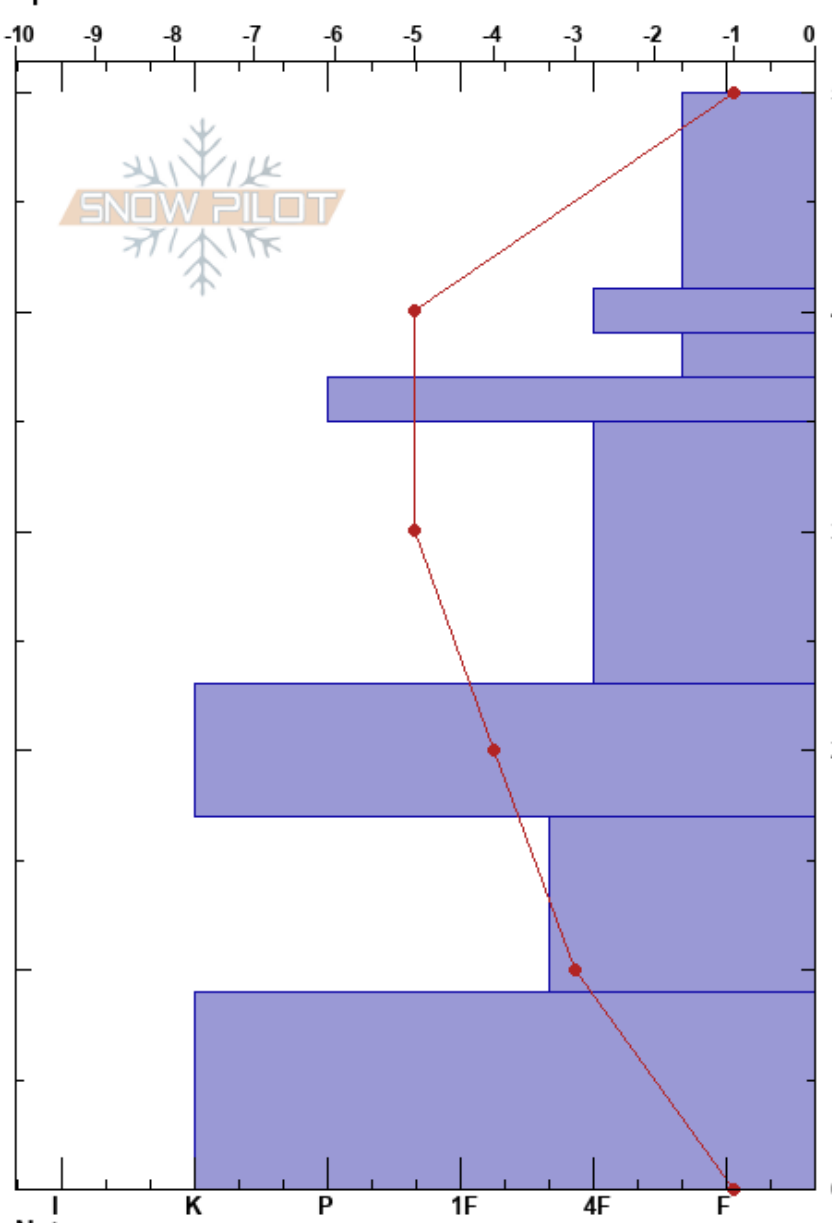

North Country
 Uinta Range
 UT
 Elevation: 9150 ft
 Aspect: 0°
 Specifics:

Weston Deutschlander
 12/13/2017 - 11:47am
 Co-ord: 40.83295N, -111.05547E
 Slope Angle: 24°
 Wind Loading:

Stability:
 Air Temperature: 6°C
 Sky Cover: BKN
 Precipitation: NO
 Wind:
 HS:50
 PF:25
 41-39cm: Problematic layer

Form	Crystal		ρ kg/m ³	Stability tests & Layer comments
	Size	Moisture		
□	0.5-1	D		
∇	2	D		← 2x CT, SC @41cm Buried V ← ECTN @41cm
□	1	D		
○	2	D		
□	1	D		
⊗	3	D		
□	2	D		
■ (B)	10-2	D		

Notes: Fog/gunky inversion. Warmer at higher elevation than trailhead.