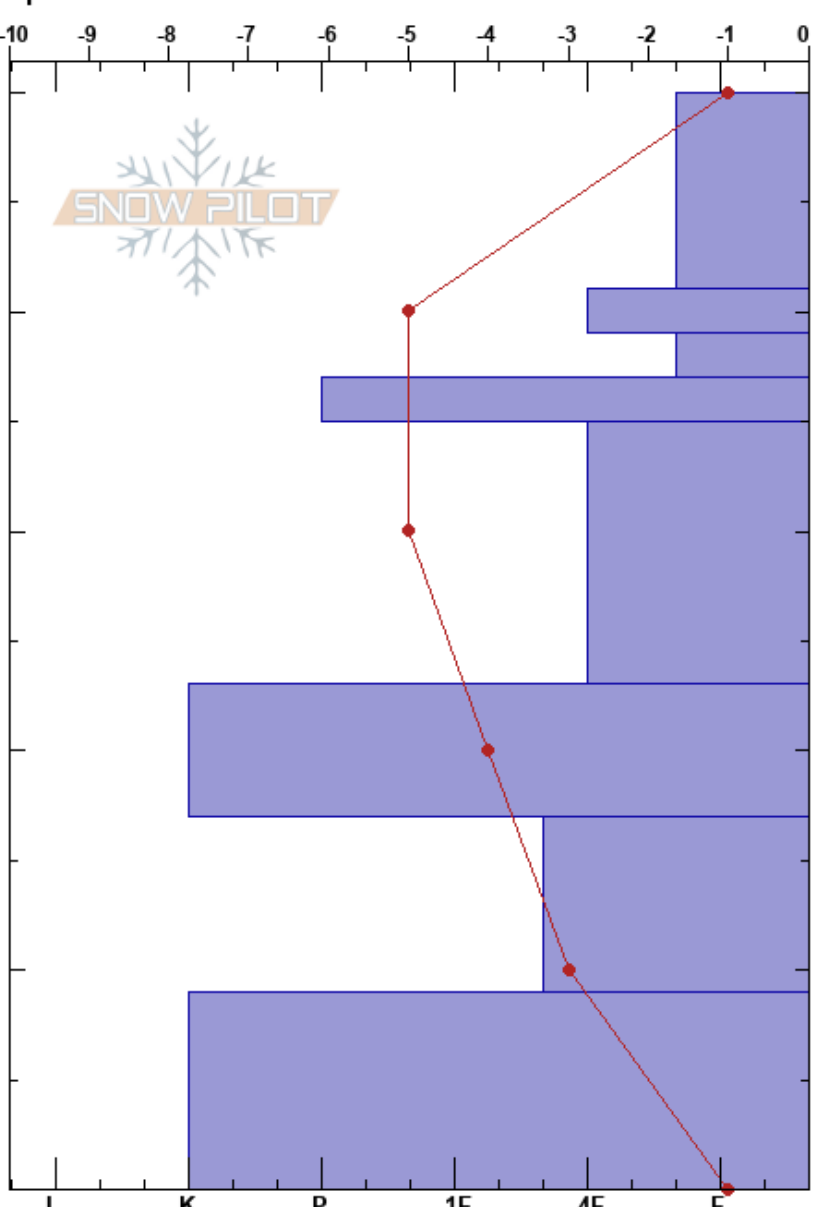

North Country
 Uinta Range
 UT
 Elevation: 9150 ft
 Aspect: 0°
 Specifics:

Weston Deutschlander
 12/13/2017 - 11:47am
 Co-ord: 40.83295N, -111.05547E
 Slope Angle: 24°
 Wind Loading:

Stability:
 Air Temperature: 6°C
 Sky Cover: BKN
 Precipitation: NO
 Wind:
 HS:50
 PF:25
 41-39cm: Problematic layer

Form	Crystal		Moisture	ρ kg/m ³	Stability tests & Layer comments
	Size				
□	0.5-1		D		
∇	2		D		← 2x CT, SC @41cm Buried V ECTN @41cm
□	1		D		
○	2		D		
□	1		D		
⊗	3		D		
□	2		D		
■ (B)	10-2		D		

Notes: Fog/gunky inversion. Warmer at higher elevation than trailhead.