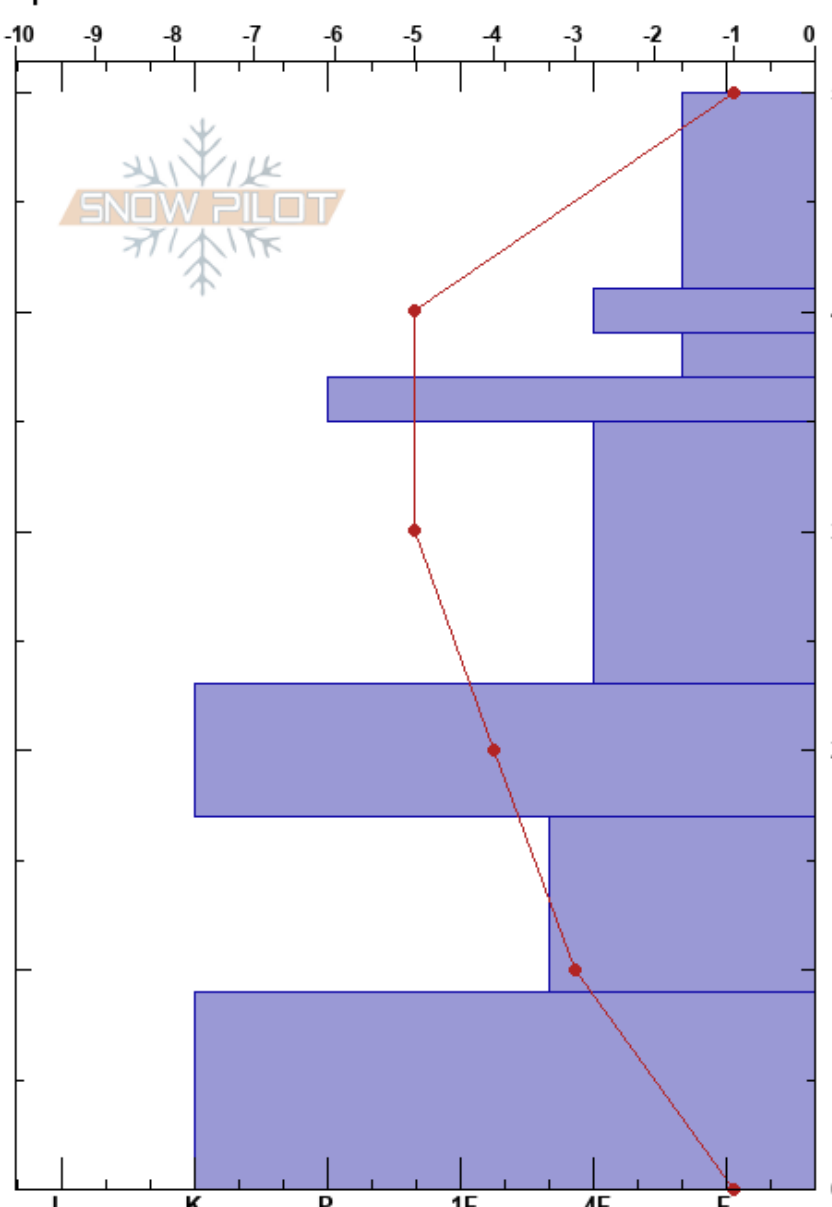

North Country
 Uinta Range
 UT
 Elevation: 9150 ft
 Aspect: 0°
 Specifics:

Weston Deutschlander
 12/13/2017 - 11:47am
 Co-ord: 40.83295N, -111.05547E
 Slope Angle: 24°
 Wind Loading:

Stability:
 Air Temperature: 6°C
 Sky Cover: BKN
 Precipitation: NO
 Wind:
 HS:50
 PF:25
 41-39cm: Problematic layer

Form	Crystal		ρ kg/m ³	Stability tests & Layer comments
	Size	Moisture		
□	0.5-1	D		
∇	2	D		← 2x CT, SC @41cm Buried V ← ECTN @41cm
□	1	D		
○	2	D		
□	1	D		
⊗	3	D		
□	2	D		
■ (B)	10-2	D		

Notes: Fog/gunky inversion. Warmer at higher elevation than trailhead.