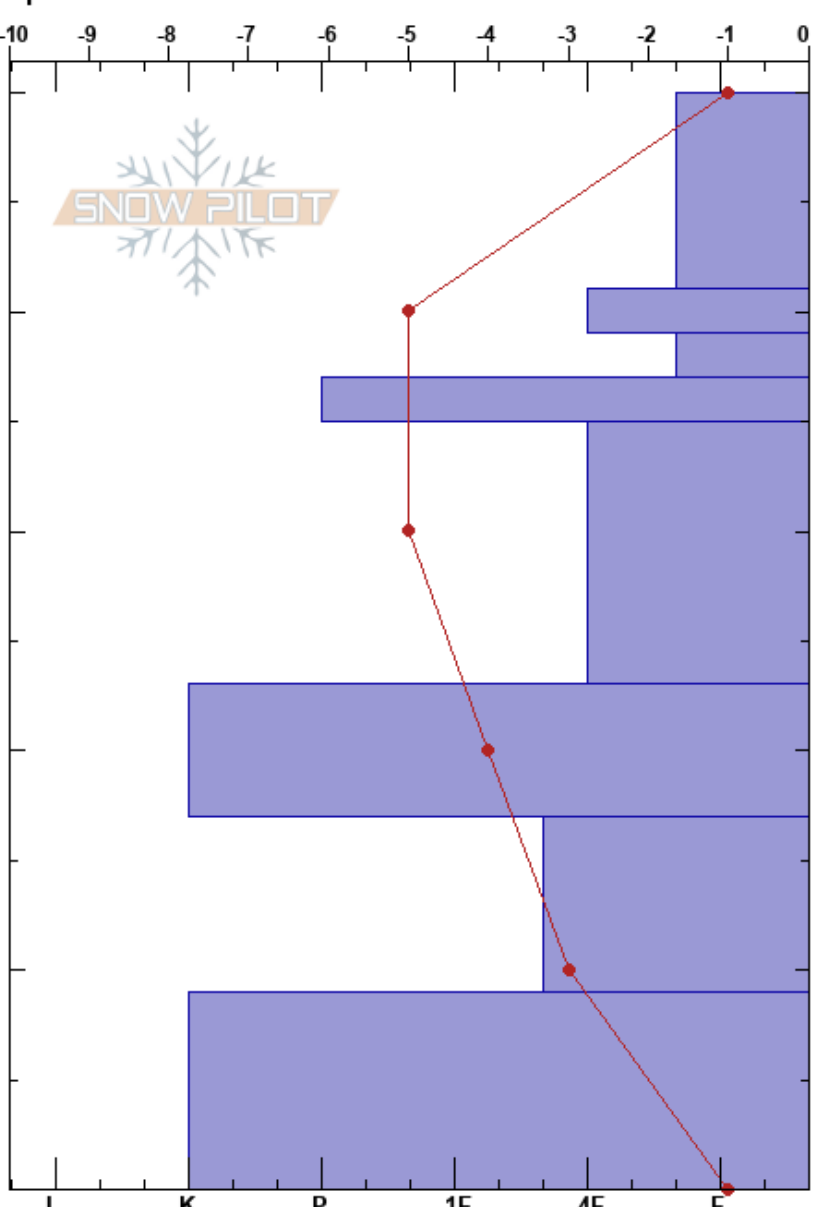

North Country
 Uinta Range
 UT
 Elevation: 9150 ft
 Aspect: 0°
 Specifics:

Weston Deutschlander
 12/13/2017 - 11:47am
 Co-ord: 40.83295N, -111.05547E
 Slope Angle: 24°
 Wind Loading:

Stability:
 Air Temperature: 6°C
 Sky Cover: BKN
 Precipitation: NO
 Wind:
 HS:50
 PF:25
 41-39cm: Problematic layer

Form	Crystal		ρ kg/m ³	Stability tests & Layer comments
	Size	Moisture		
□	0.5-1	D		
∇	2	D		← 2x CT, SC @41cm Buried V ECTN @41cm
□	1	D		
○	2	D		
□	1	D		
⊗	3	D		
□	2	D		
■ (B)	10-2	D		

Notes: Fog/gunky inversion. Warmer at higher elevation than trailhead.