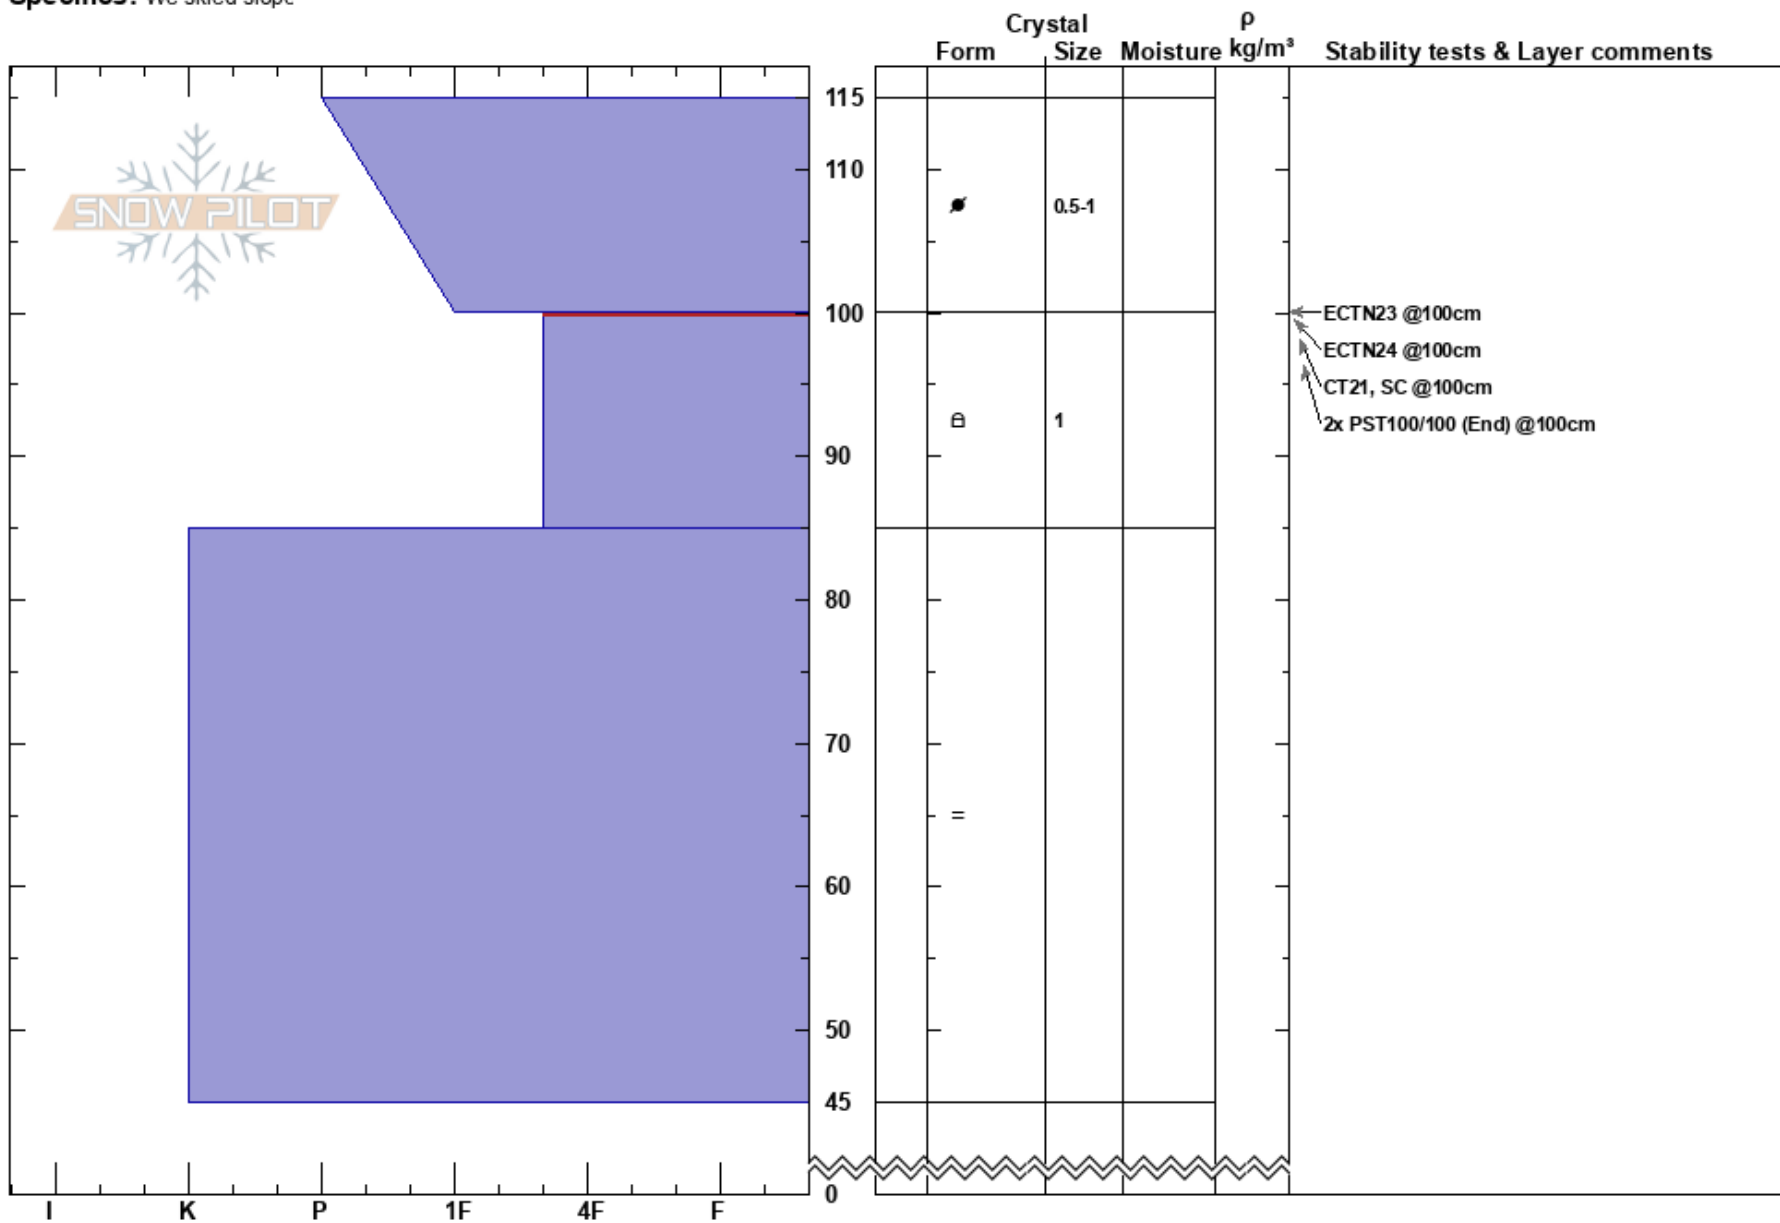

Andesite Peak
 Central Sierra
 CA
Elevation: 8090 ft
Aspect: 320°
Specifics: We skied slope

Brandon Schwartz
 12/13/2017 - 11:30am
Co-ord: 39.35143N, -120.36711W
Slope Angle: 28°
Wind Loading: previous

Stability: Very Good **HS:** 115 **Layer Notes:**
Air Temperature: 11°C **PS:** 1 100-85cm: Problematic layer
Sky Cover: FEW
Precipitation: NO
Wind: Calm

Notes: Pit dug adjacent to snowpit from 20171206. Near treeline terrain.