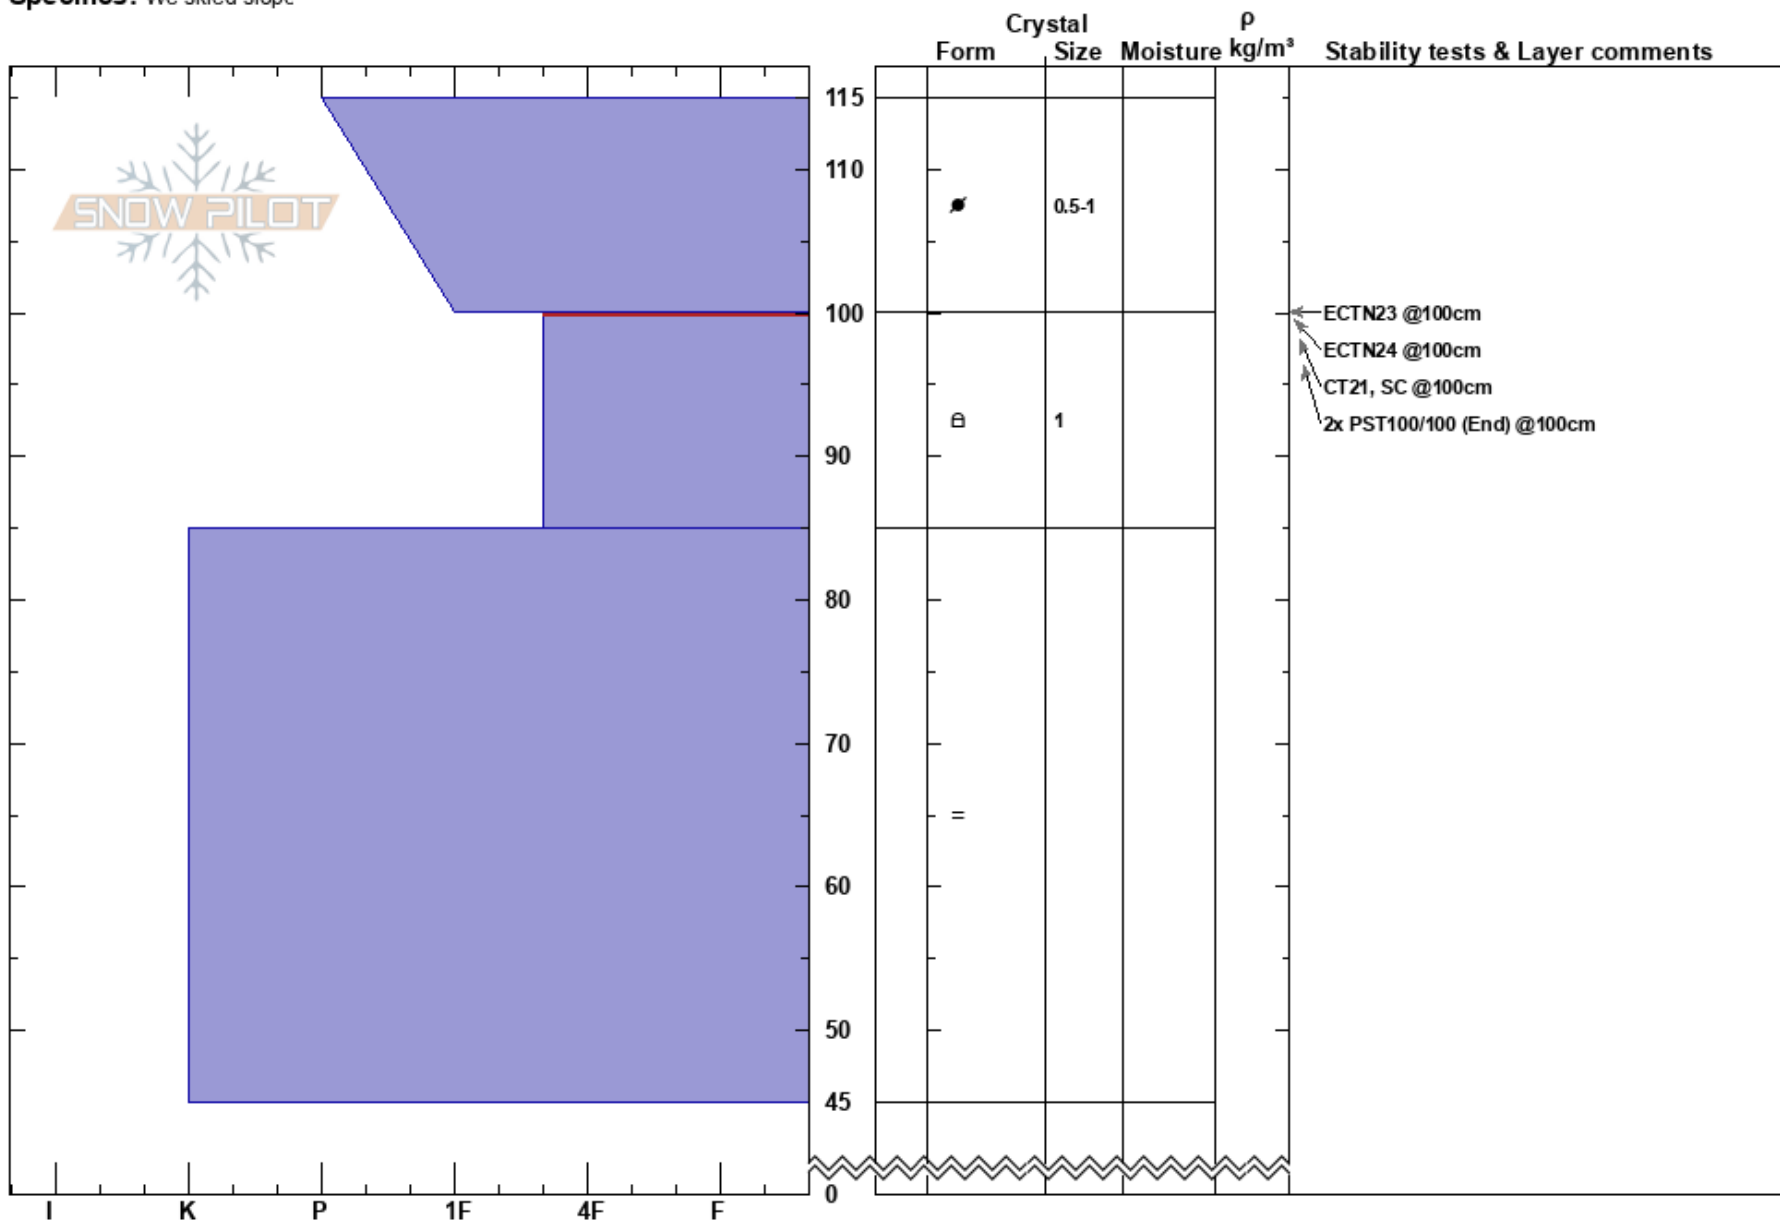

Andesite Peak
 Central Sierra
 CA
Elevation: 8090 ft
Aspect: 320°
Specifics: We skied slope

Brandon Schwartz
 12/13/2017 - 11:30am
Co-ord: 39.35143N, -120.36711W
Slope Angle: 28°
Wind Loading: previous

Stability: Very Good **HS:** 115 **Layer Notes:**
Air Temperature: 11°C **PS:** 1 100-85cm: Problematic layer
Sky Cover: FEW
Precipitation: NO
Wind: Calm

Notes: Pit dug adjacent to snowpit from 20171206. Near treeline terrain.