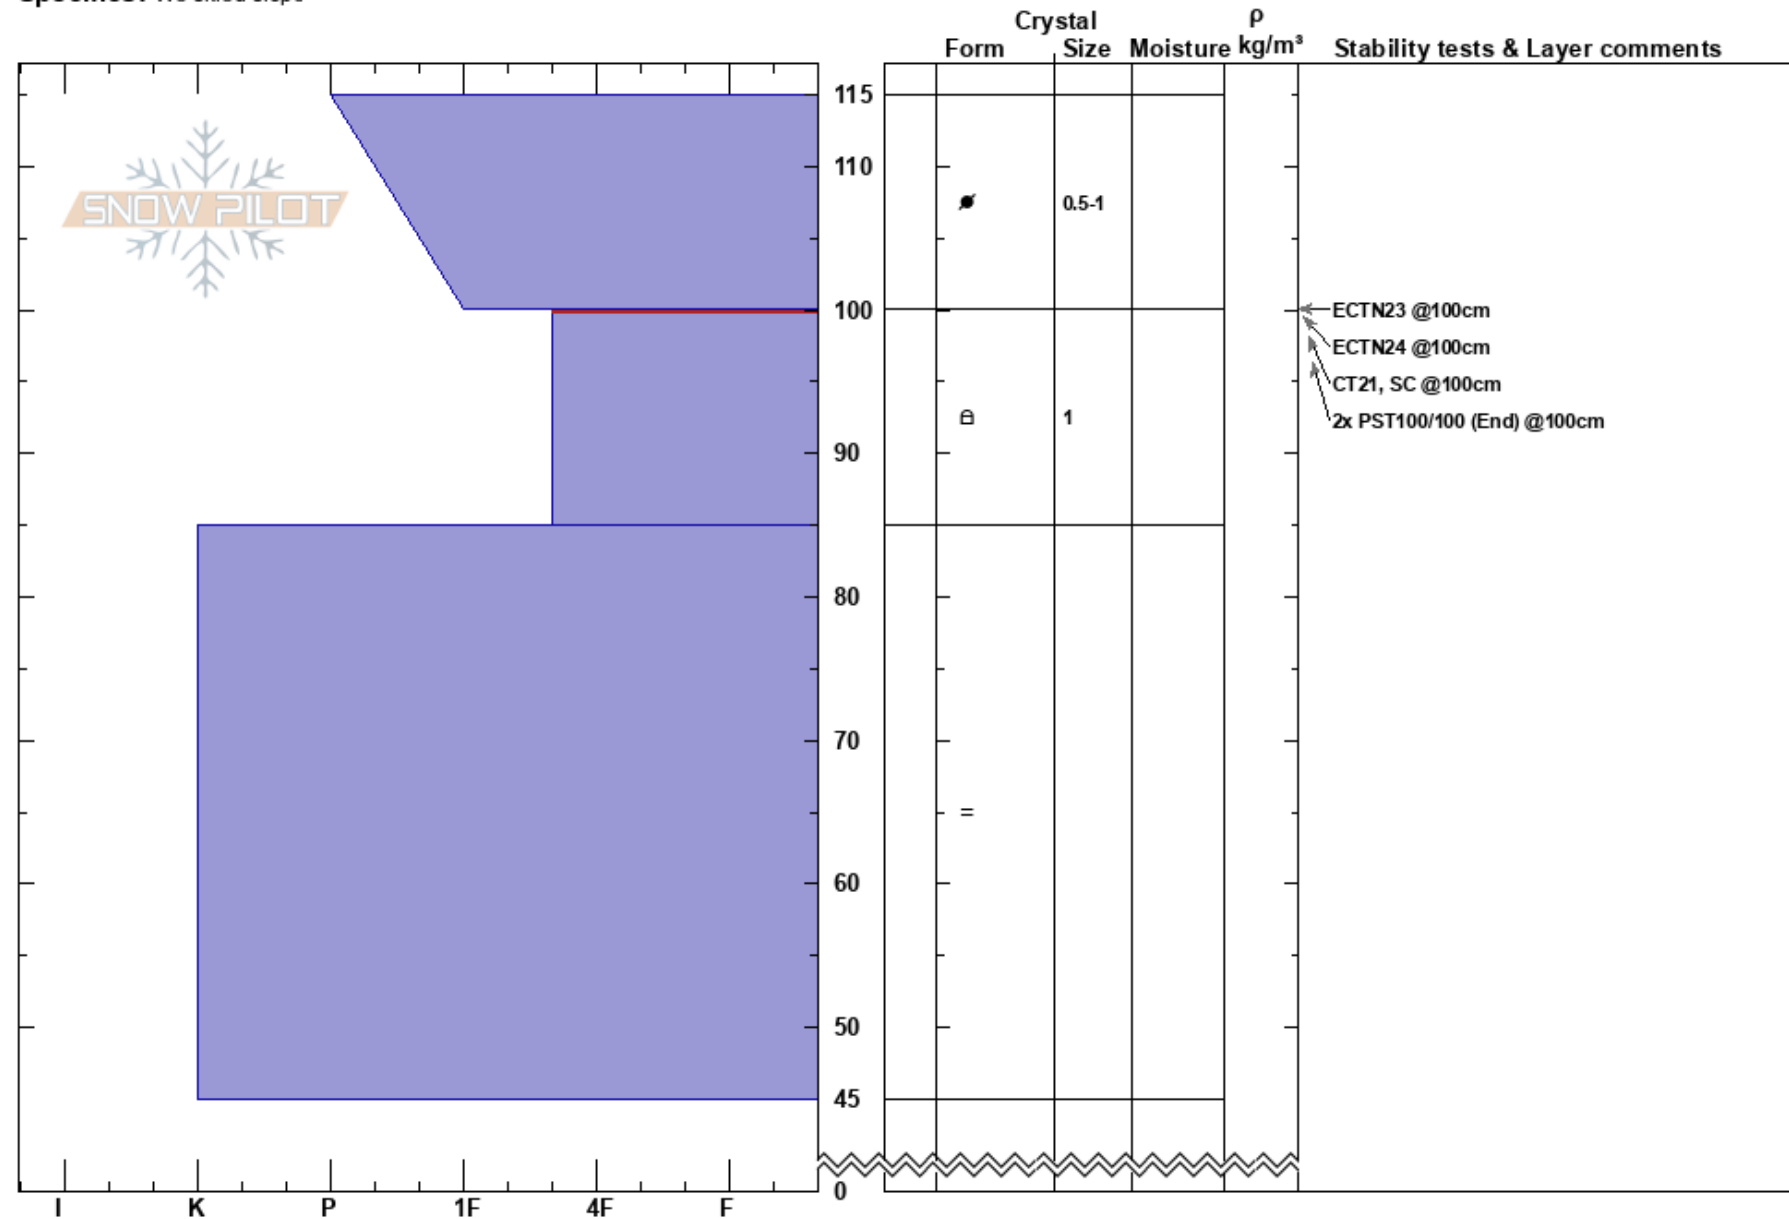

Andesite Peak
Central Sierra
CA
Elevation: 8090 ft
Aspect: 320°
Specifics: We skied slope

Brandon Schwartz
12/13/2017 - 11:30am
Co-ord: 39.35143N, -120.36711W
Slope Angle: 28°
Wind Loading: previous

Stability: Very Good HS: 115 Layer Notes:
Air Temperature: 11°C PS: 1 100-85cm: Problematic layer
Sky Cover: FEW
Precipitation: NO
Wind: Calm

Notes: Pit dug adjacent to snowpit from 20171206. Near treeline terrain.