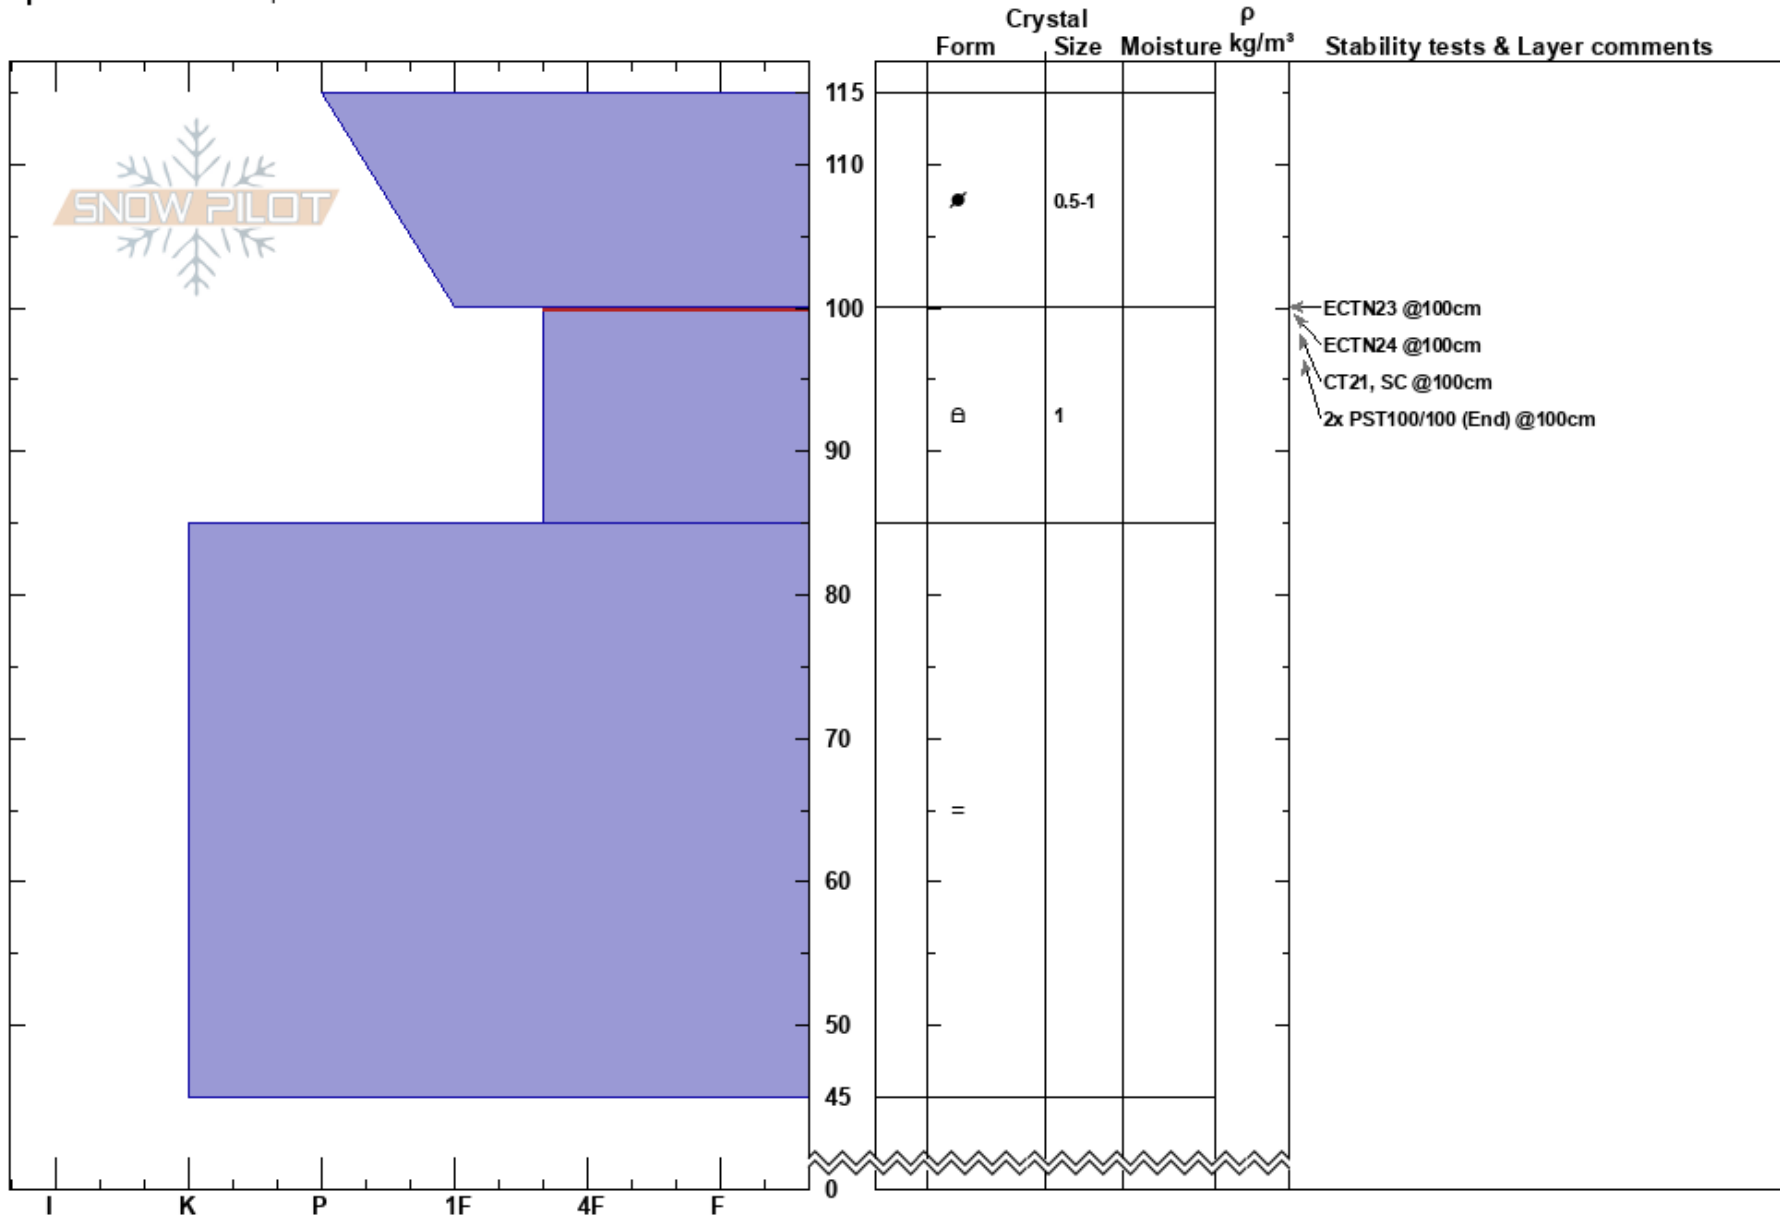

Andesite Peak  
 Central Sierra  
 CA  
**Elevation:** 8090 ft  
**Aspect:** 320°  
**Specifics:** We skied slope

Brandon Schwartz  
 12/13/2017 - 11:30am  
**Co-ord:** 39.35143N, -120.36711W  
**Slope Angle:** 28°  
**Wind Loading:** previous

**Stability:** Very Good    **HS:** 115    **Layer Notes:**  
**Air Temperature:** 11°C    **PS:** 1    100-85cm: Problematic layer  
**Sky Cover:** FEW  
**Precipitation:** NO  
**Wind:** Calm

**Notes:** Pit dug adjacent to snowpit from 20171206. Near treeline terrain.