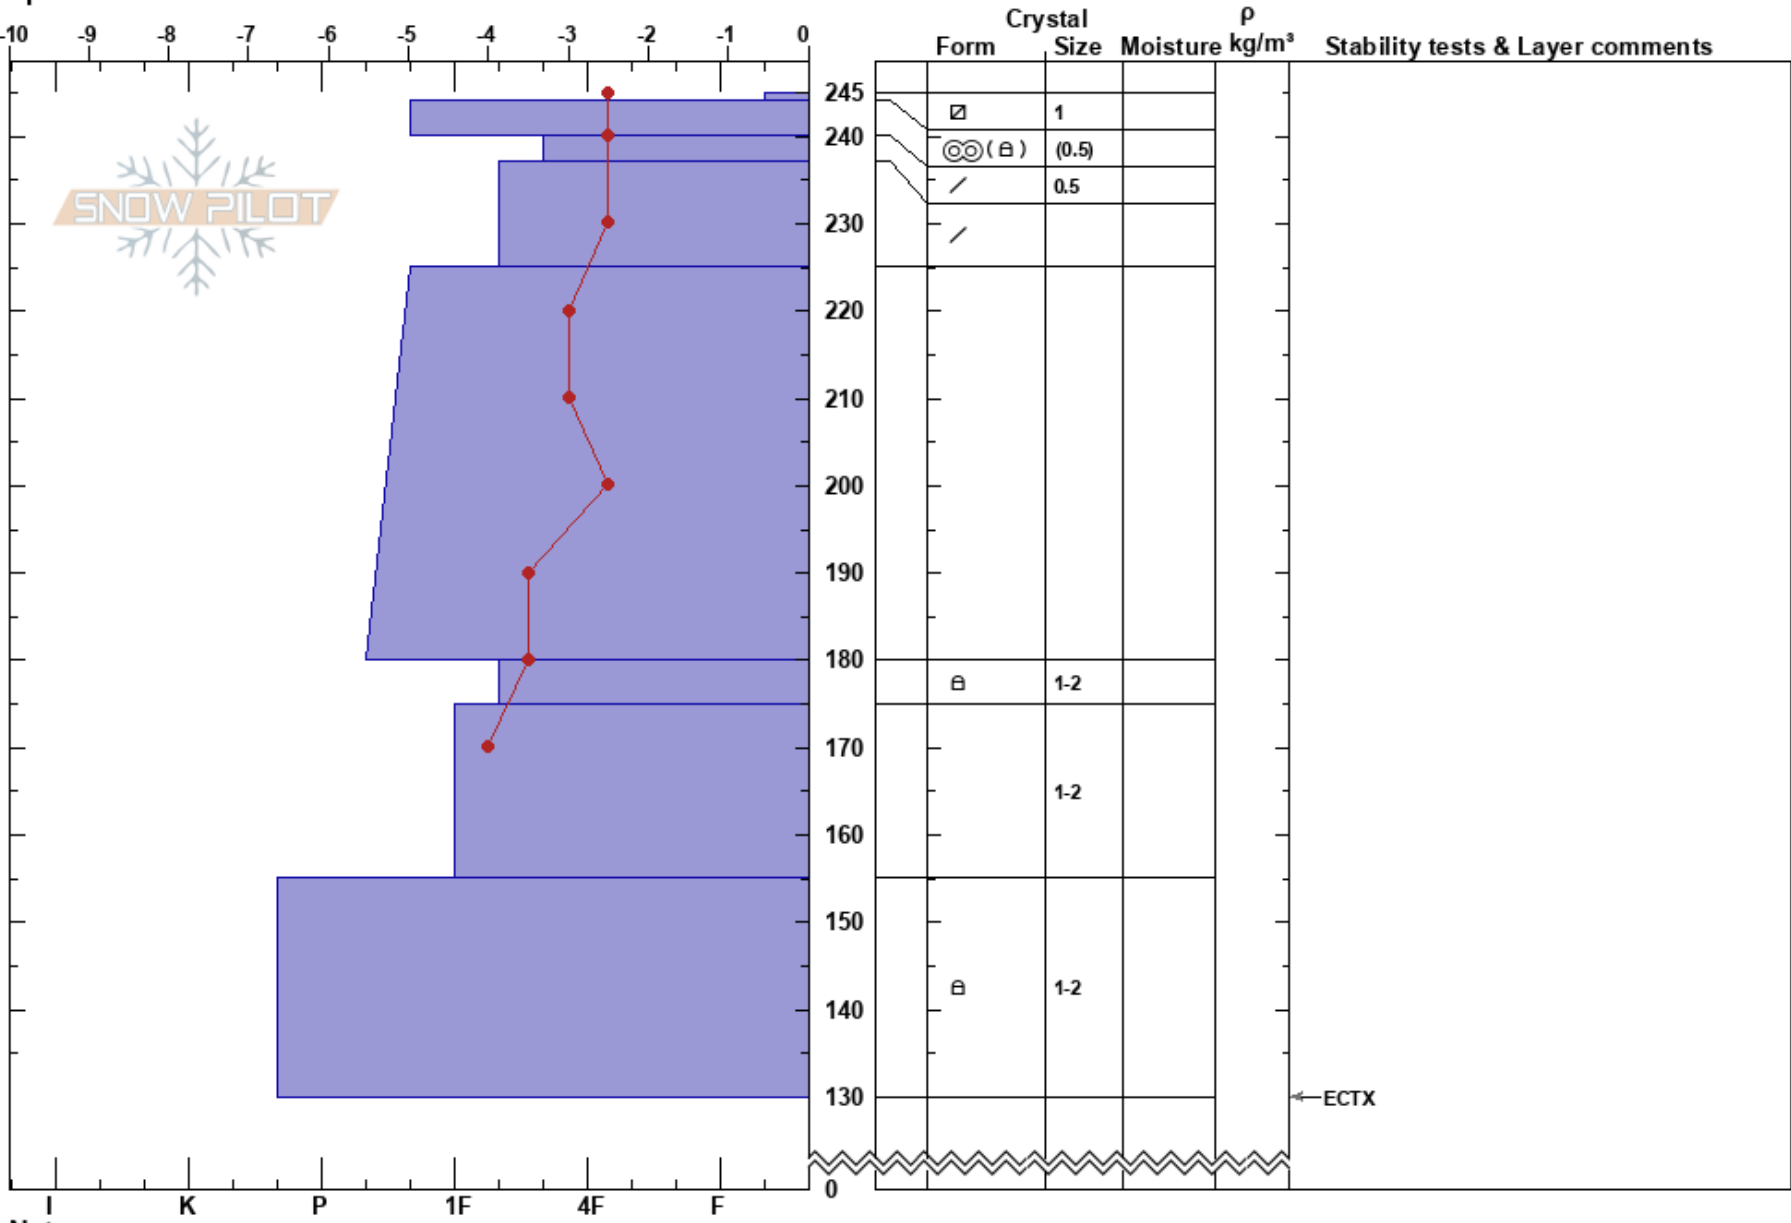

Henderson Bench
 Cooke City
 MT
 Elevation: 9700 ft
 Aspect: 25°
 Specifics:

Alex Marienthal
 03/29/2022 - 11:40am
 Co-ord: 45.05097N, -109.93701W
 Slope Angle: 30°
 Wind Loading:

Stability:
 Air Temperature: -3°C
 Sky Cover:
 Precipitation: S-1
 Wind:
 HS:245
 Layer Notes:
 225-180cm:Problematic layer