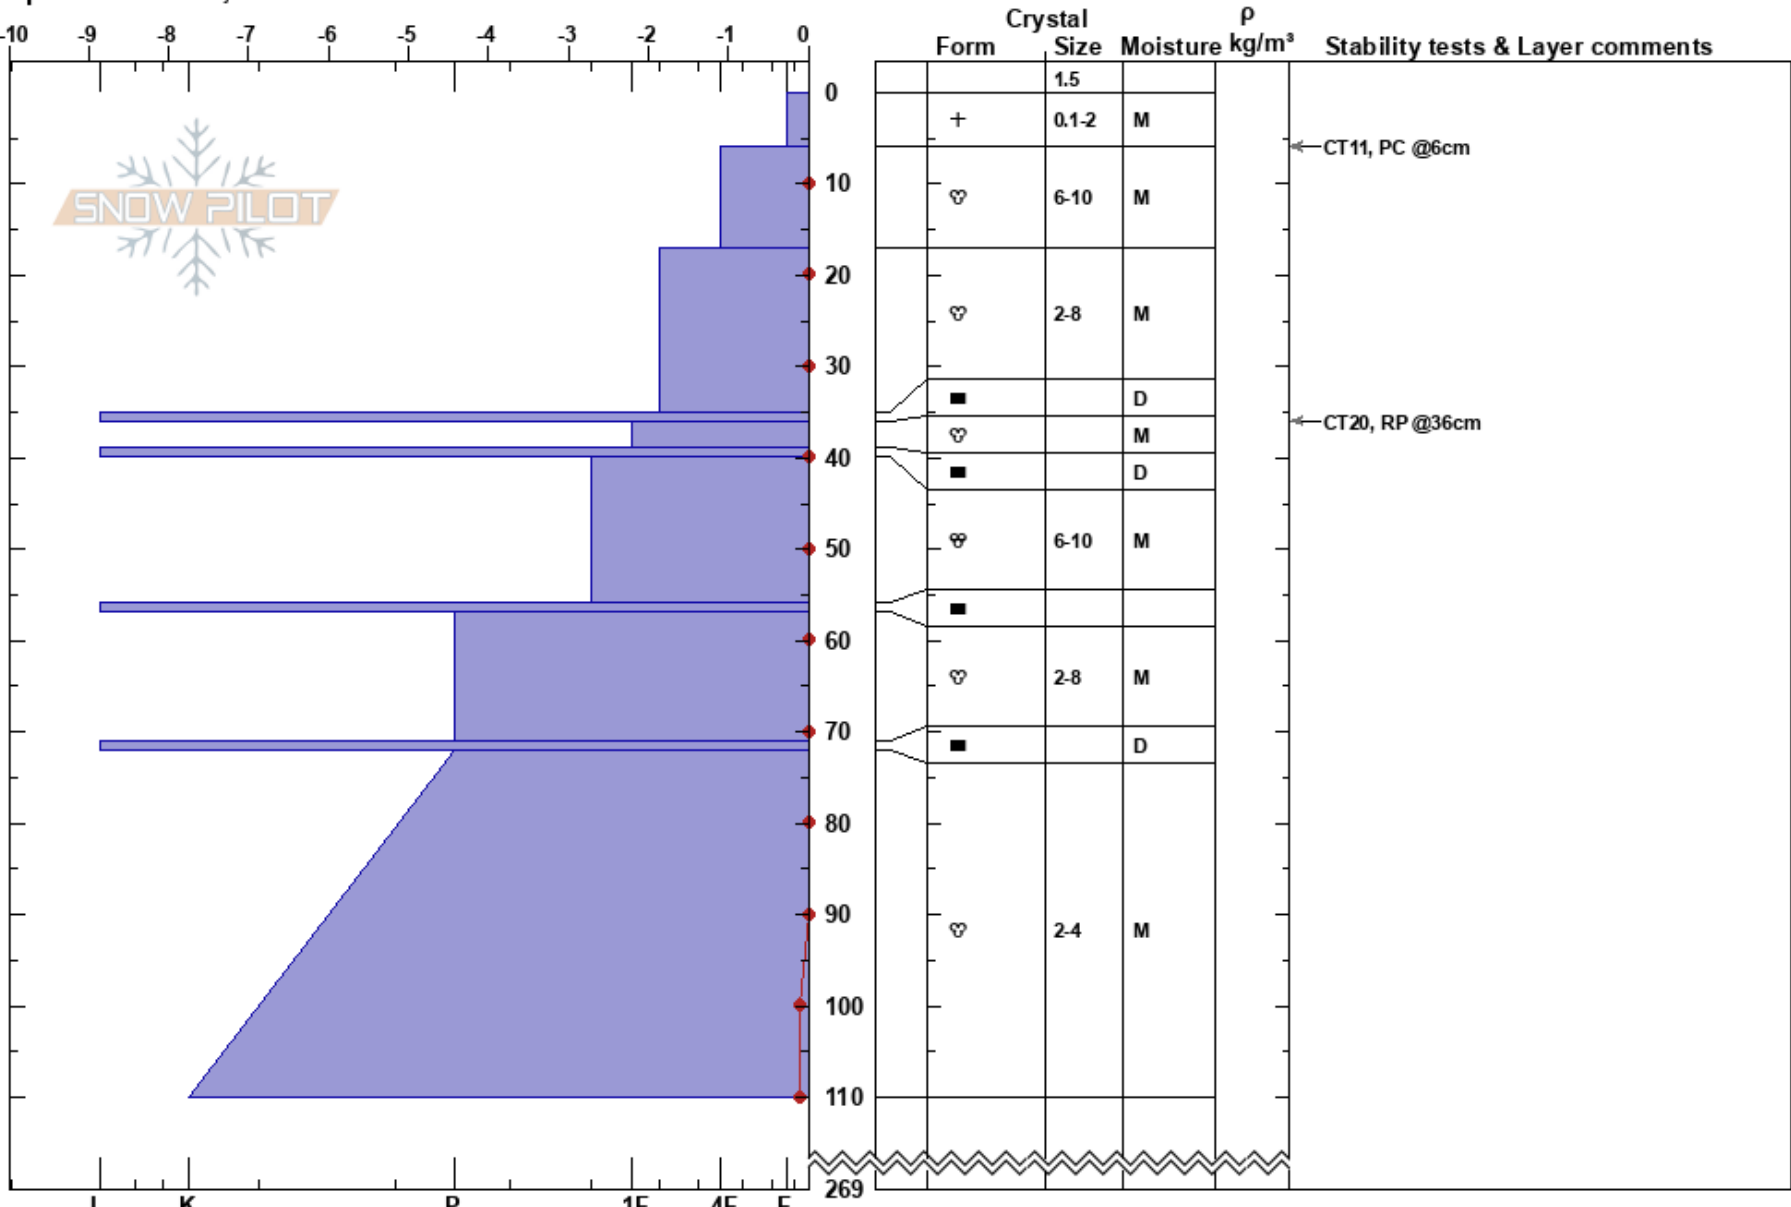

440 Portal Jock Richardson
 Snip 03/04/2022 - 11:00
 BC
Elevation: 450 m
Aspect: E
Specifics: Pit is adjacent to avalanche

Stability: HS:269
Air Temperature: 2.5°C PF:40
Sky Cover: OVC
Precipitation: NO
Wind: Calm

Layer Notes:

Notes: During profile observations adjacent slope Na size 2.5 glide slab ran to top runout .