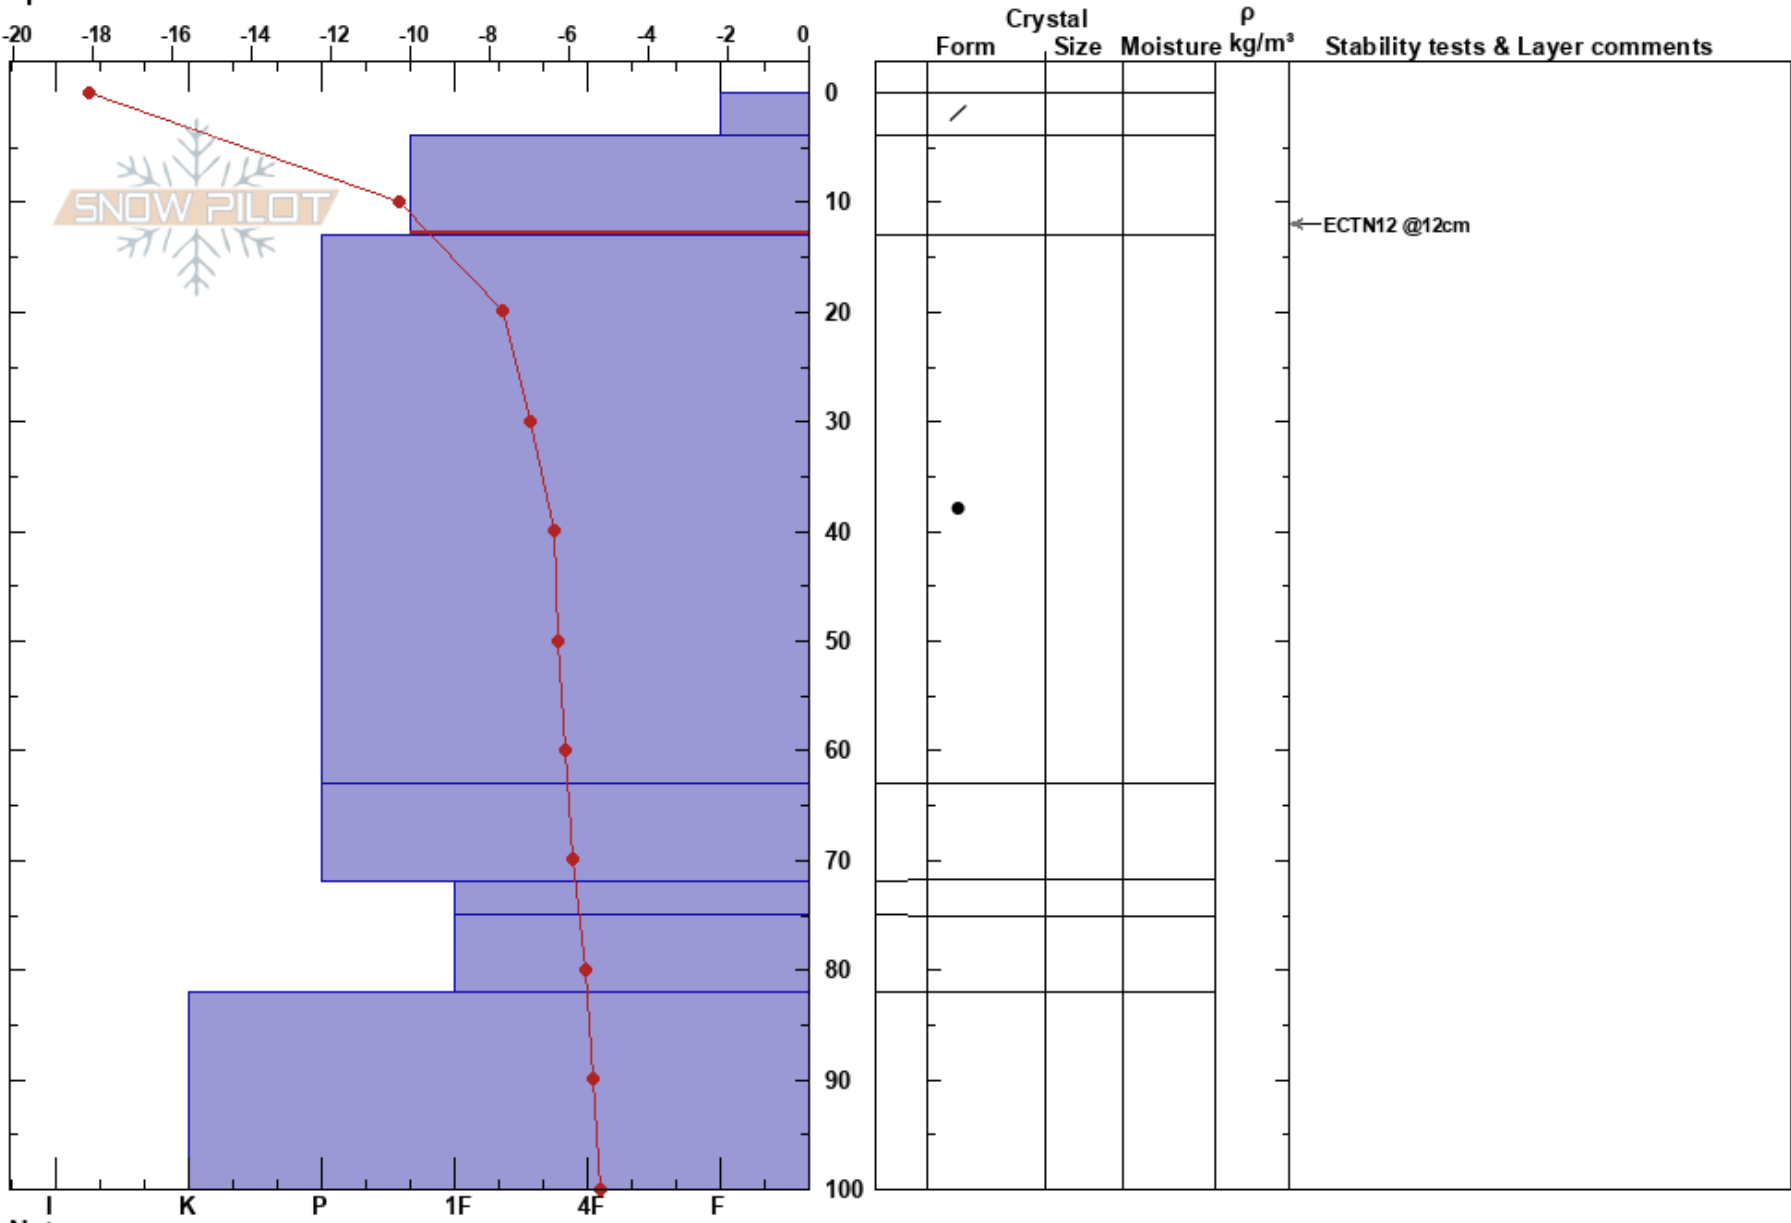

Nedre Tvärbäcken
Hemavan
Sweden
Elevation: 710 m
Aspect: 354°
Specifics:

Johan af Ekenstam
13/12/2017 - 11:00
Co-ord: 65.82497N, 15.11723E
Slope Angle: 6°
Wind Loading:

Stability:
Air Temperature: -17.6°C
Sky Cover: X
Precipitation: S-1
Wind: Calm

PF:10
Layer Notes:
4-13cm: Problematic layer

Notes: