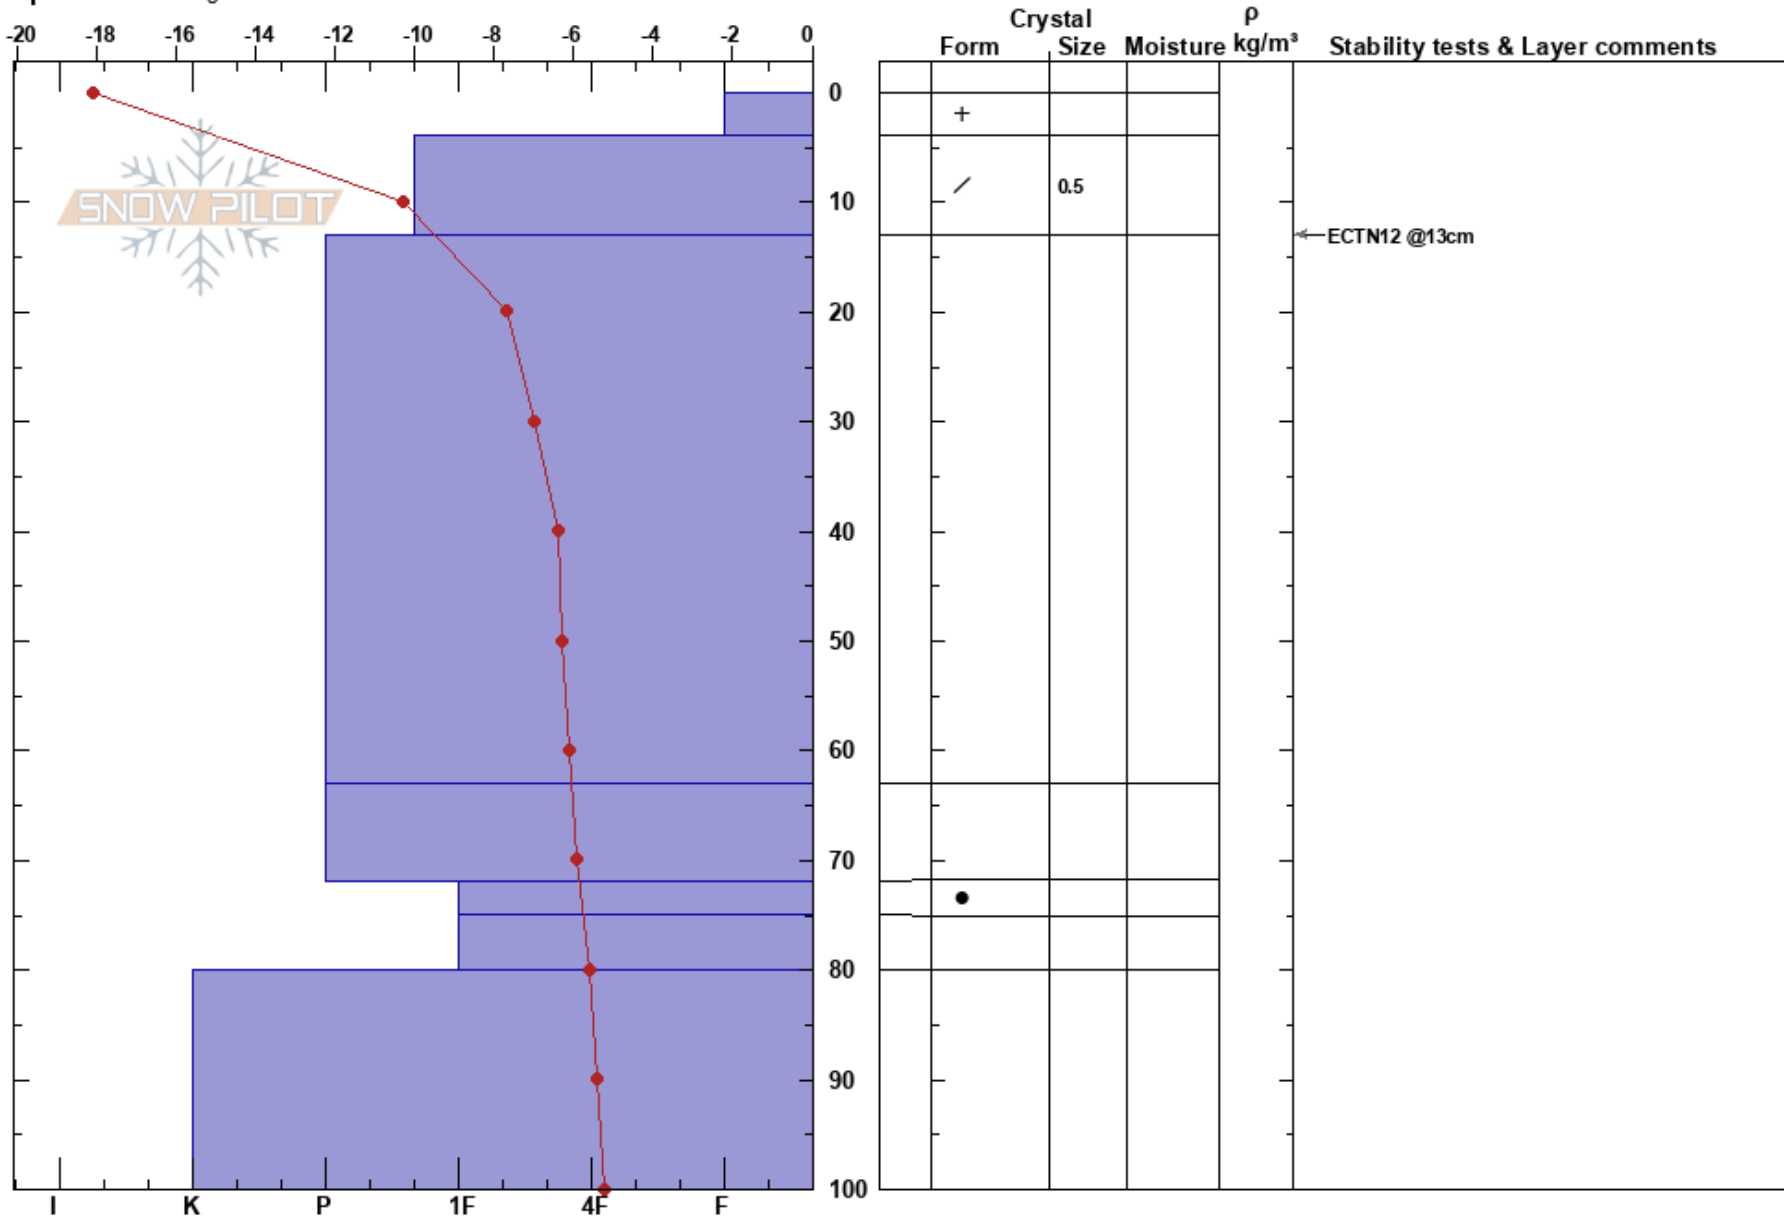

Övre Munken  
Hemavan  
Sweden  
Elevation: 710 m  
Aspect: N  
Specifics: Pit dug in a Ski Area

Sam Hedman  
13/12/2017 - 10:00  
Co-ord: 65.82497N, 15.11723E  
Slope Angle: 6°  
Wind Loading:

Stability: PF:8  
Air Temperature: -17.6°C  
Sky Cover: X  
Precipitation: S-1  
Wind: N Calm

Layer Notes:  
4-13cm: Problematic layer

Notes: