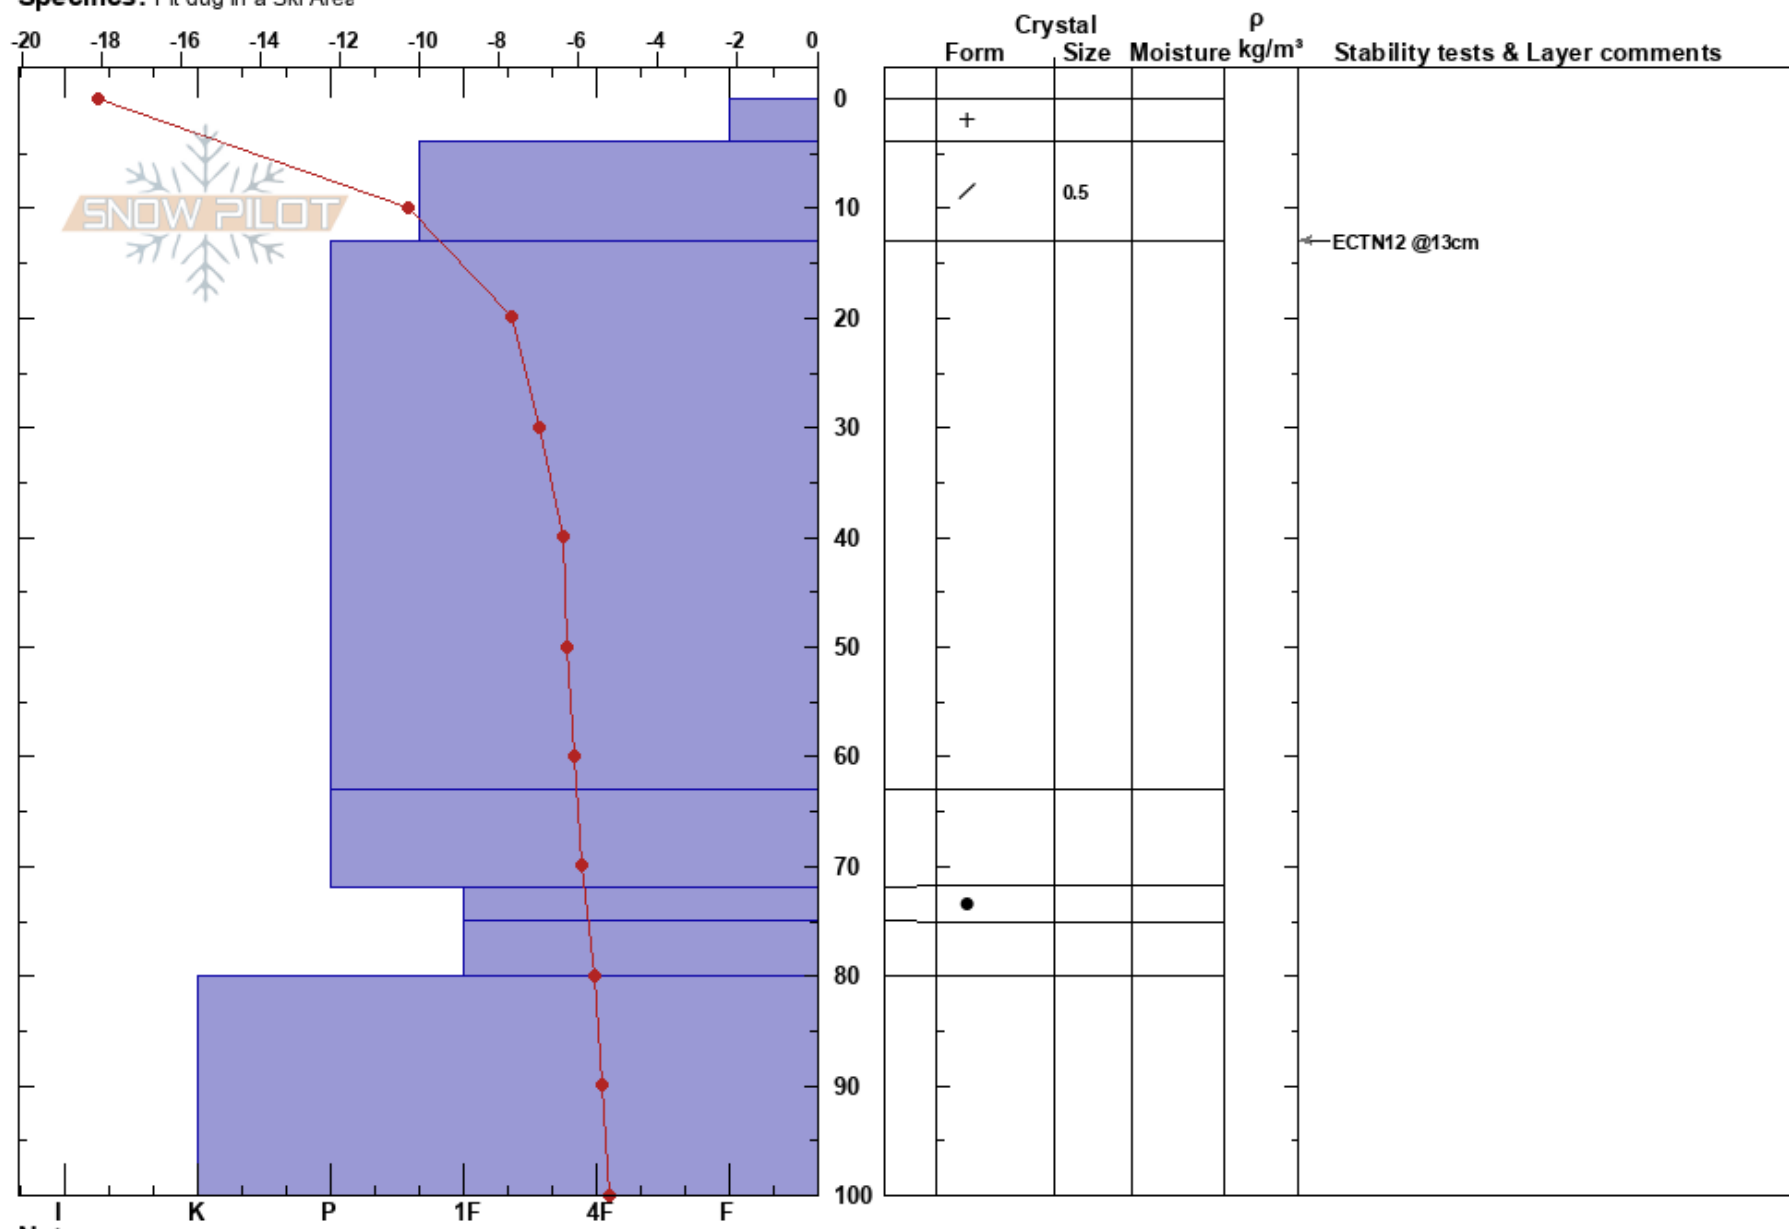

Övre Munken  
Hemavan  
Sweden  
Elevation: 710 m  
Aspect: N  
Specifics: Pit dug in a Ski Area

Sam Hedman  
13/12/2017 - 10:00  
Co-ord: 65.82497N, 15.11723E  
Slope Angle: 6°  
Wind Loading:

Stability: **PF:8**  
Air Temperature: -17.6°C  
Sky Cover: X  
Precipitation: S-1  
Wind: N Calm

**Layer Notes:**  
4-13cm: Problematic layer

Notes: