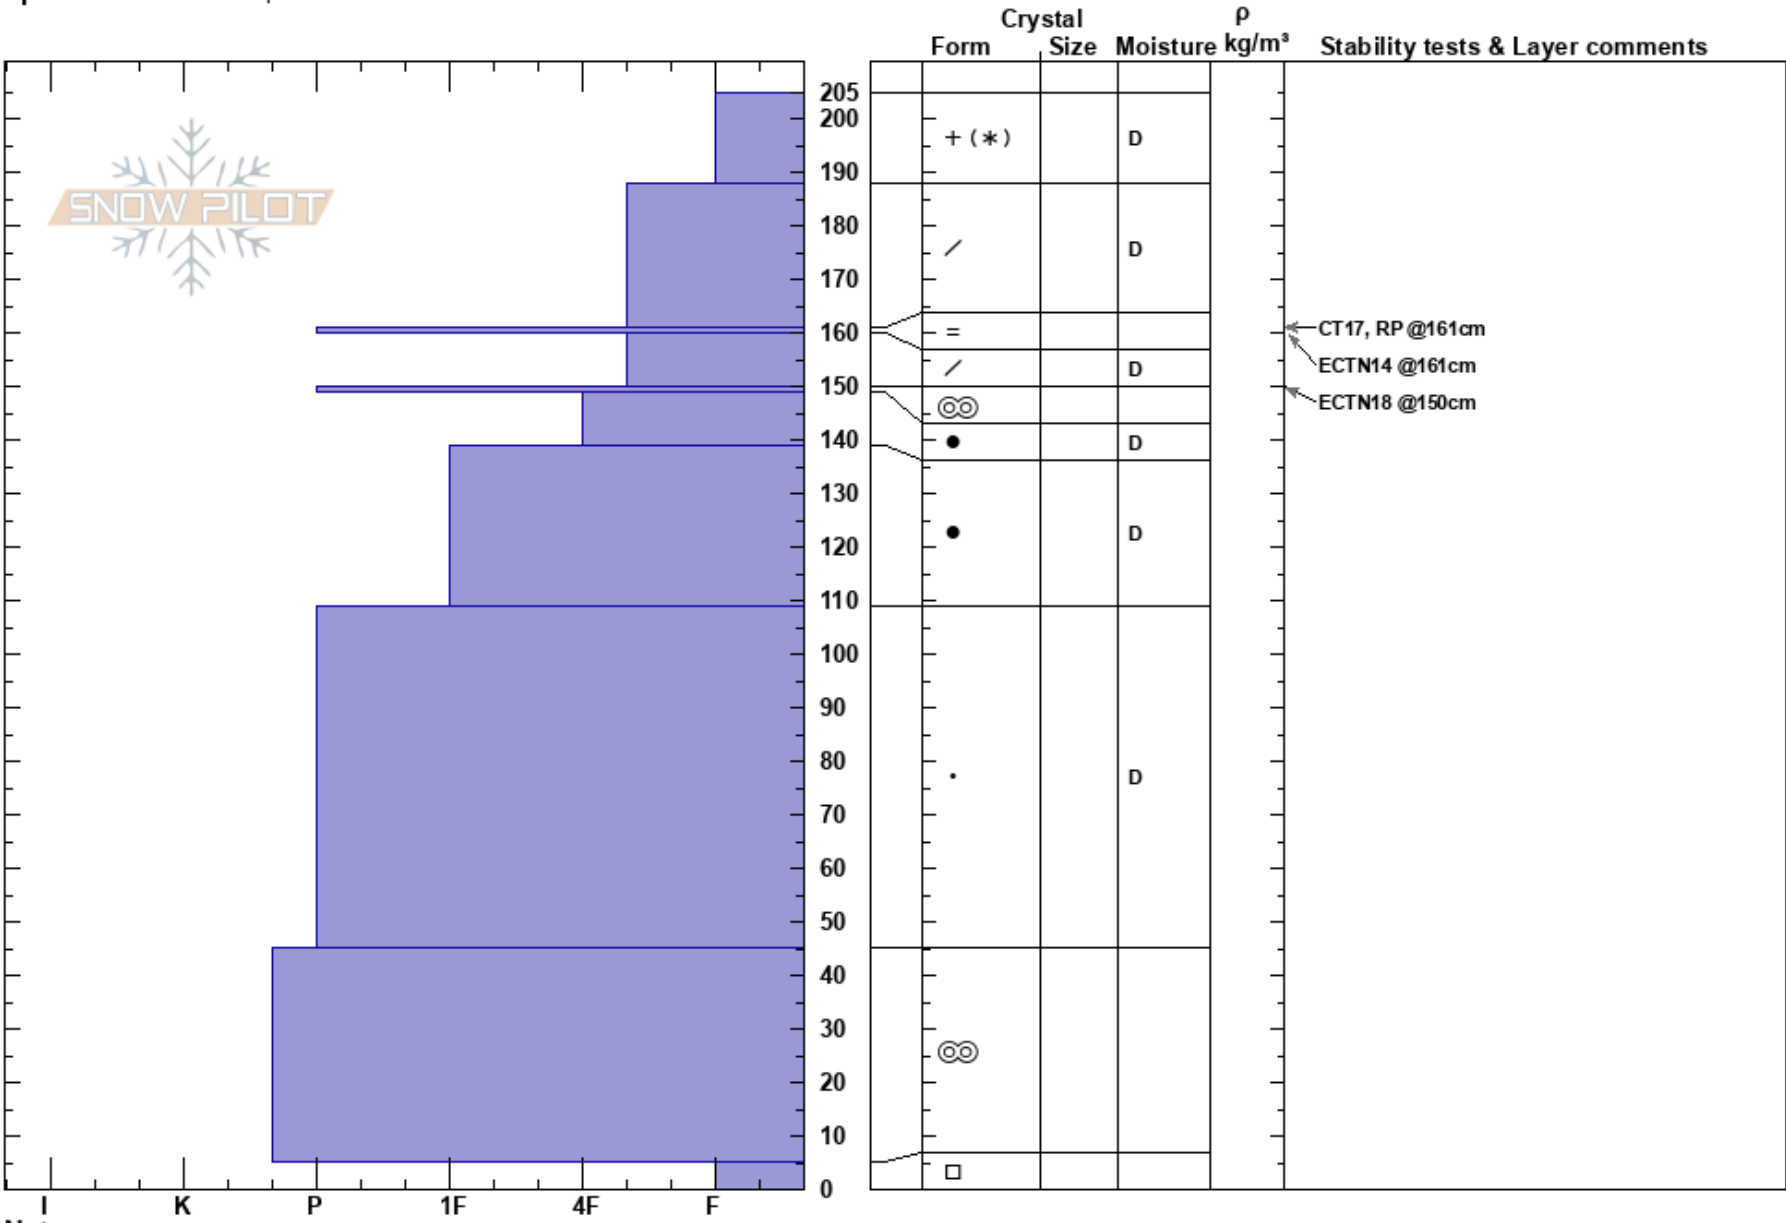

Chisnipuri AST2 Class  
 Niseko Mountains  
 Japan  
 Elevation: 670 m  
 Aspect: SW  
 Specifics: We skied slope

Brooke Edwards  
 13/12/2017 - 12:00  
 Co-ord:  
 Slope Angle: 28°  
 Wind Loading:

Stability: Good  
 Air Temperature: -3°C  
 Sky Cover: OVC  
 Precipitation: S-1  
 Wind: W Light Breeze

HS:205  
 PF:70  
 PS:20  
 161-160cm: micro rain crust  
 161-160cm:Problematic layer

Layer Notes:

Notes: