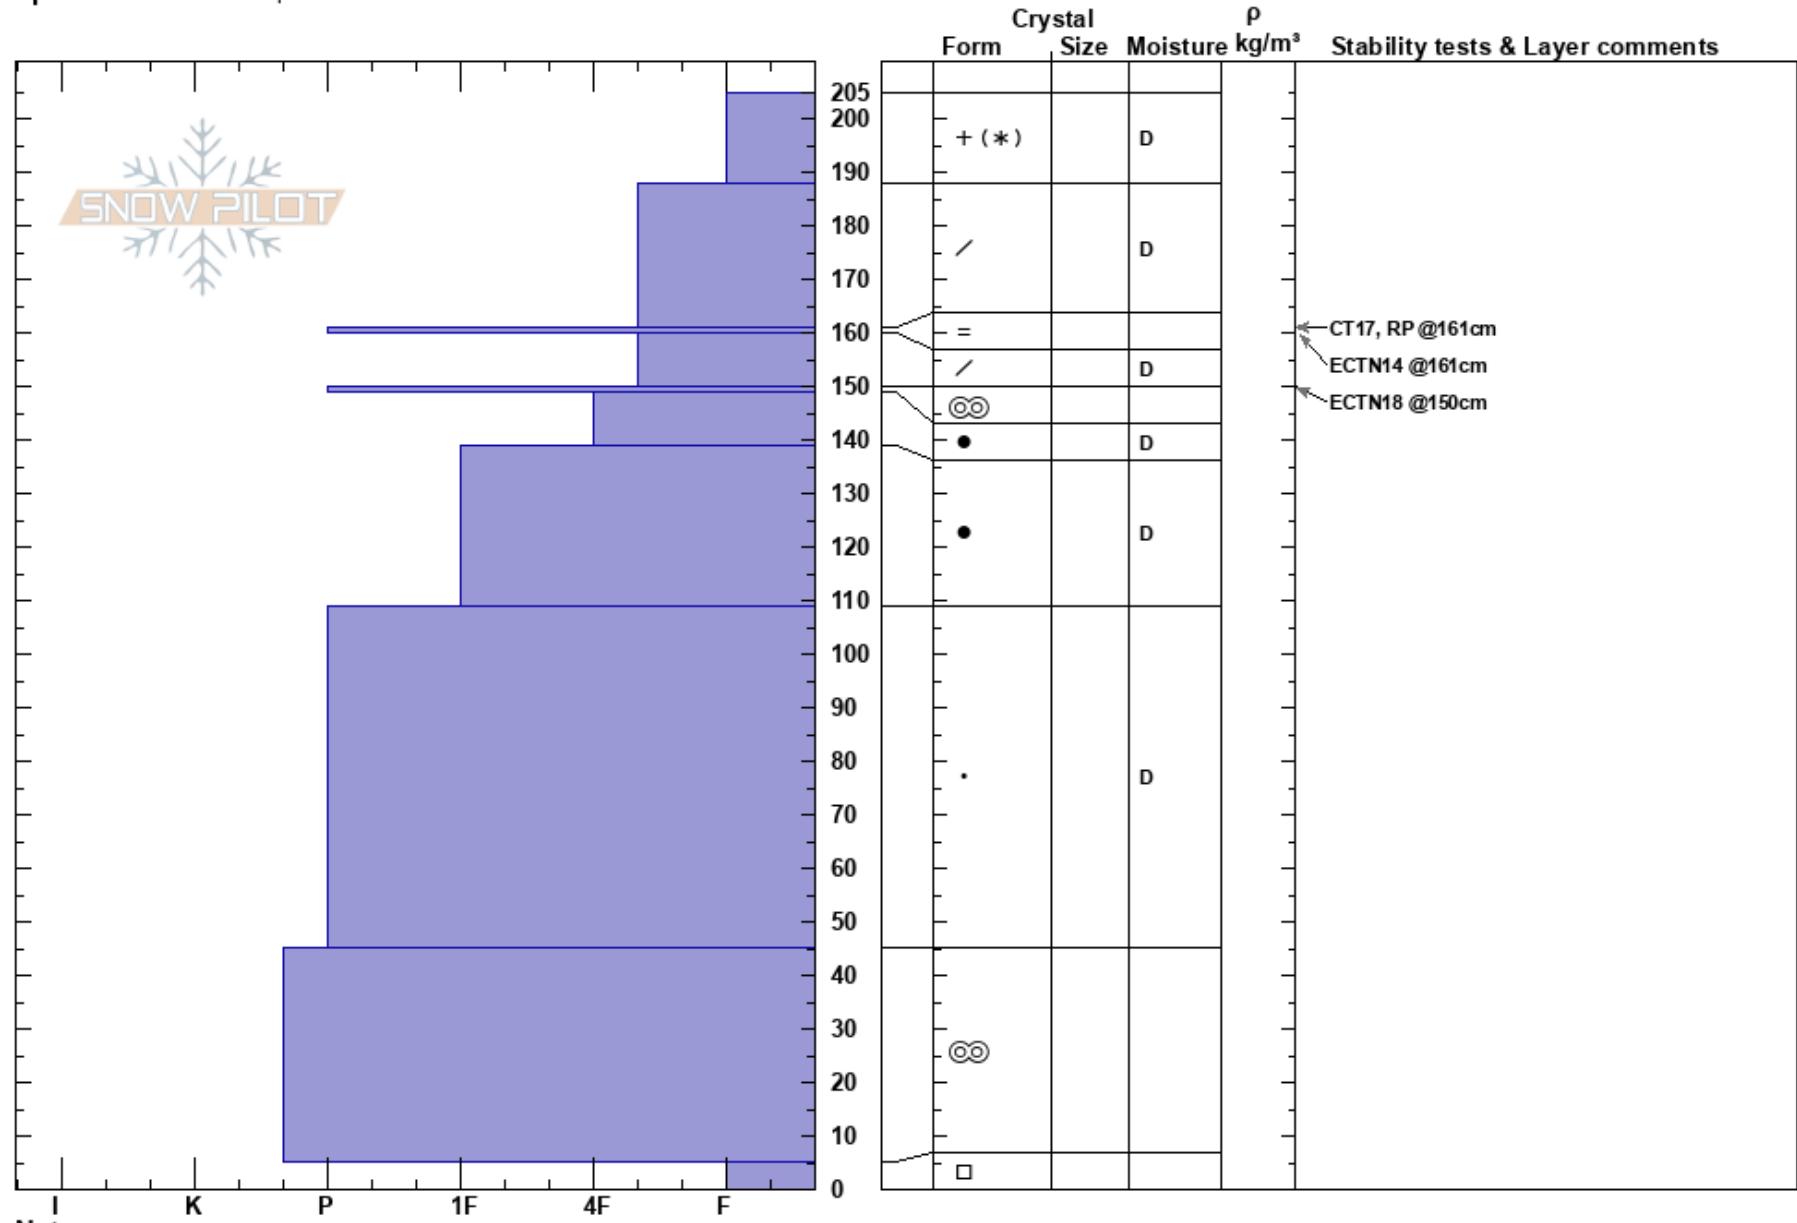

Chisnipuri AST2 Class
 Niseko Mountains
 Japan
 Elevation: 670 m
 Aspect: SW
 Specifics: We skied slope

Brooke Edwards
 13/12/2017 - 12:00
 Co-ord:
 Slope Angle: 28°
 Wind Loading:

Stability: Good
 Air Temperature: -3°C
 Sky Cover: OVC
 Precipitation: S-1
 Wind: W Light Breeze

HS:205
 PF:70
 PS:20
 161-160cm: micro rain crust
 161-160cm: Problematic layer

Notes: