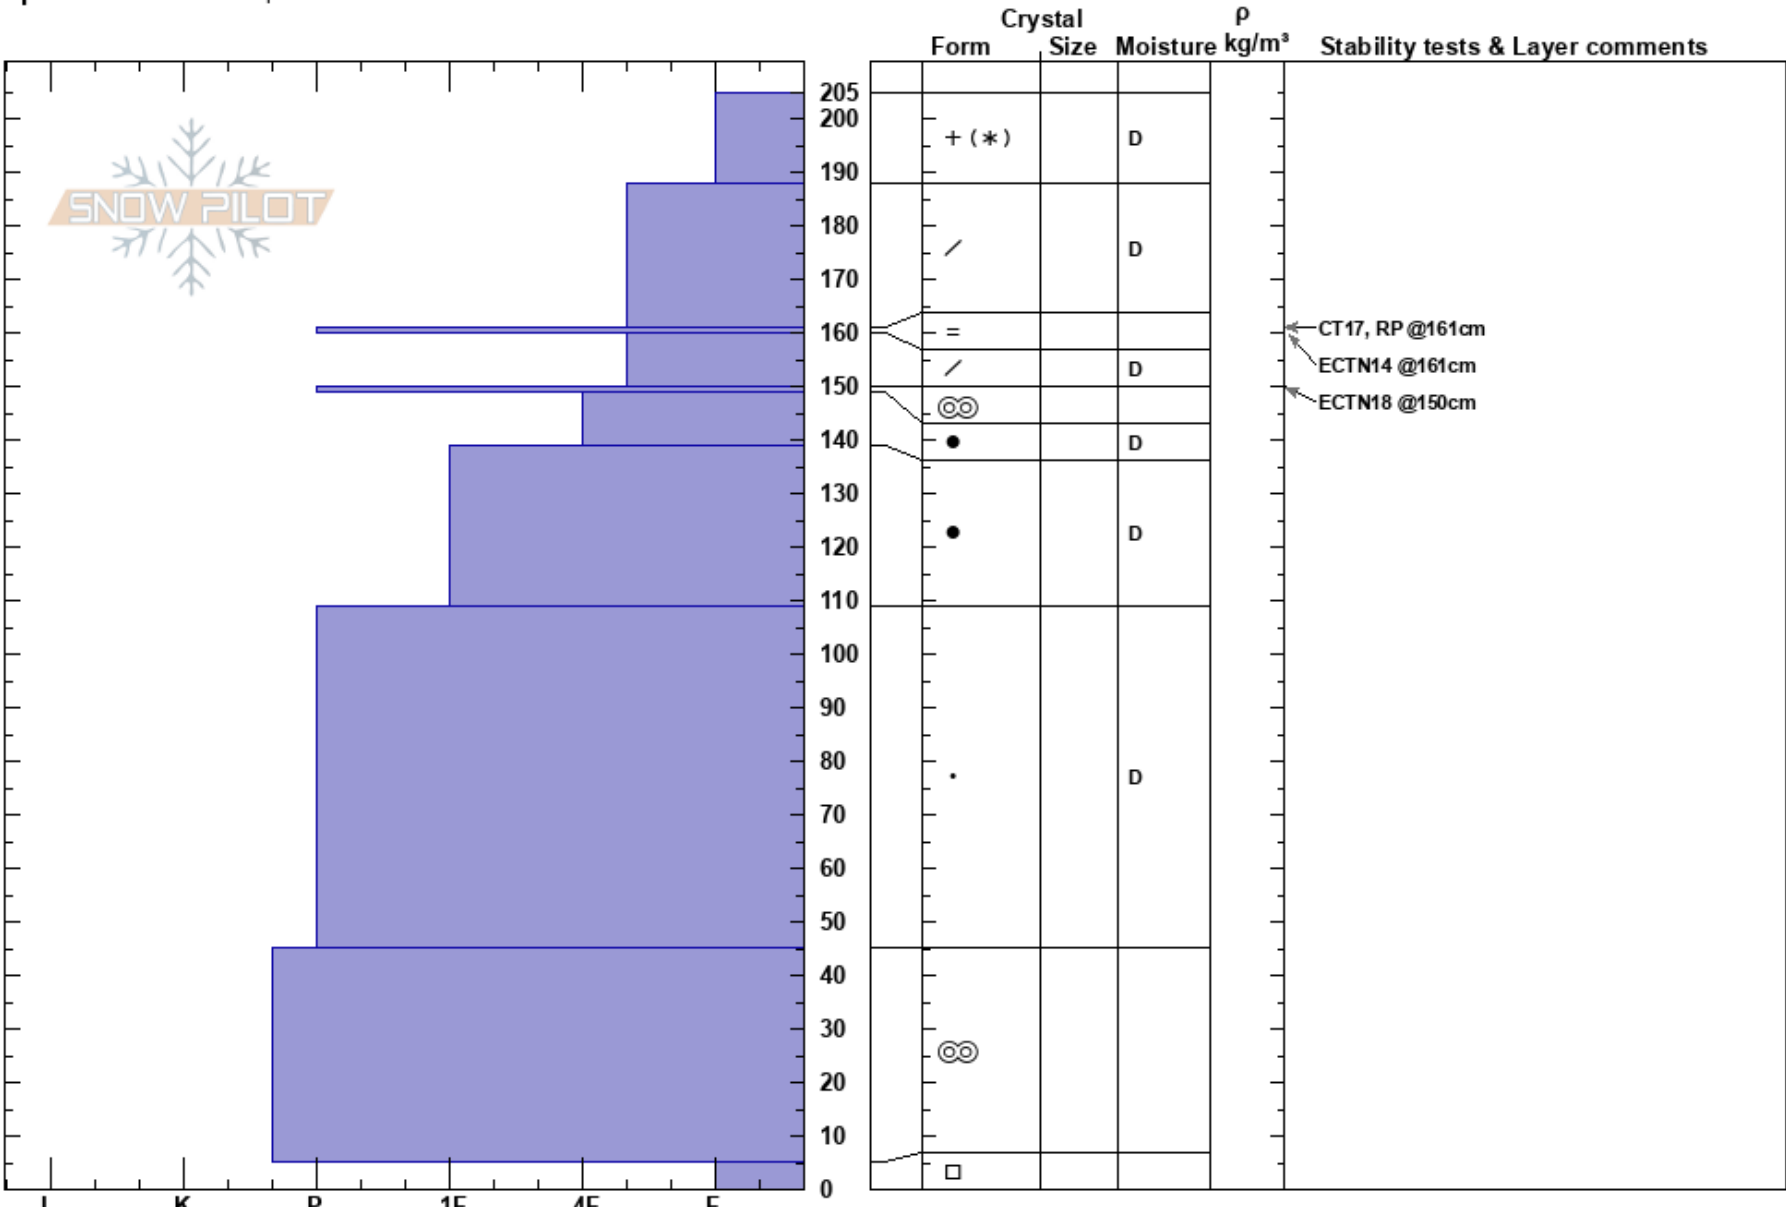

Chisnipuri AST2 Class
 Niseko Mountains
 Japan
 Elevation: 670 m
 Aspect: SW
 Specifics: We skied slope

Brooke Edwards
 13/12/2017 - 12:00
 Co-ord:
 Slope Angle: 28°
 Wind Loading:

Stability: Good
 Air Temperature: -3°C
 Sky Cover: OVC
 Precipitation: S-1
 Wind: W Light Breeze

HS:205
 PF:70
 PS:20
 161-160cm: micro rain crust
 161-160cm: Problematic layer

Notes: