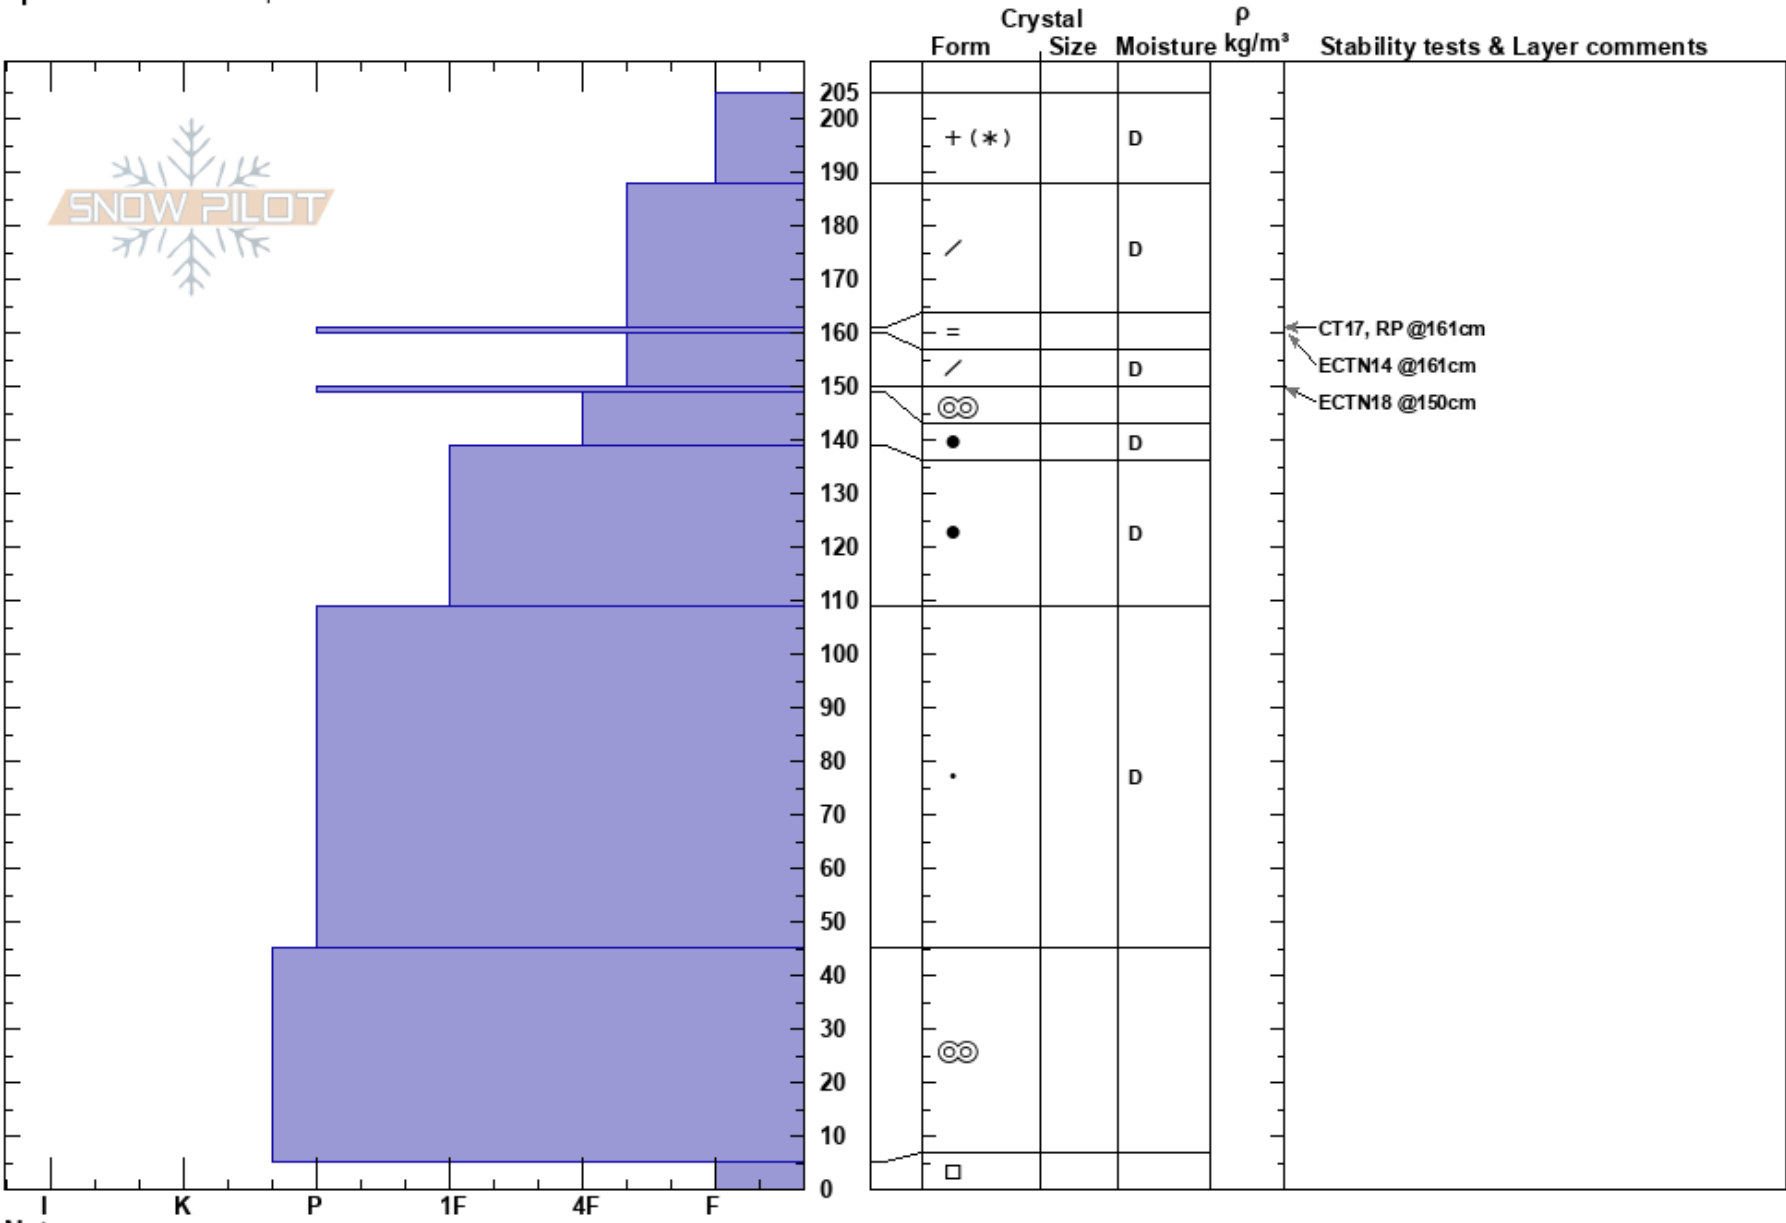

Chisnipuri AST2 Class
 Niseko Mountains
 Japan
 Elevation: 670 m
 Aspect: SW
 Specifics: We skied slope

Brooke Edwards
 13/12/2017 - 12:00
 Co-ord:
 Slope Angle: 28°
 Wind Loading:

Stability: Good
 Air Temperature: -3°C
 Sky Cover: OVC
 Precipitation: S-1
 Wind: W Light Breeze

HS:205
 PF:70
 PS:20
 161-160cm: micro rain crust
 161-160cm: Problematic layer

Notes: