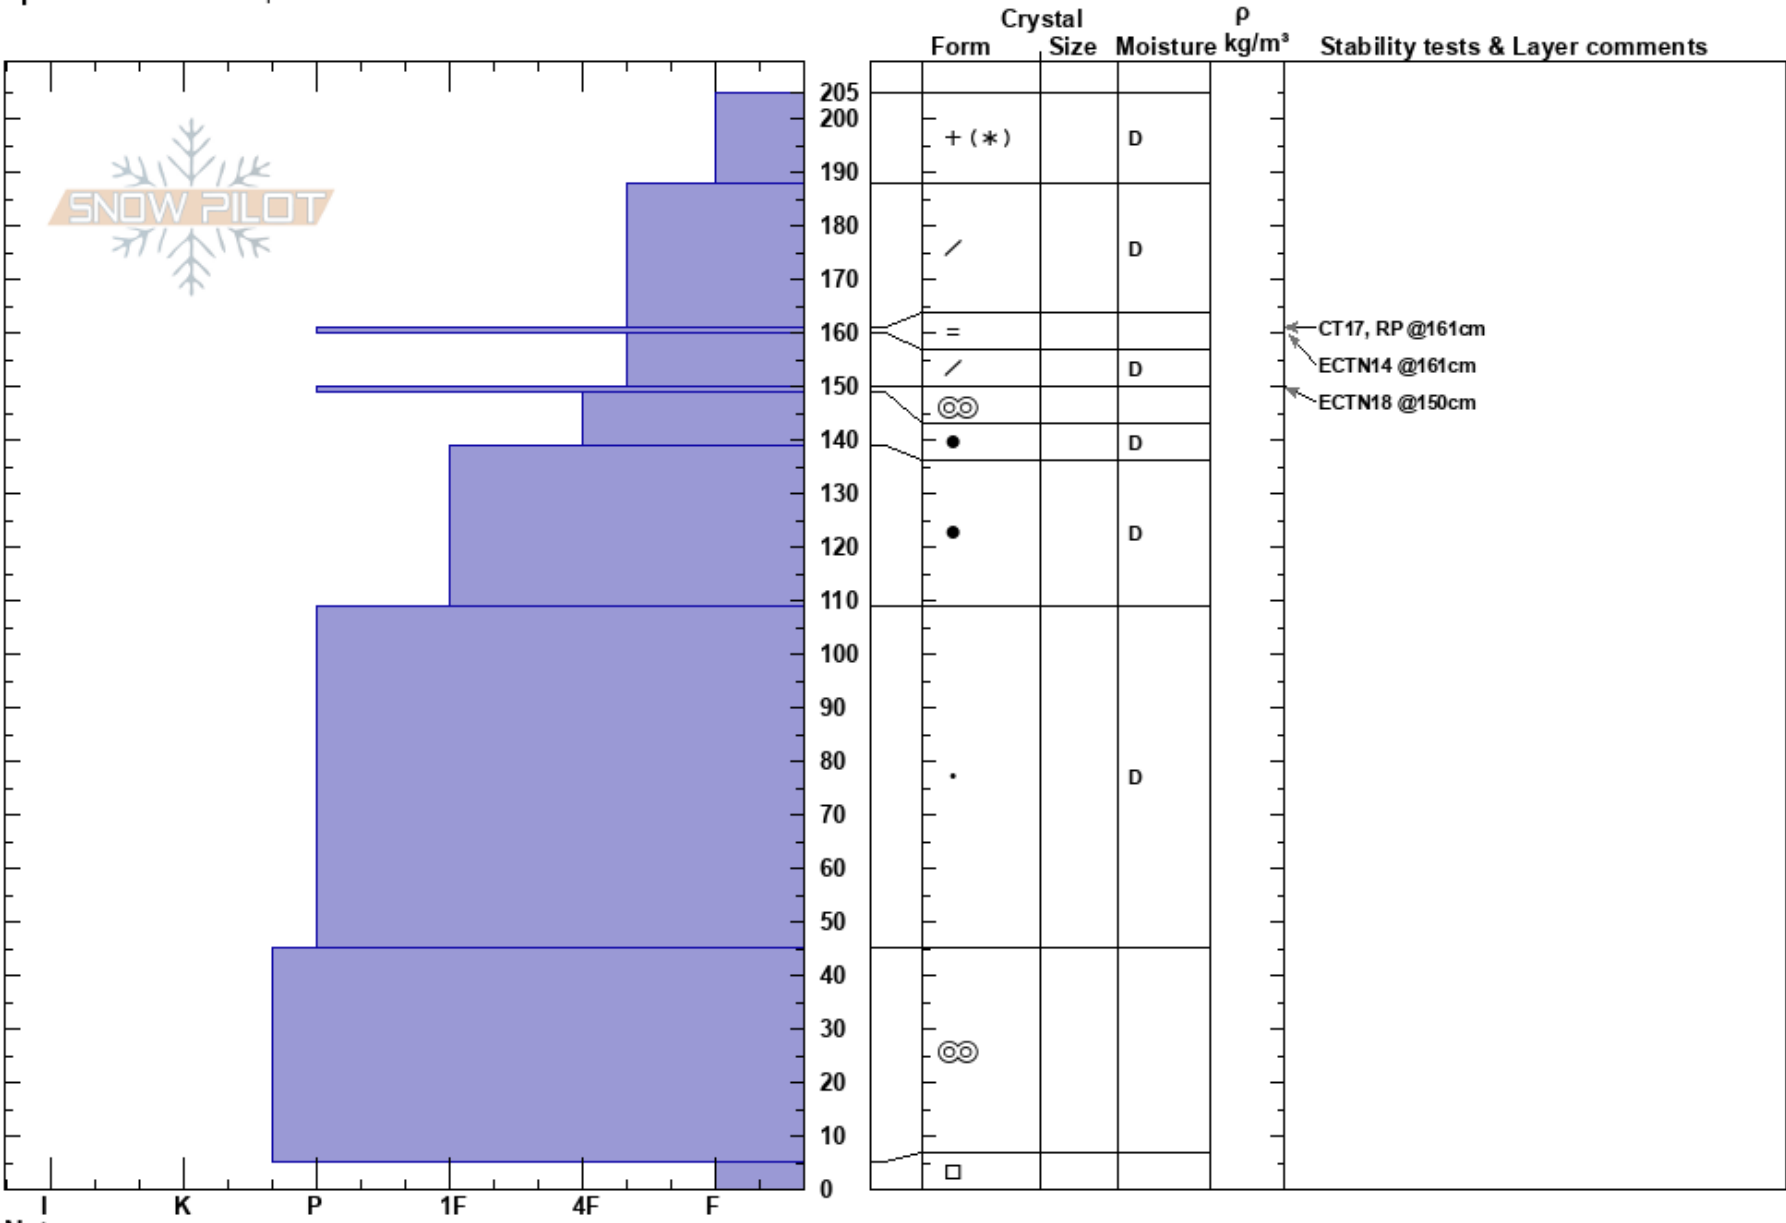

Chisnipuri AST2 Class  
 Niseko Mountains  
 Japan  
 Elevation: 670 m  
 Aspect: SW  
 Specifics: We skied slope

Brooke Edwards  
 13/12/2017 - 12:00  
 Co-ord:  
 Slope Angle: 28°  
 Wind Loading:

Stability: Good  
 Air Temperature: -3°C  
 Sky Cover: OVC  
 Precipitation: S-1  
 Wind: W Light Breeze

HS:205  
 PF:70  
 PS:20  
 161-160cm: micro rain crust  
 161-160cm: Problematic layer

Notes: