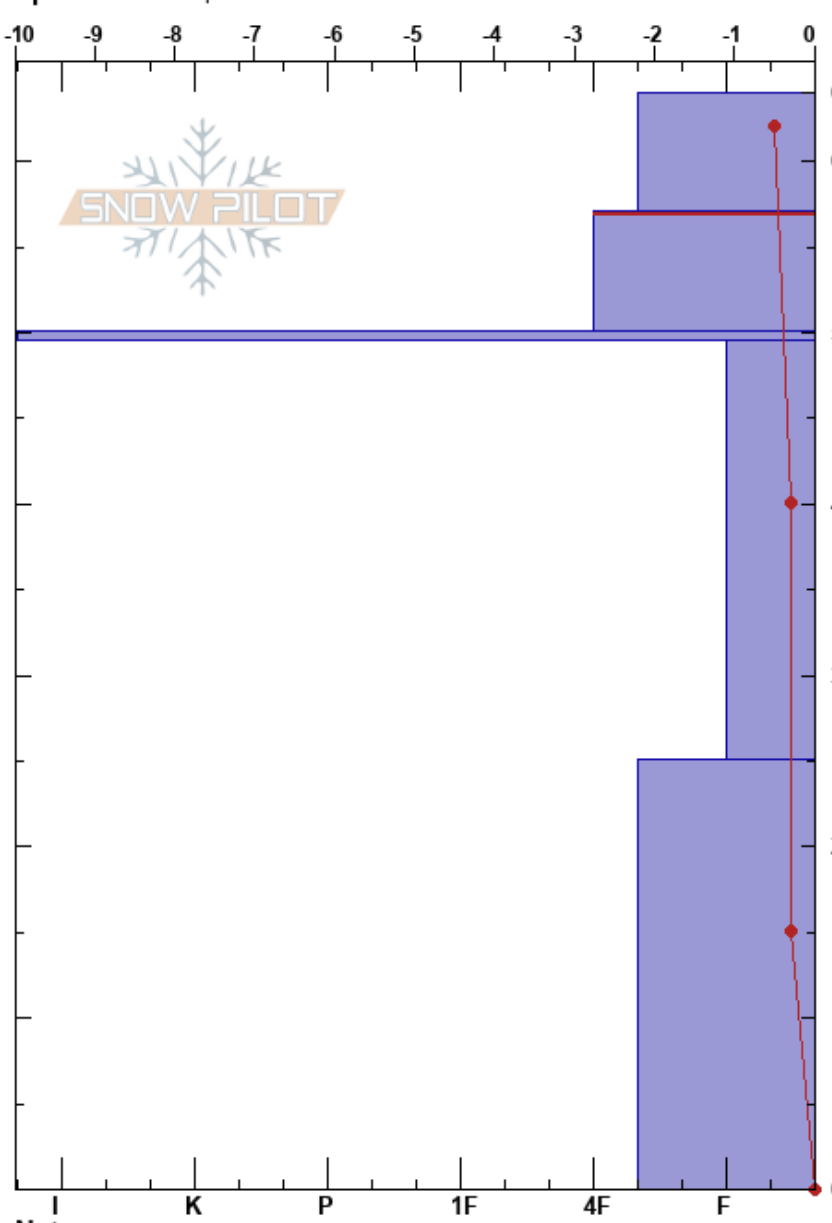

Campagneda 2
 Livigno
 Italy
 Elevation: 2298 m
 Aspect:
 Specifics: Poor pit location

Aldo Borghi
 27/03/2022 - 12:00
 Co-ord: 46.30068N, 9.96236E
 Slope Angle:
 Wind Loading:

Stability:
 Air Temperature: 8°C
 Sky Cover: CLR
 Precipitation: NO
 Wind: N Calm

HS:64
 57-50cm: Problematic layer
 50-49.5cm: Lente di ghiaccio

Form	Crystal		Moisture	ρ kg/m ³	Stability tests & Layer comments
	Size				
○	2-2		D-M	270	
●	3		M-W	280	
■			D	270	50-49.5cm: Lente di ghiaccio
⊗	4			270	
●			M	300	