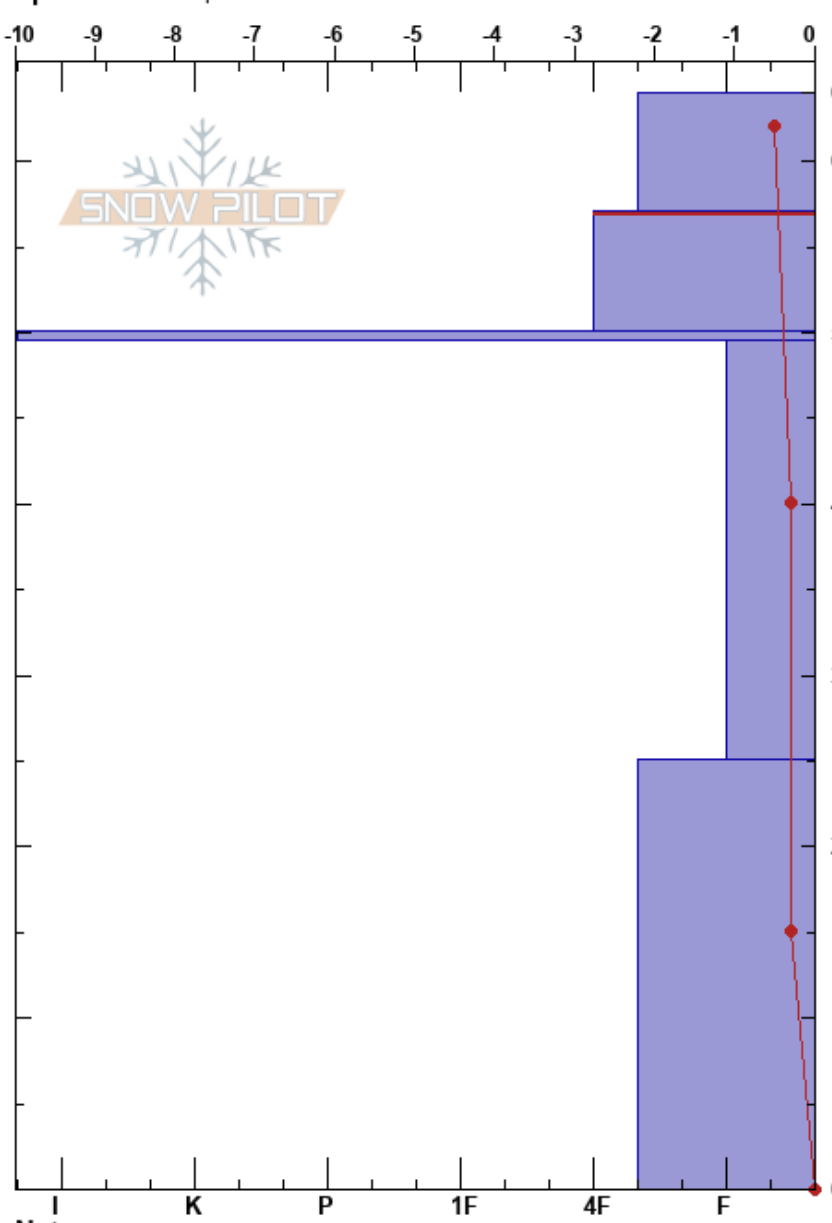

Campagneda 2
 Livigno
 Italy
 Elevation: 2298 m
 Aspect:
 Specifics: Poor pit location

Aldo Borghi
 27/03/2022 - 12:00
 Co-ord: 46.30068N, 9.96236E
 Slope Angle:
 Wind Loading:

Stability:
 Air Temperature: 8°C
 Sky Cover: CLR
 Precipitation: NO
 Wind: N Calm

HS:64
 57-50cm: Problematic layer
 50-49.5cm: Lente di ghiaccio

Form	Crystal		Moisture	ρ kg/m³	Stability tests & Layer comments
	Size				
○	2-2		D-M	270	
●	3		M-W	280	
■			D	270	50-49.5cm: Lente di ghiaccio
⊗	4			270	
●			M	300	