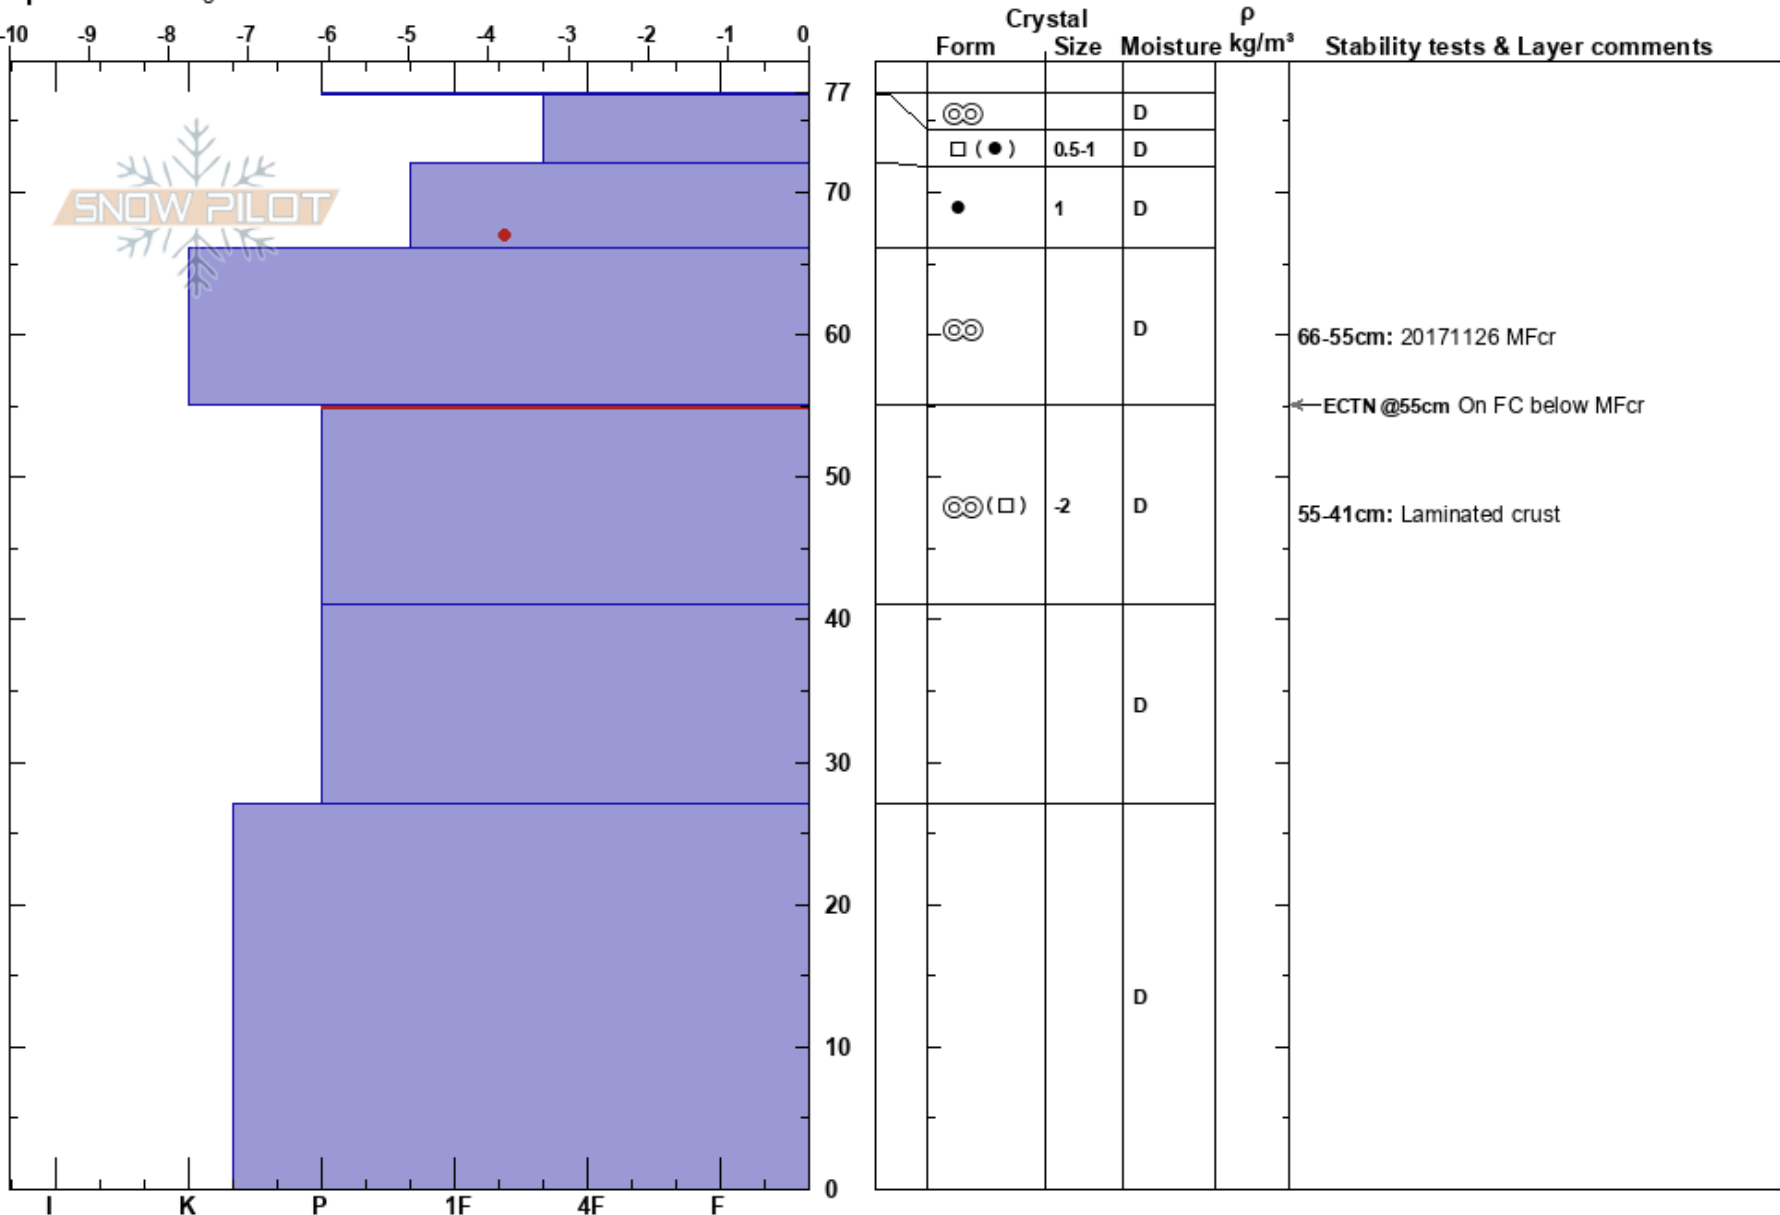

Cart wheel corner
 Whistler
 BC
Elevation: 2080 m
Aspect: NW
Specifics: Pit dug in a Ski Area

Stian Langeland
 12/12/2017 - 10:30
Co-ord: 10U 503531W 5544569N
Slope Angle: 12°
Wind Loading:

Stability:
Air Temperature: -1.6°C **PF:** 10
Sky Cover: OVC
Precipitation: NO
Wind: Calm

Layer Notes:
 66-55cm: 20171126 MFcr
 55-41cm: Laminated crust
 55-41cm: Problematic layer

Notes: Wind exposed and shallow snowpack. Pit site not representative for ALP areas.