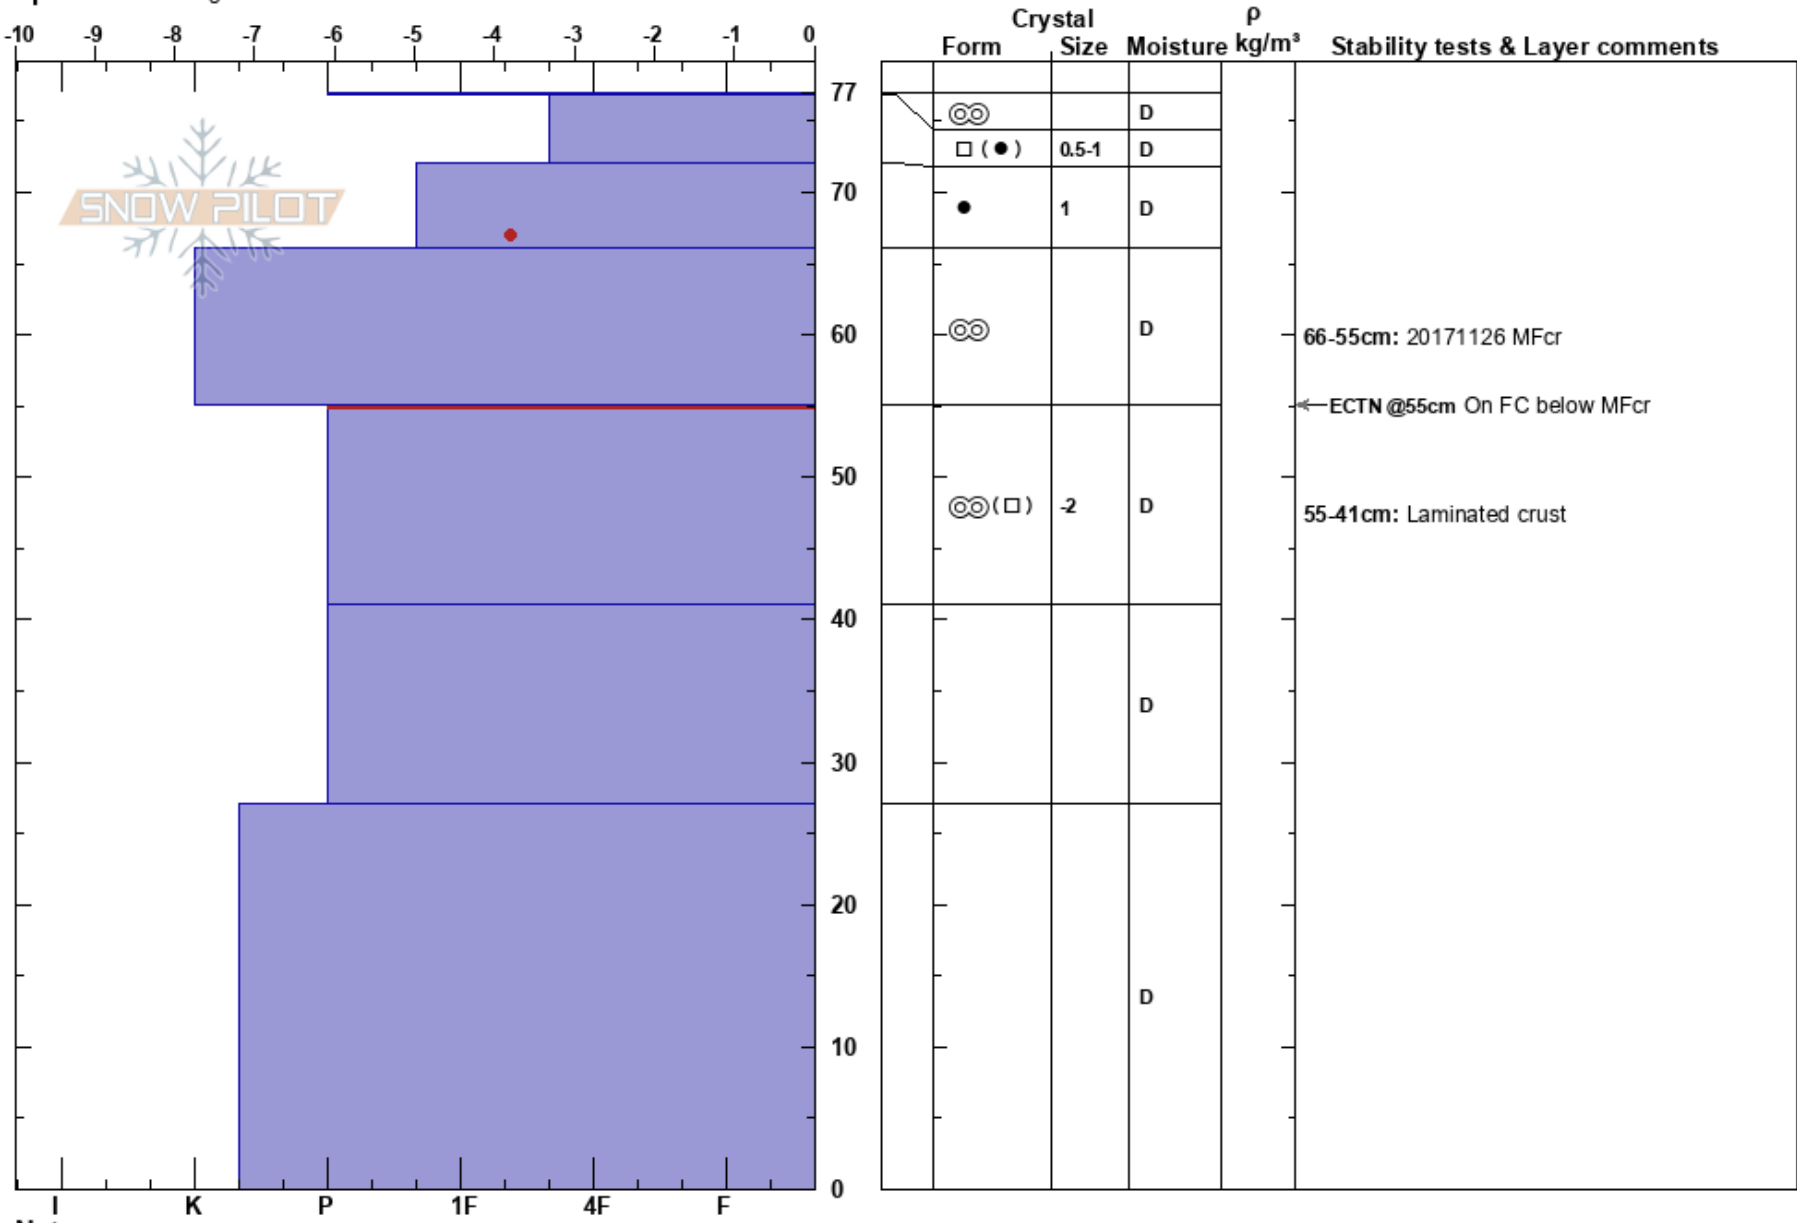

Cart wheel corner  
 Whistler  
 BC  
**Elevation:** 2080 m  
**Aspect:** NW  
**Specifics:** Pit dug in a Ski Area

Stian Langeland  
 12/12/2017 - 10:30  
**Co-ord:** 10U 503531W 5544569N  
**Slope Angle:** 12°  
**Wind Loading:**

**Stability:**  
**Air Temperature:** -1.6°C **PF:** 10  
**Sky Cover:** OVC  
**Precipitation:** NO  
**Wind:** Calm

**Layer Notes:**  
 66-55cm: 20171126 MFcr  
 55-41cm: Laminated crust  
 55-41cm: Problematic layer

**Notes:** Wind exposed and shallow snowpack. Pit site not representative for ALP areas.