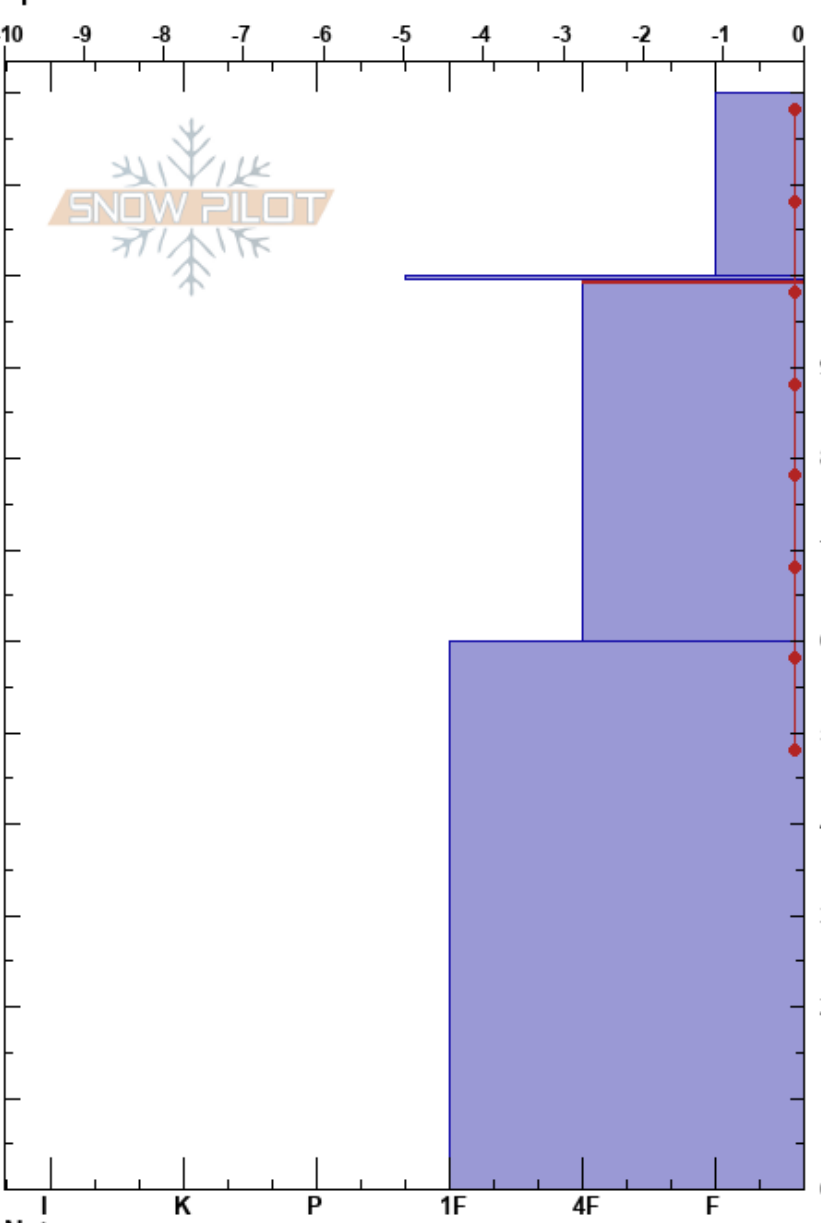

TG road
 Bear River Range
 UT
 Elevation: 7526 ft
 Aspect: E
 Specifics:

paige pagnucco
 03/28/2022 - 1:00pm
 Co-ord: 41.88815N, -111.60190W
 Slope Angle: 35°
 Wind Loading:

Stability:
 Air Temperature: 9.4°C
 Sky Cover: BKN
 Precipitation: NO
 Wind: S Moderate

HS:120
 99.5-60cm: Problematic layer

Form	Crystal		ρ kg/m ³	Stability tests & Layer comments
	Size	Moisture		
		M-W		
				←ECTN24 @96cm
		M		

Notes: