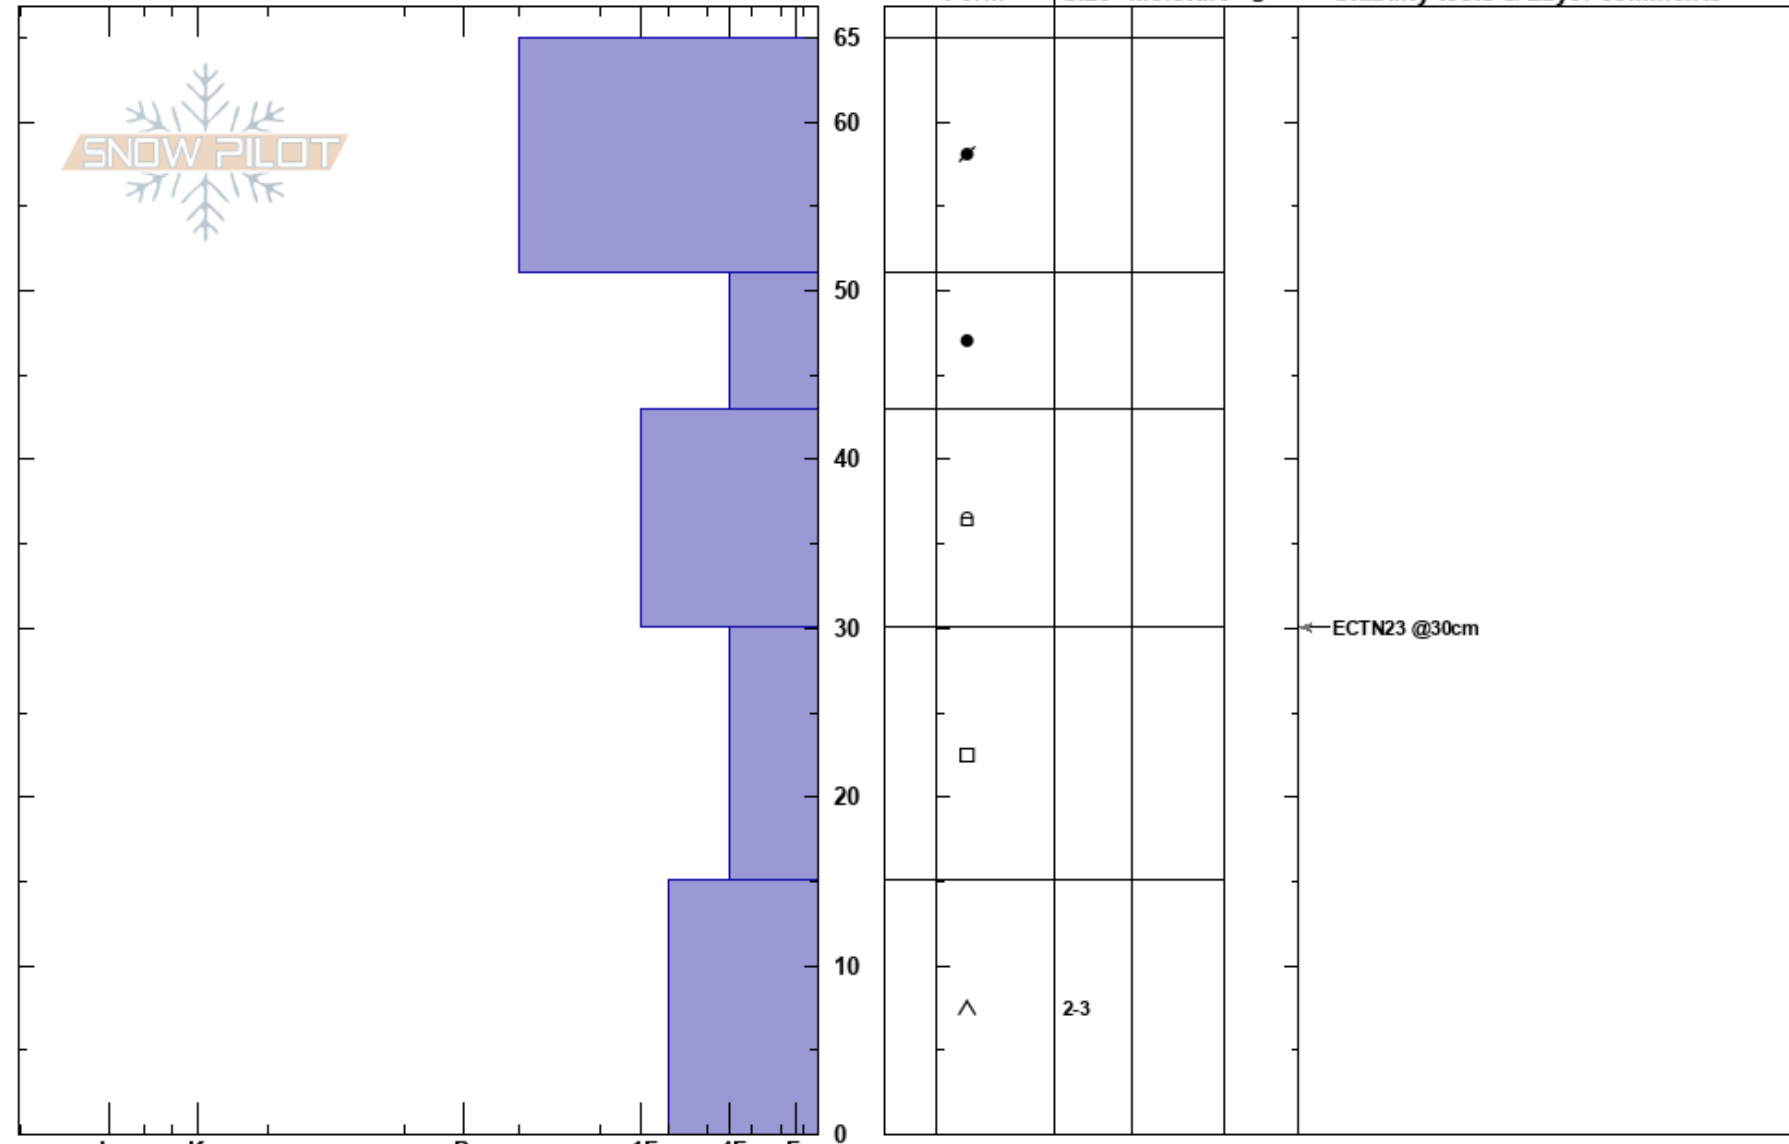

Butler N ATL
 Front Range
 CO
 Elevation: 12546 ft
 Aspect: N
 Specifics:

Austin DiVesta
 03/28/2022 - 12:45am
 Co-ord: 39.75833N, -105.87762W
 Slope Angle: 32°
 Wind Loading: no

Stability:
 Air Temperature:
 Sky Cover: FEW
 Precipitation: NO
 Wind: W Moderate

HS:65

Layer Notes:

Crystal Form Size Moisture ρ kg/m³ Stability tests & Layer comments

Notes: Dug on a shallower portion of the slope