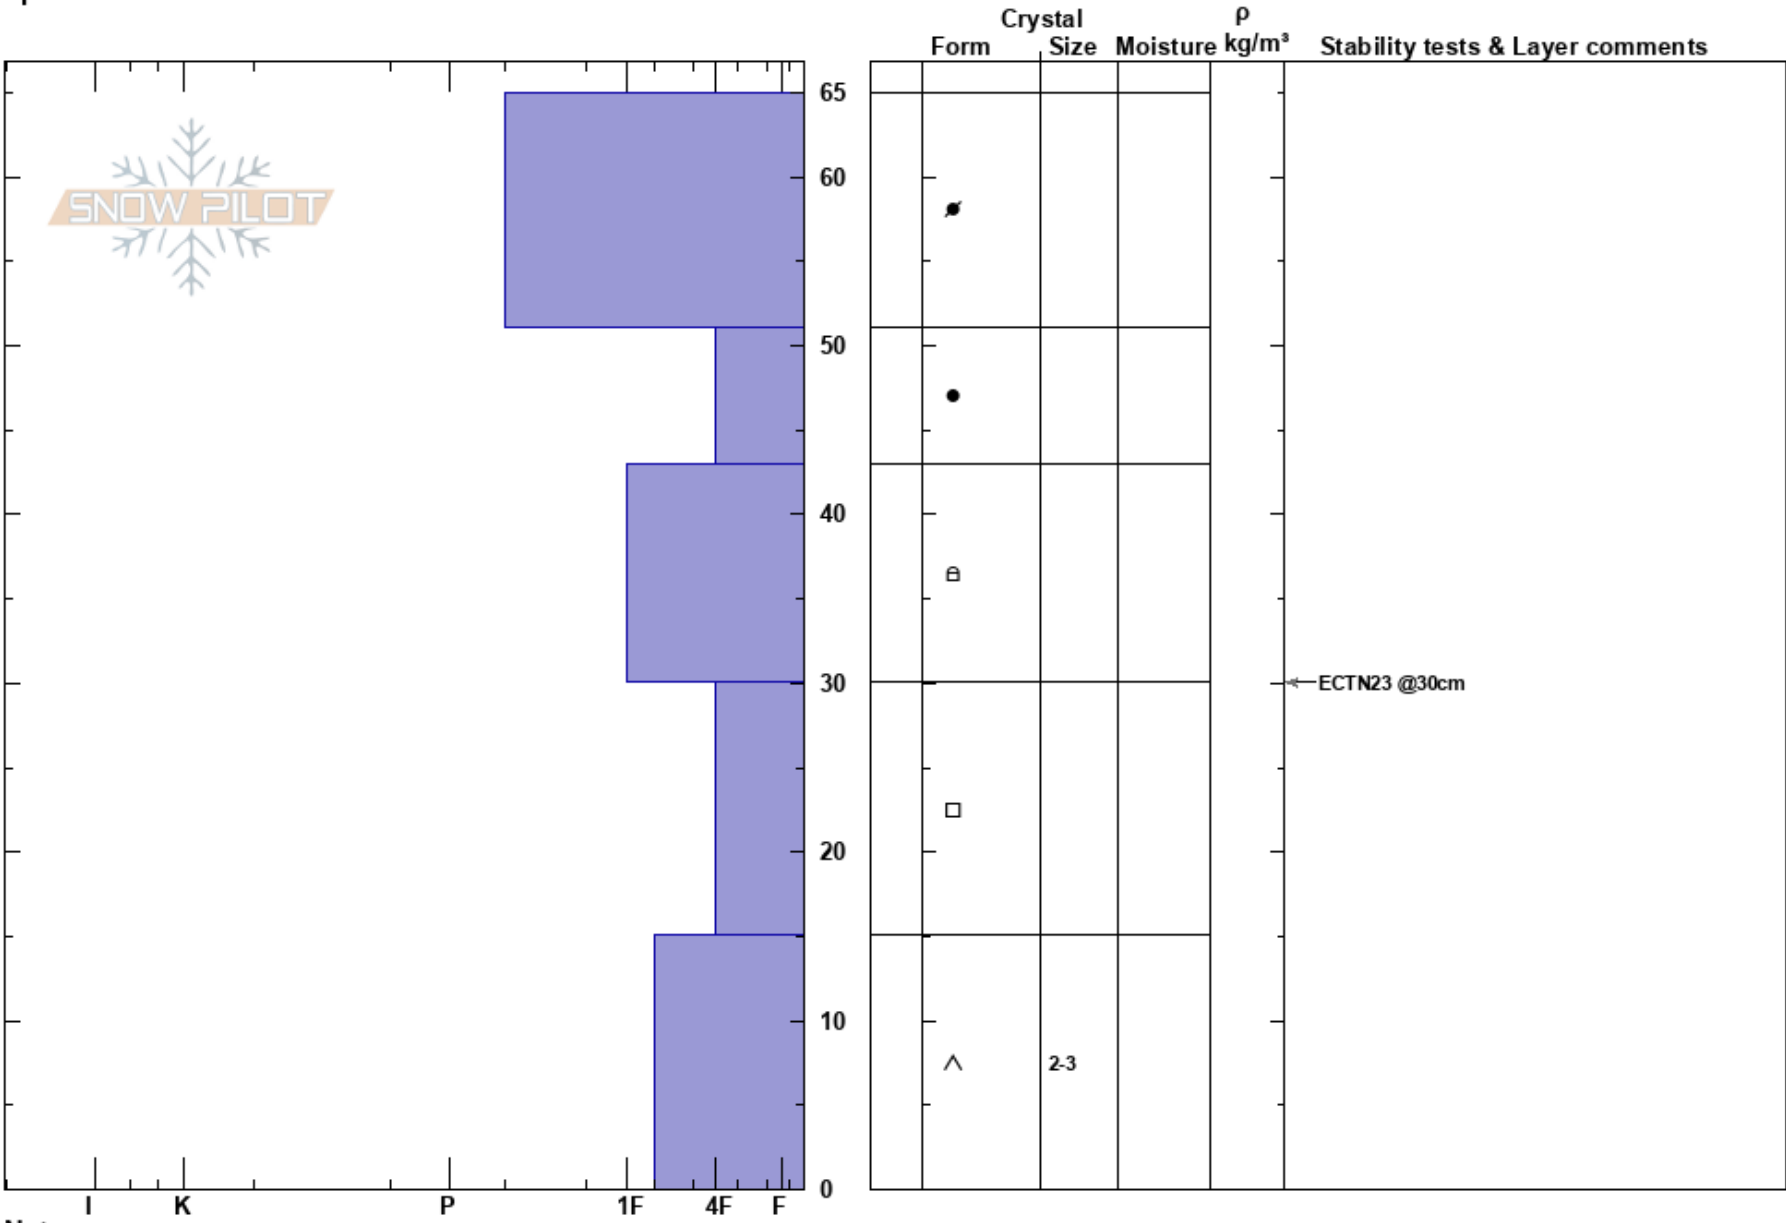

Butler N ATL
 Front Range
 CO
 Elevation: 12546 ft
 Aspect: N
 Specifics:

Austin DiVesta
 03/28/2022 - 12:45am
 Co-ord: 39.75833N, -105.87762W
 Slope Angle: 32°
 Wind Loading: no

Stability: **HS:65**
 Air Temperature:
 Sky Cover: FEW
 Precipitation: NO
 Wind: W Moderate

Layer Notes:

Notes: Dug on a shallower portion of the slope