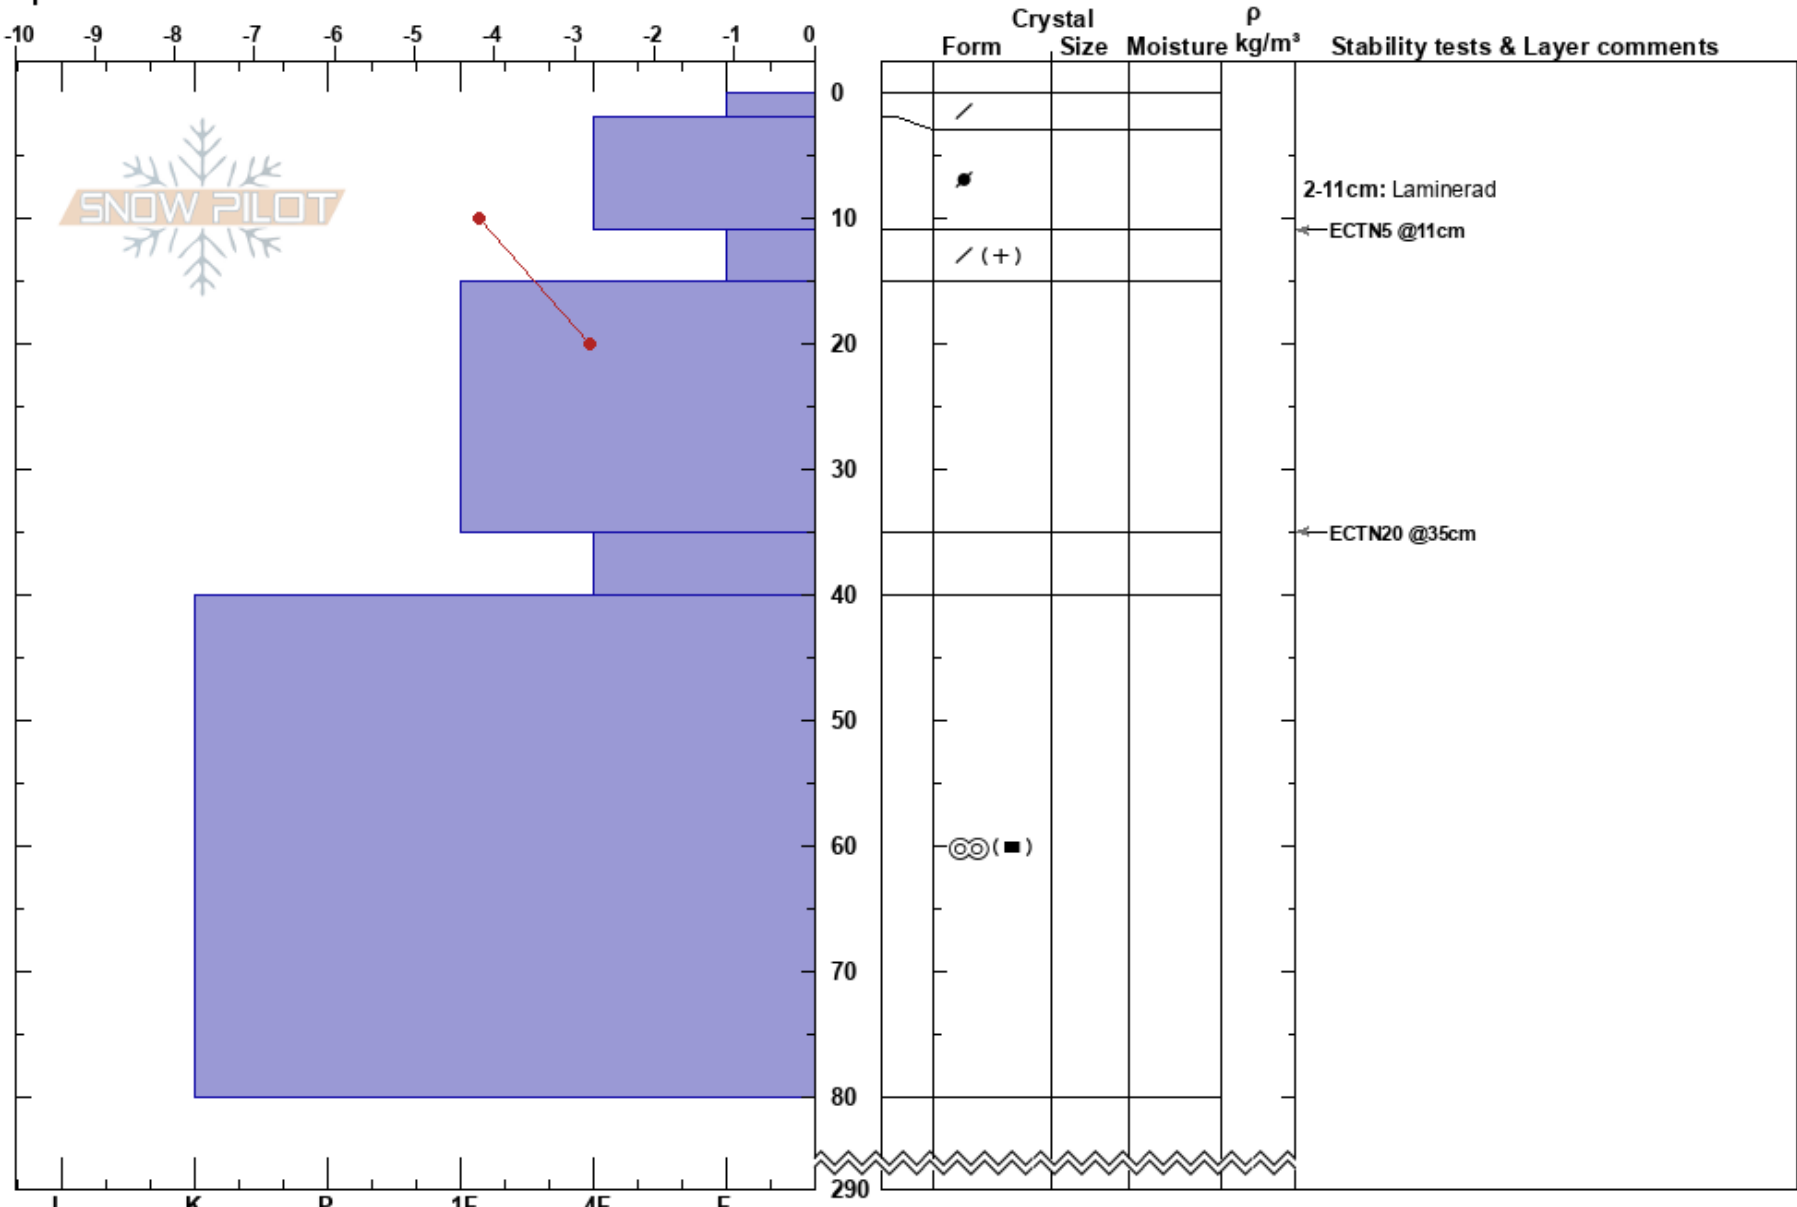

Fågelfjäll  
 Fågelfjället  
 Sweden  
 Elevation: 950 m  
 Aspect: SE  
 Specifics:

Sebastian Wiklund  
 28/03/2022 - 11:00  
 Co-ord: 65.30841N, 15.45901E  
 Slope Angle: 35°  
 Wind Loading:

Stability:  
 Air Temperature: -9.3°C PF:40 2-11cm: Laminerad  
 Sky Cover: BKN  
 Precipitation: NO  
 Wind: NE Moderate