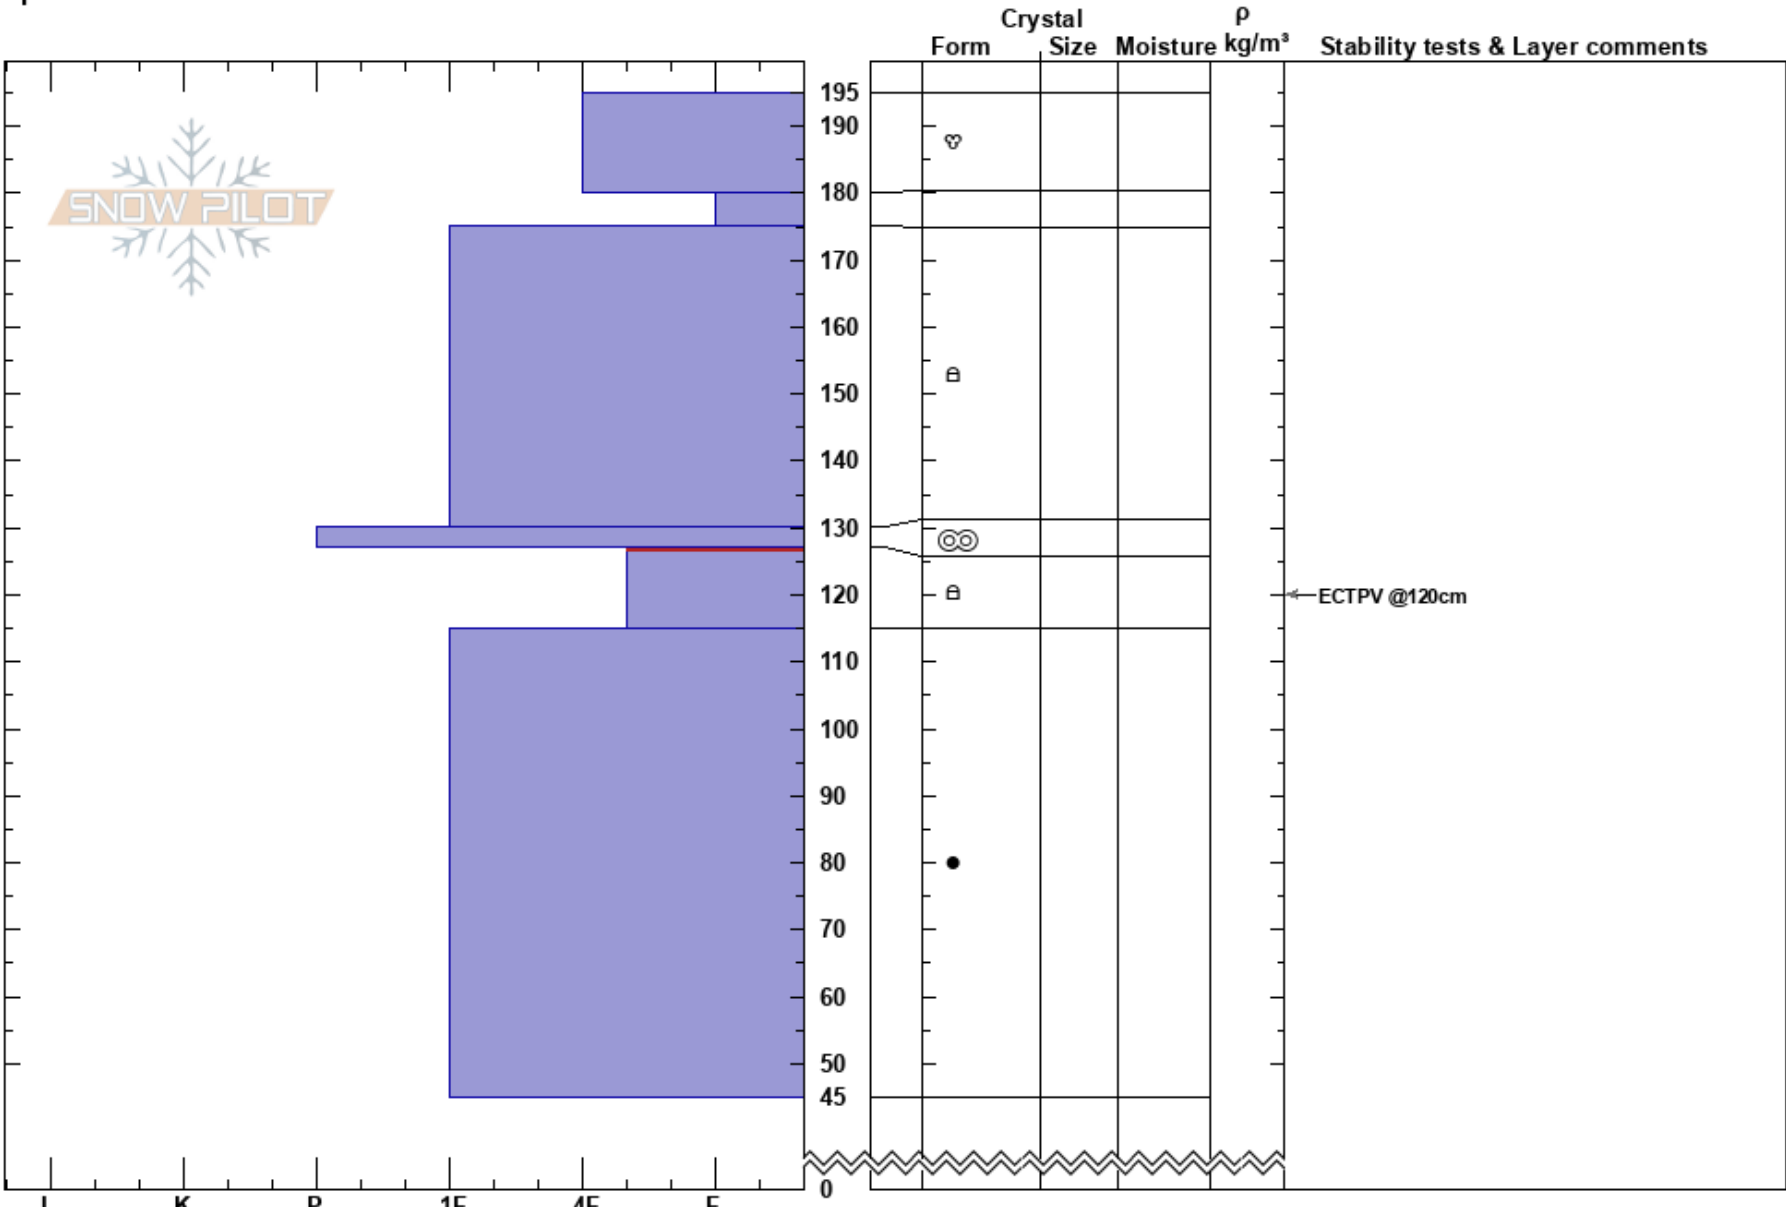

Highlands Ridge E  
 Elk Mountains  
 CO  
 Elevation: 11985 ft  
 Aspect: E  
 Specifics:

Ben Merkle  
 03/27/2022 - 11:30am  
 Co-ord: 39.12487N, -106.87925W  
 Slope Angle: 46°  
 Wind Loading: previous

Stability: **HS:195**  
 Air Temperature: 45°F **PF:50** 127-115cm:Problematic layer  
 Sky Cover: SCT **PS: 10**  
 Precipitation: NO  
 Wind: SW Moderate

Notes: