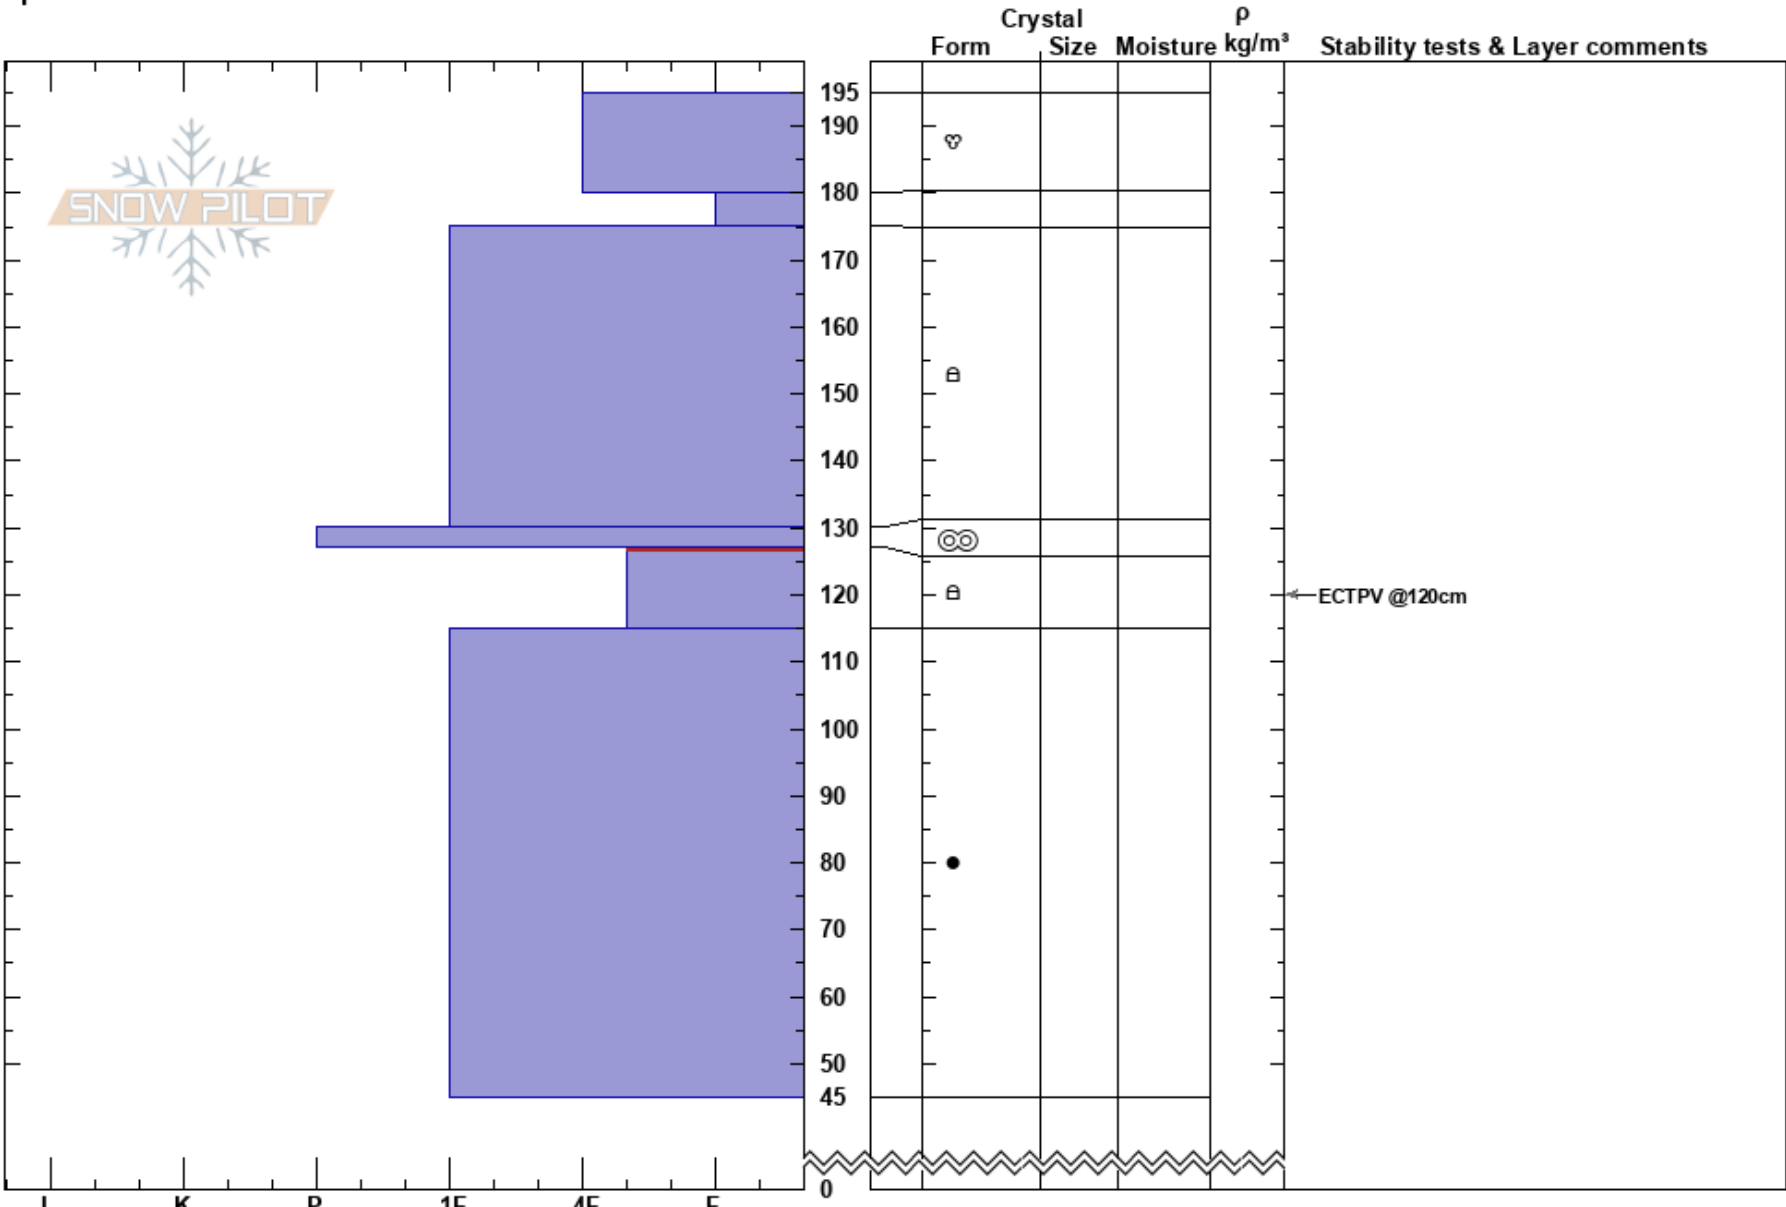

Highlands Ridge E  
 Elk Mountains  
 CO  
**Elevation:** 11985 ft  
**Aspect:** E  
**Specifics:**

Ben Merkle  
 03/27/2022 - 11:30am  
**Co-ord:** 39.12487N, -106.87925W  
**Slope Angle:** 46°  
**Wind Loading:** previous

**Stability:**  
**Air Temperature:** 45°F  
**Sky Cover:** SCT  
**Precipitation:** NO  
**Wind:** SW Moderate

**HS:** 195  
**PF:** 50  
**PS:** 10  
 127-115cm: Problematic layer

Notes: