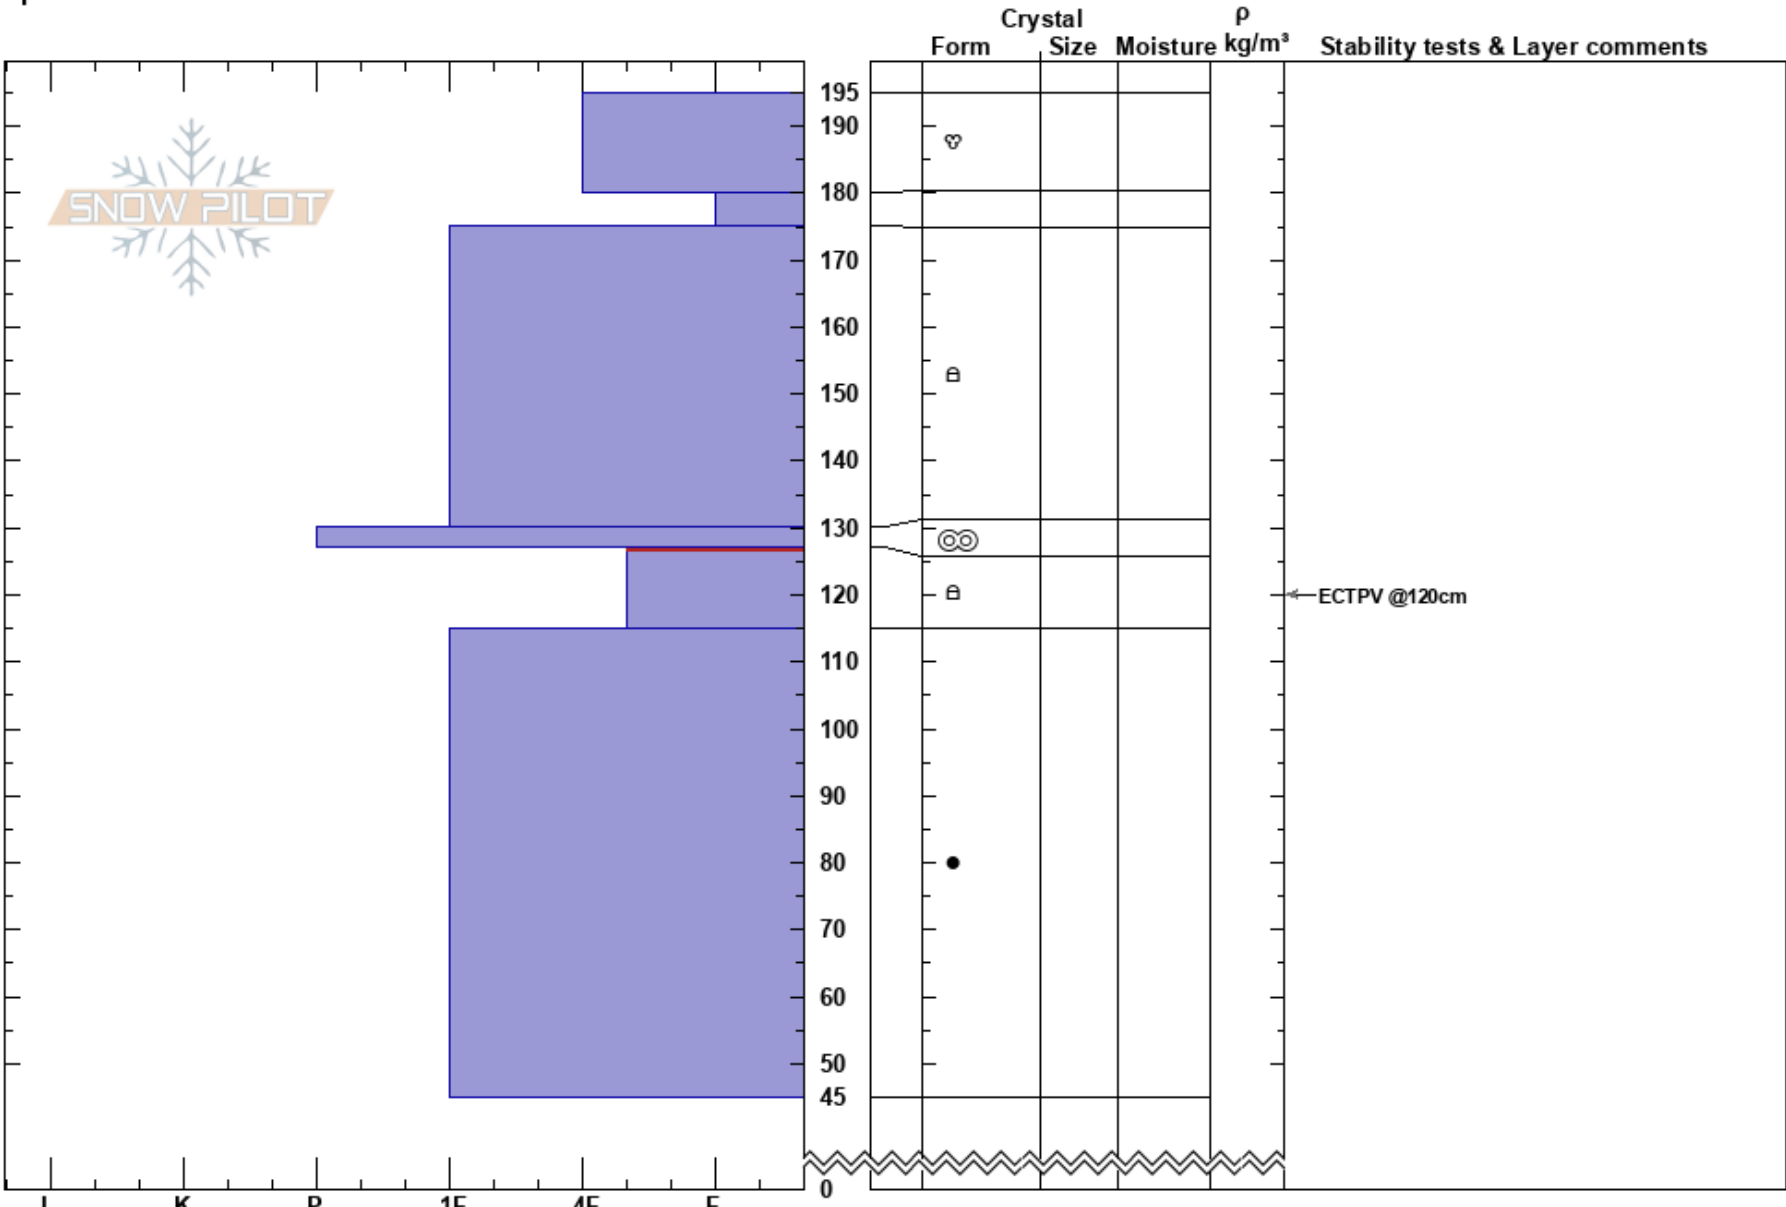

Highlands Ridge E
 Elk Mountains
 CO
 Elevation: 11985 ft
 Aspect: E
 Specifics:

Ben Merkle
 03/27/2022 - 11:30am
 Co-ord: 39.12487N, -106.87925W
 Slope Angle: 46°
 Wind Loading: previous

Stability:
 Air Temperature: 45°F
 Sky Cover: SCT
 Precipitation: NO
 Wind: SW Moderate

HS:195
 PF:50
 PS: 10
 127-115cm:Problematic layer

Notes:

I K P 1F 4F F