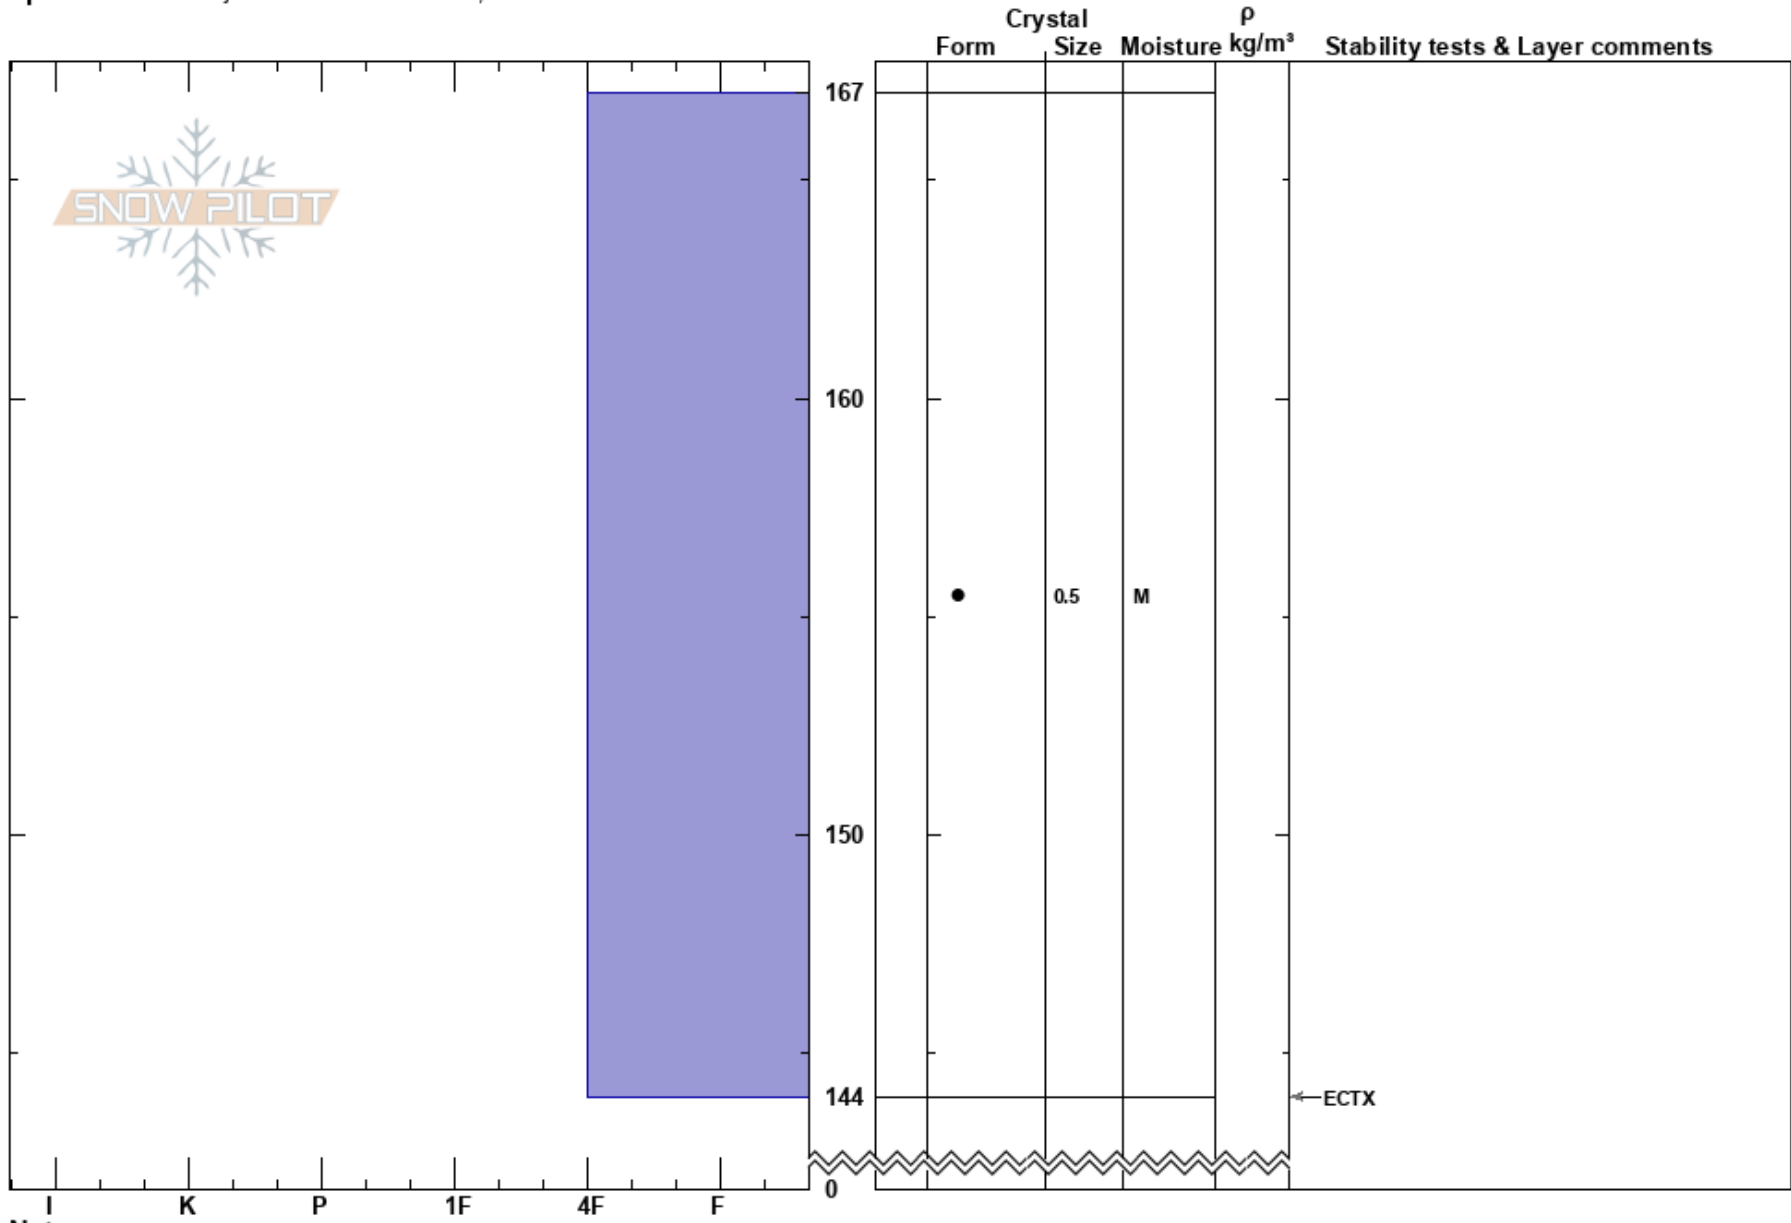

Bertha BW4
South Rockies
AB
Elevation: 1650 m
Aspect: NE
Specifics: Pit is adjacent to avalanche: flank;

keith thibault
12/03/2022 - 12:00
Co-ord: 49.04237N, -113.92425W
Slope Angle: 30°
Wind Loading: yes

Stability: **HS:167**
Air Temperature: 2°C
Sky Cover: BKN
Precipitation: NO
Wind: SW Light Breeze

Layer Notes:

Notes: W.E. scale broken