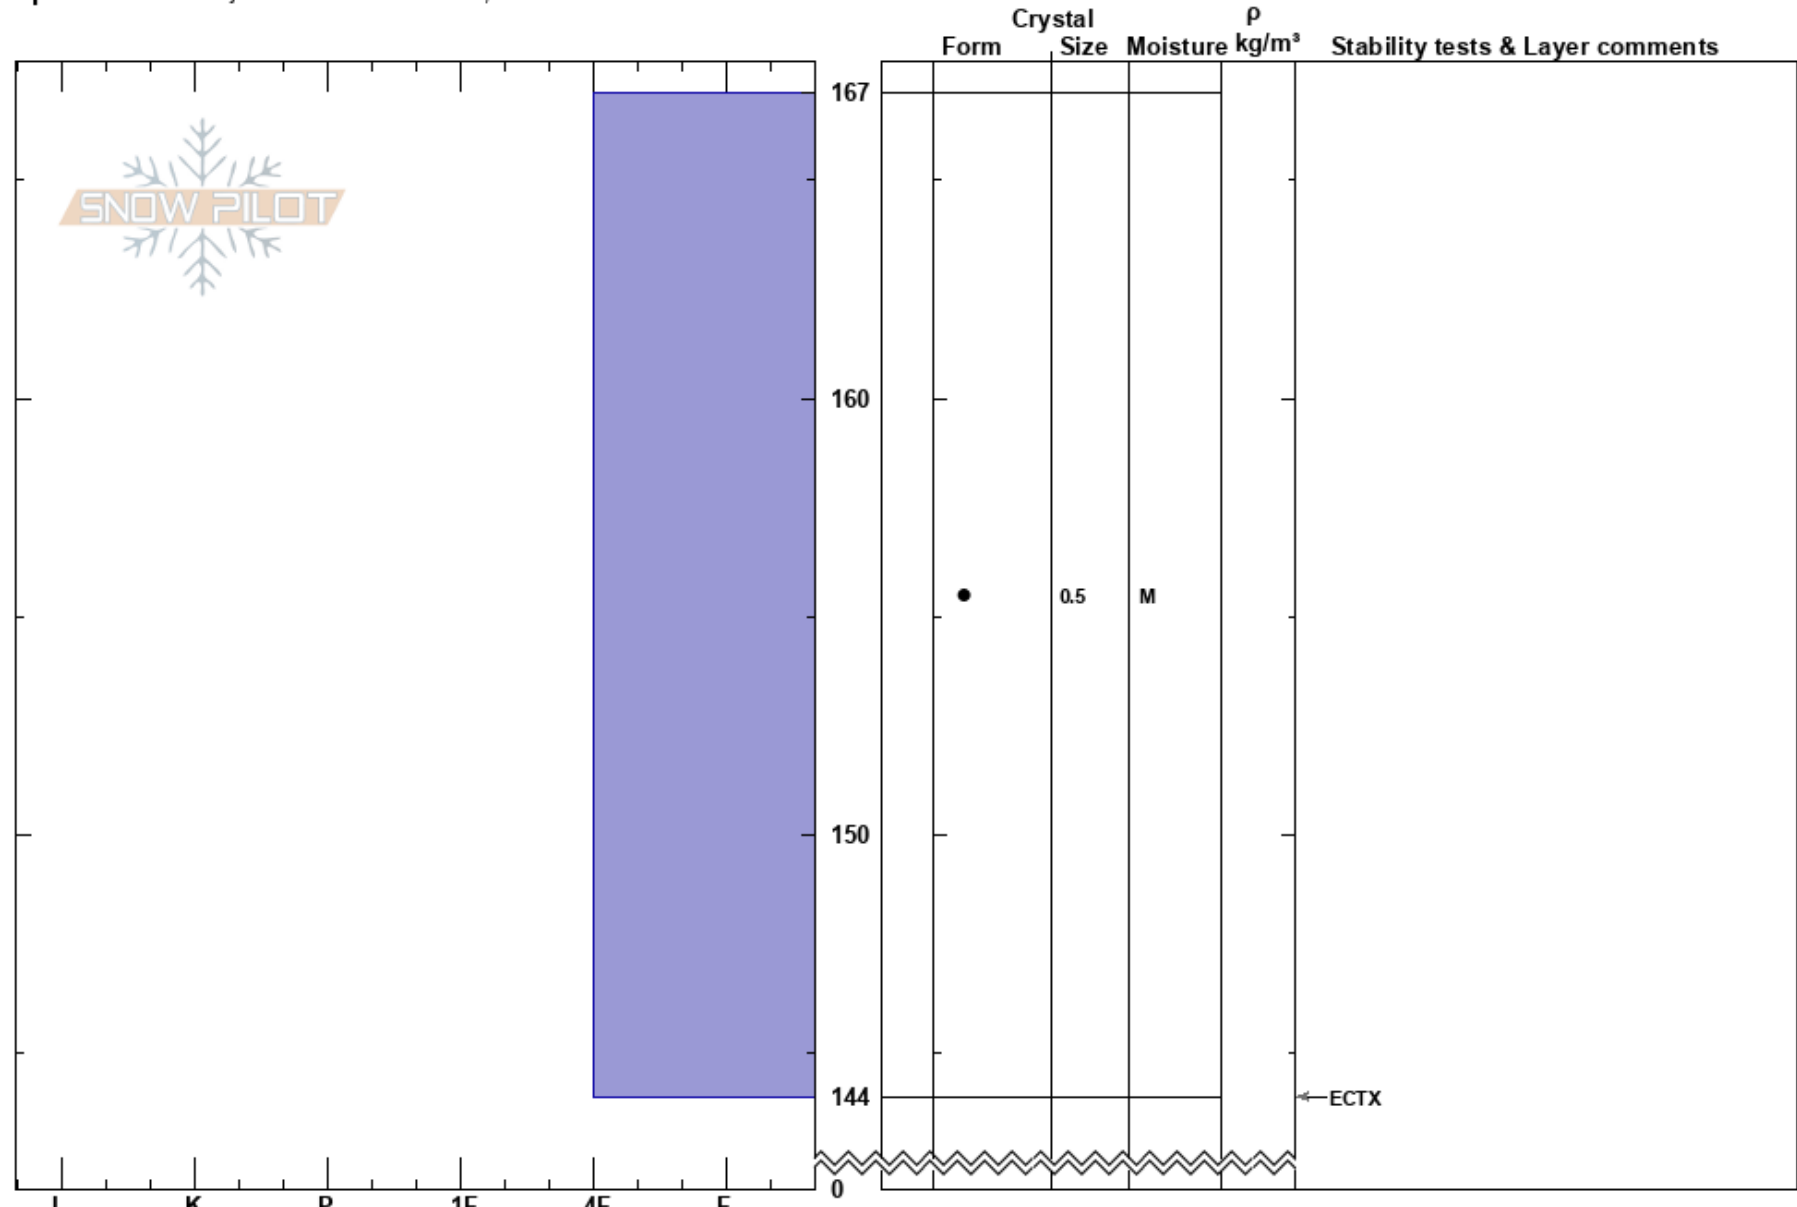

Bertha BW4
South Rockies
AB
Elevation: 1650 m
Aspect: NE
Specifics: Pit is adjacent to avalanche: flank;

keith thibault
12/03/2022 - 12:00
Co-ord: 49.04237N, -113.92425W
Slope Angle: 30°
Wind Loading: yes

Stability: **HS:167**
Air Temperature: 2°C
Sky Cover: BKN
Precipitation: NO
Wind: SW Light Breeze
Layer Notes:

Notes: W.E. scale broken