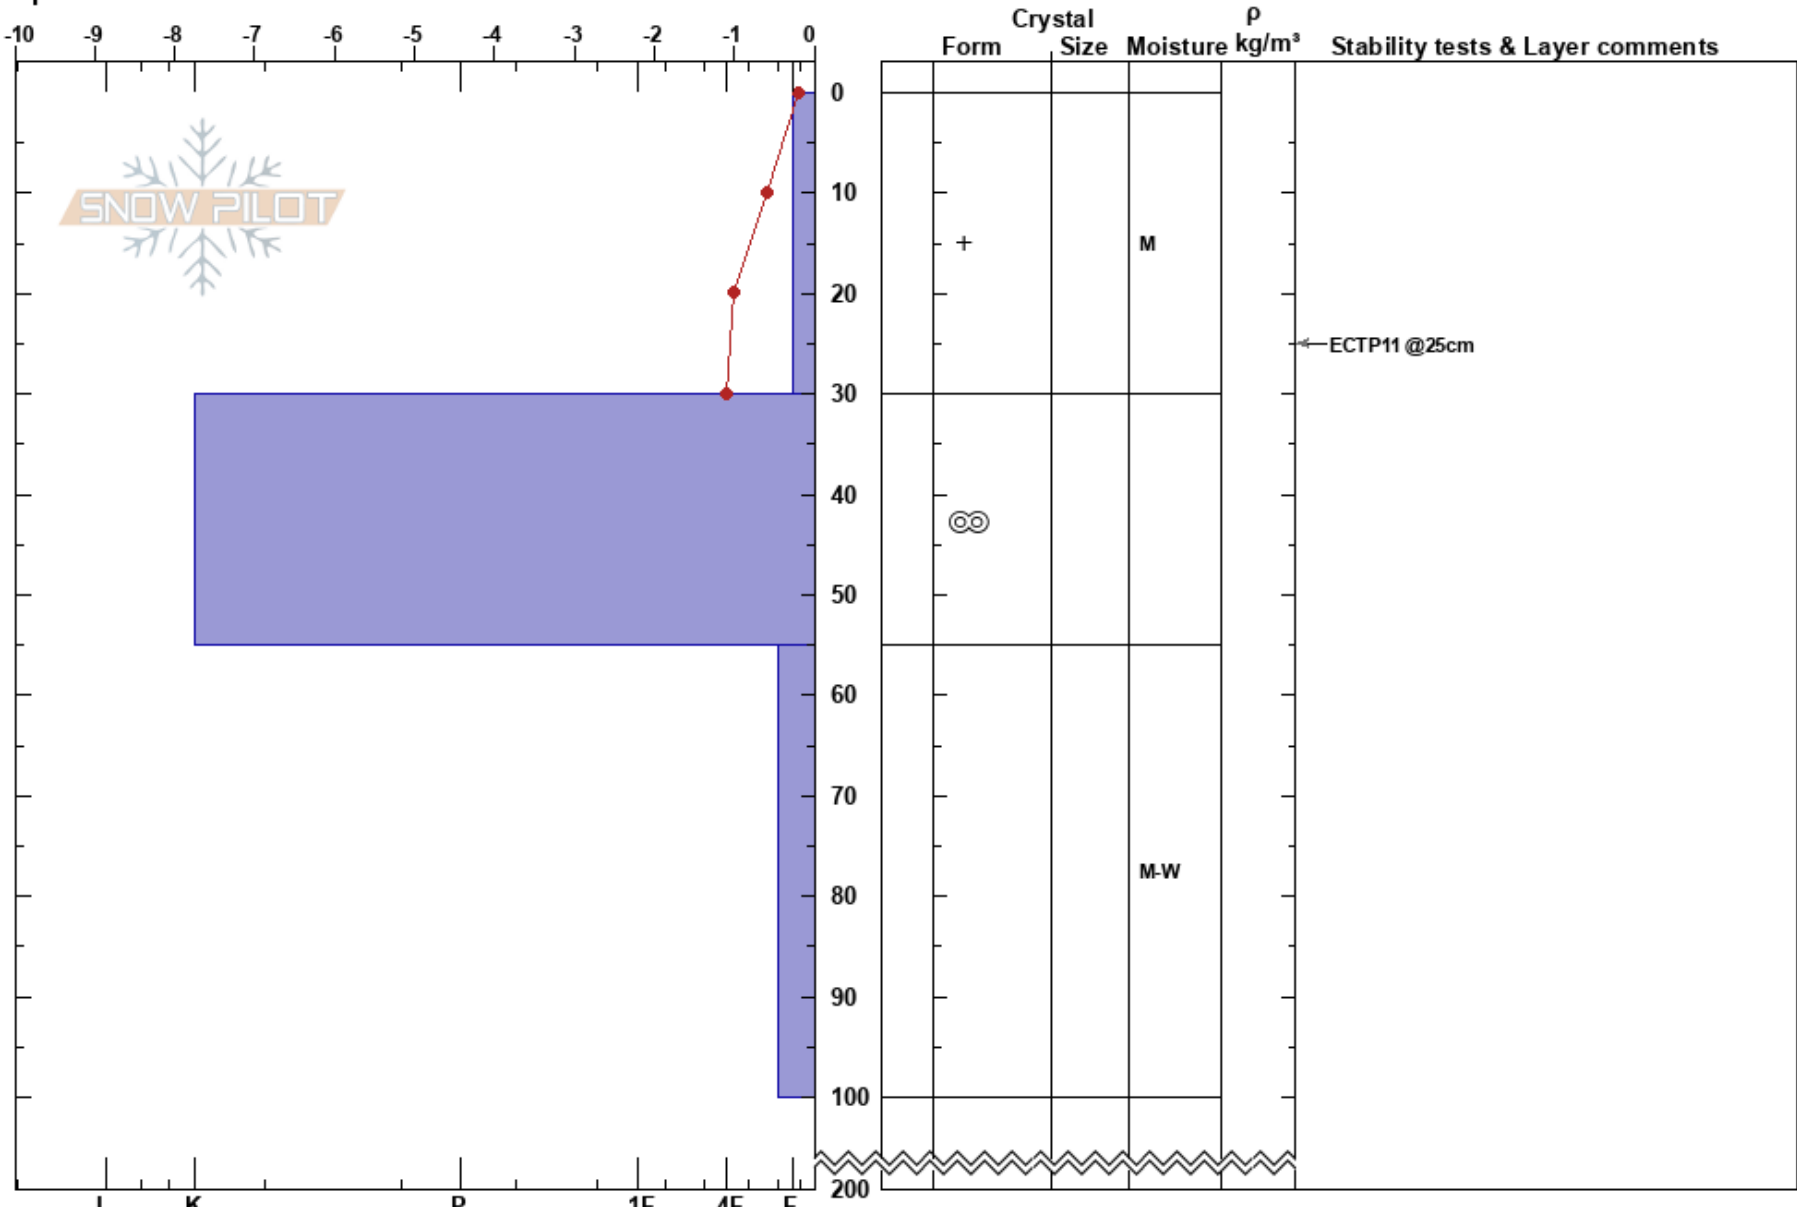

Tyskhuvudet
 Duved
 Sweden
Elevation: 900 m
Aspect: SE
Specifics:

Oskar Brodén
 27/03/2022 - 11:00
Co-ord:
Slope Angle: 22°
Wind Loading: yes

Stability:
Air Temperature: 1.1°C
Sky Cover: OVC
Precipitation: S1
Wind: W Gale Force