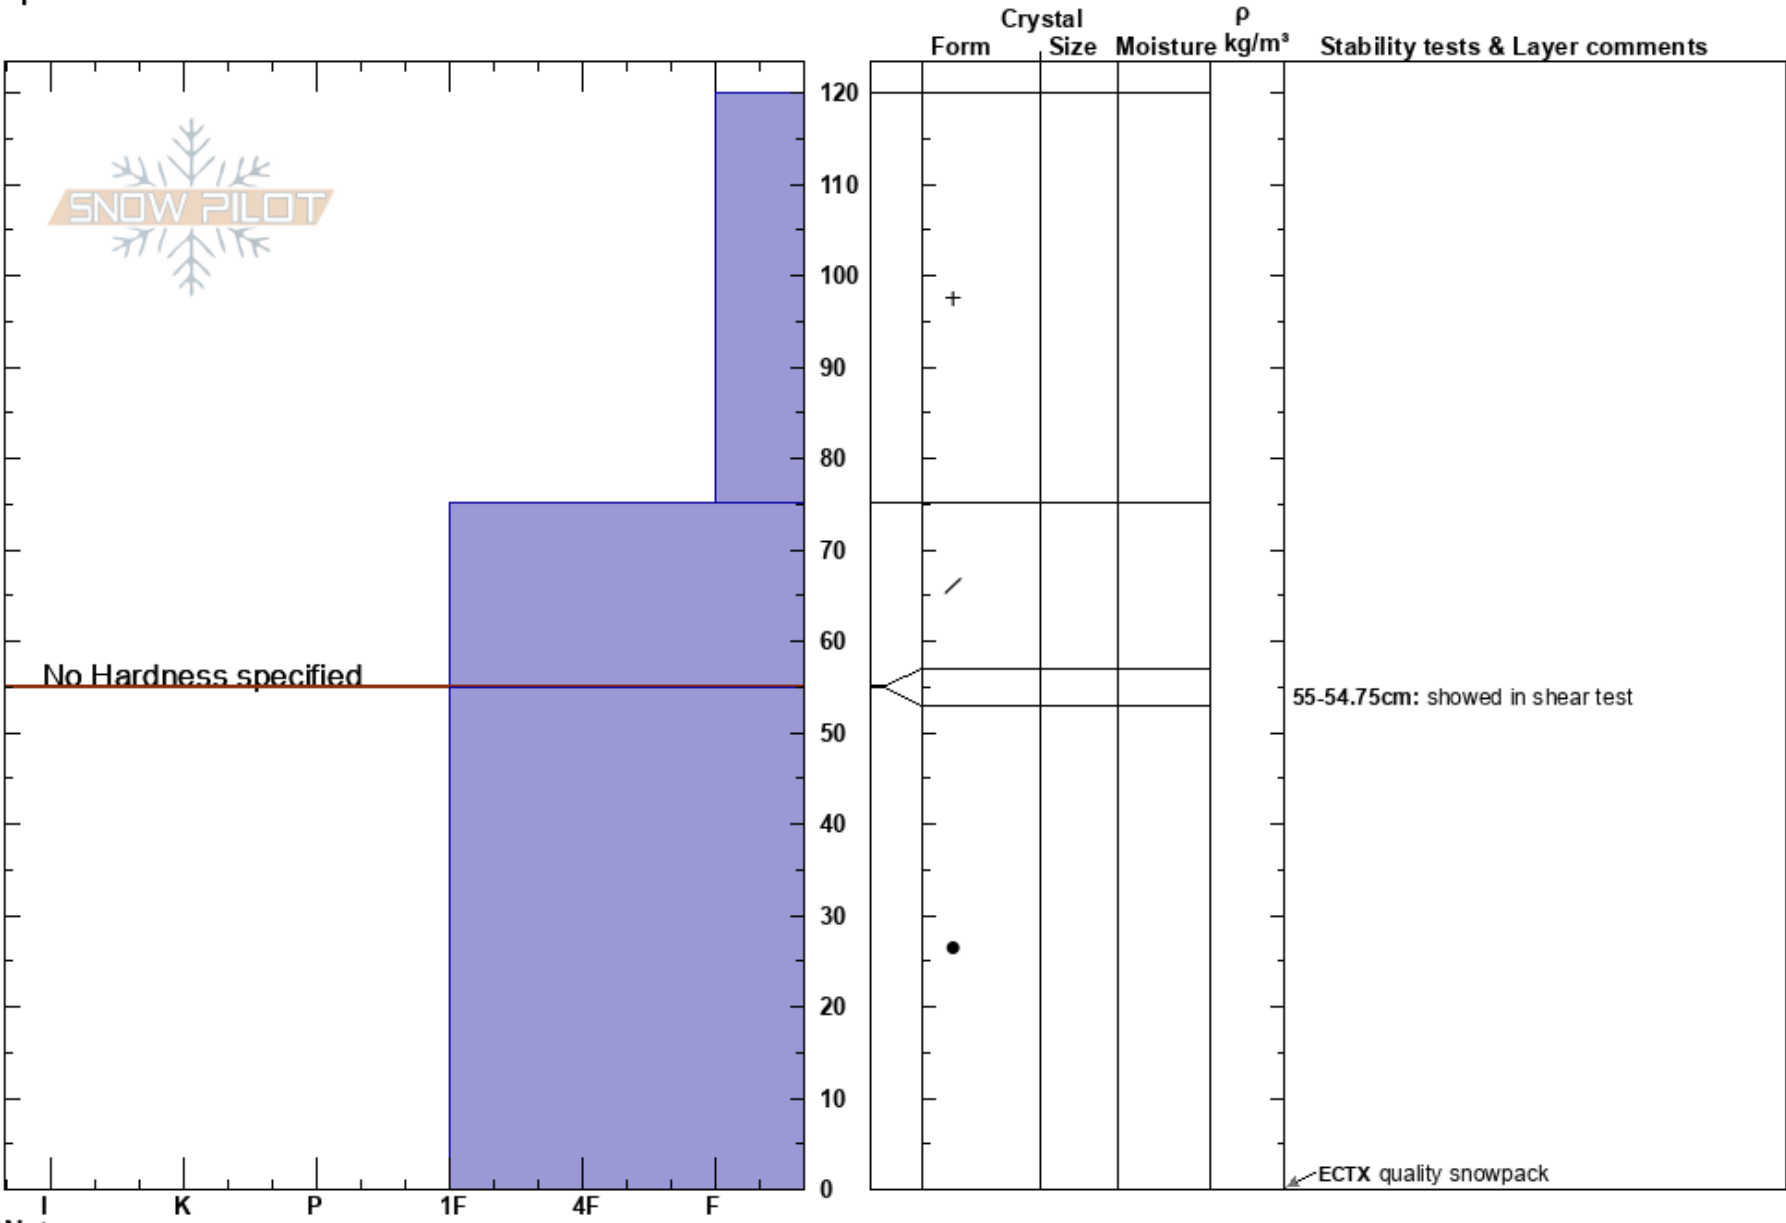

swiss chocolate
 Tordrillo Range
 AK
 Elevation: 3400 ft
 Aspect: N
 Specifics:

jake stinson
 03/26/2022 - 5:00pm
 Co-ord:
 Slope Angle: 40°
 Wind Loading:

Stability:
 Air Temperature:
 Sky Cover: FEW
 Precipitation:
 Wind:

HS:120
 PF:70
 55-54.75cm: showed in shear test
 55-54.75cm: Problematic layer

No Hardness specified

Notes: