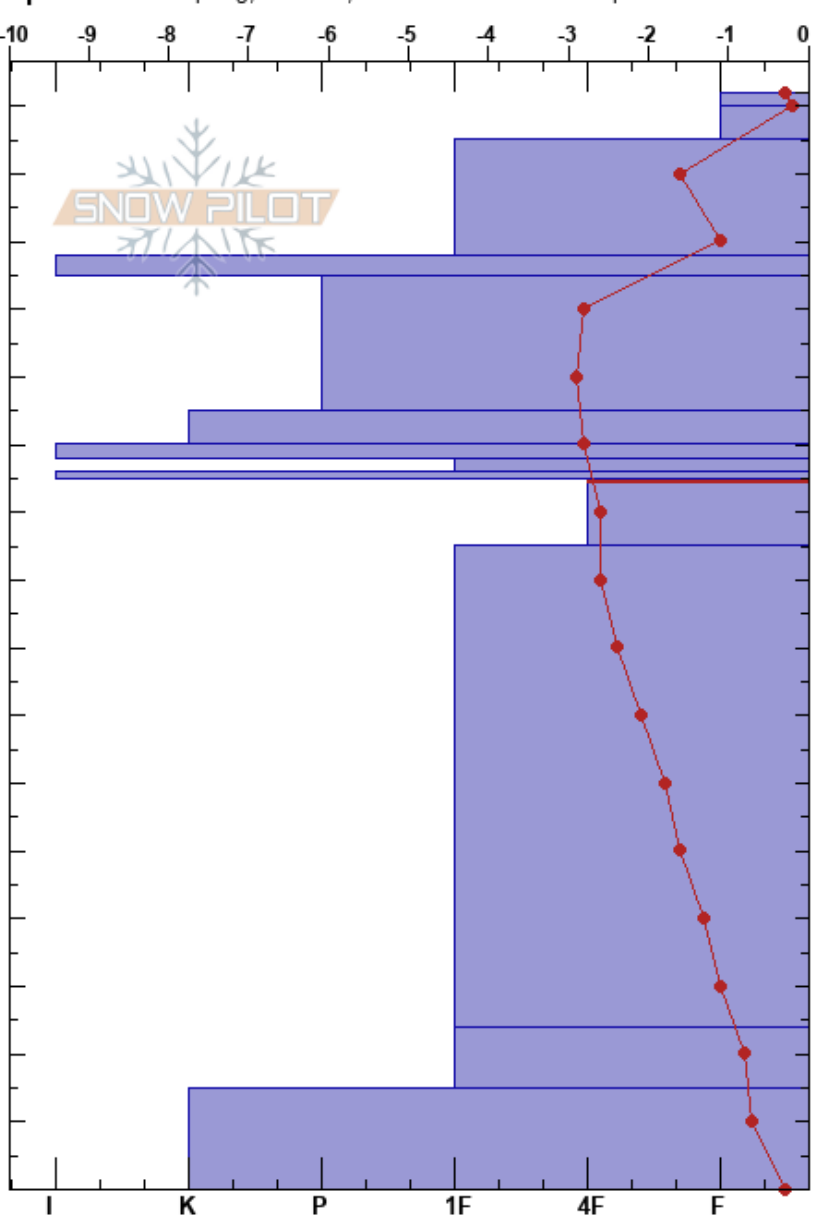

Avy 2 Bonita Mines
 San Juan Range
 CO
Elevation: 11179 ft
Aspect: NW
Specifics: Collapsing, localized; Snowmobile tracks on slope

Carolanne Powers
 03/26/2022 - 2:00pm
Co-ord:
Slope Angle: 22°
Wind Loading: previous

Stability:
Air Temperature: 7°C
Sky Cover: FEW
Precipitation: NO
Wind: Light Breeze

HS:162
PF:50 105-95cm:Problematic layer

Elevation (cm)	Crystal		ρ kg/m ³	Stability tests & Layer comments
	Form	Size		
162	○			
150	•	0.3		
140	⊙⊙			
130	•	0.5		
120	⊙⊙			
110	⊙			
105	⊙⊙			← CT28, RP @105cm
100	⊙⊙			← STH @105cm
90	⊕			
60	□	1		
20	□	2		
10	□	4		
0				← ECTX