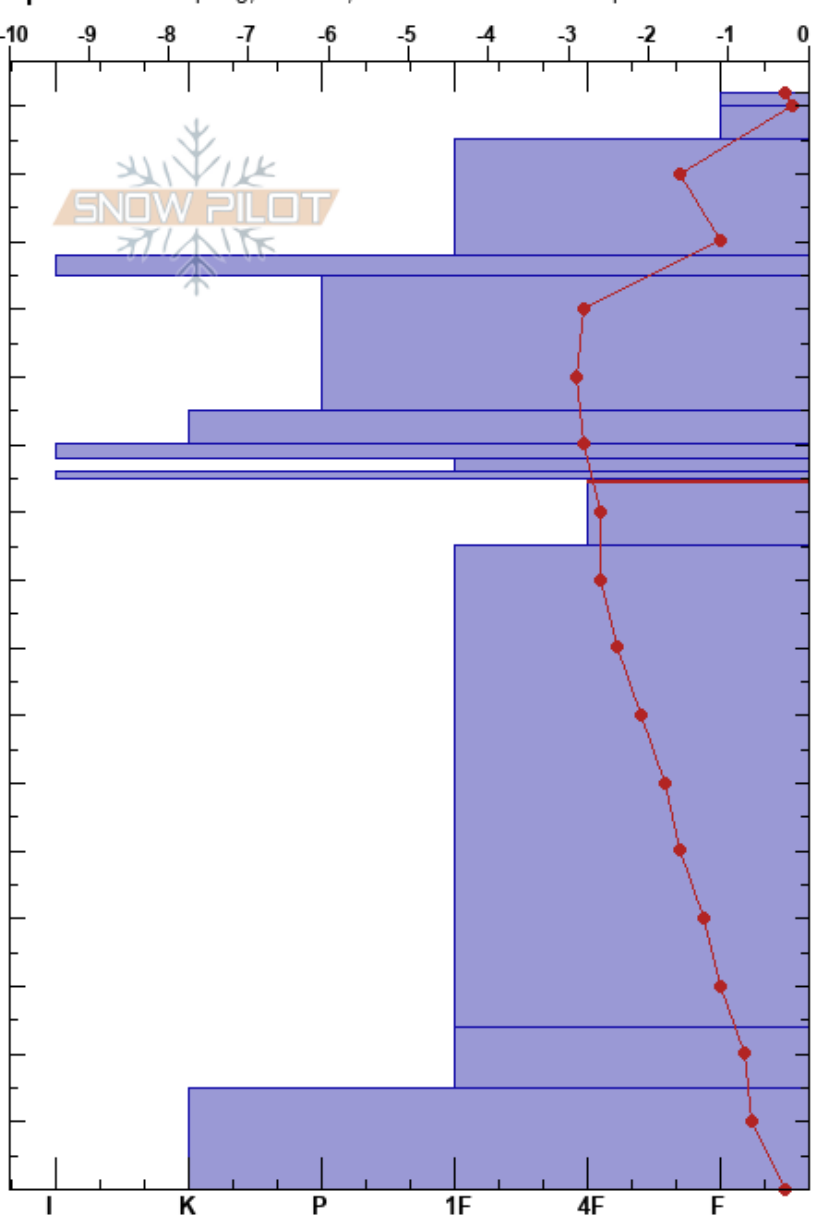

Avy 2 Bonita Mines
 San Juan Range
 CO
Elevation: 11179 ft
Aspect: NW
Specifics: Collapsing, localized; Snowmobile tracks on slope

Carolanne Powers
 03/26/2022 - 2:00pm
Co-ord:
Slope Angle: 22°
Wind Loading: previous

Stability:
Air Temperature: 7°C
Sky Cover: FEW
Precipitation: NO
Wind: Light Breeze

HS:162
PF:50 105-95cm:Problematic layer

Height (cm)	Crystal		Moisture	ρ kg/m ³	Stability tests & Layer comments
	Form	Size			
162	○				
150	•	0.3			
140	⊙⊙				
130	•	0.5			
120	⊙⊙				
110	⊙				
105	⊙⊙				← CT28, RP @105cm
100	⊙⊙				← STH @105cm
90	⊕				
60	□	1			
20	□	2			
10	□	4			
0					← ECTX