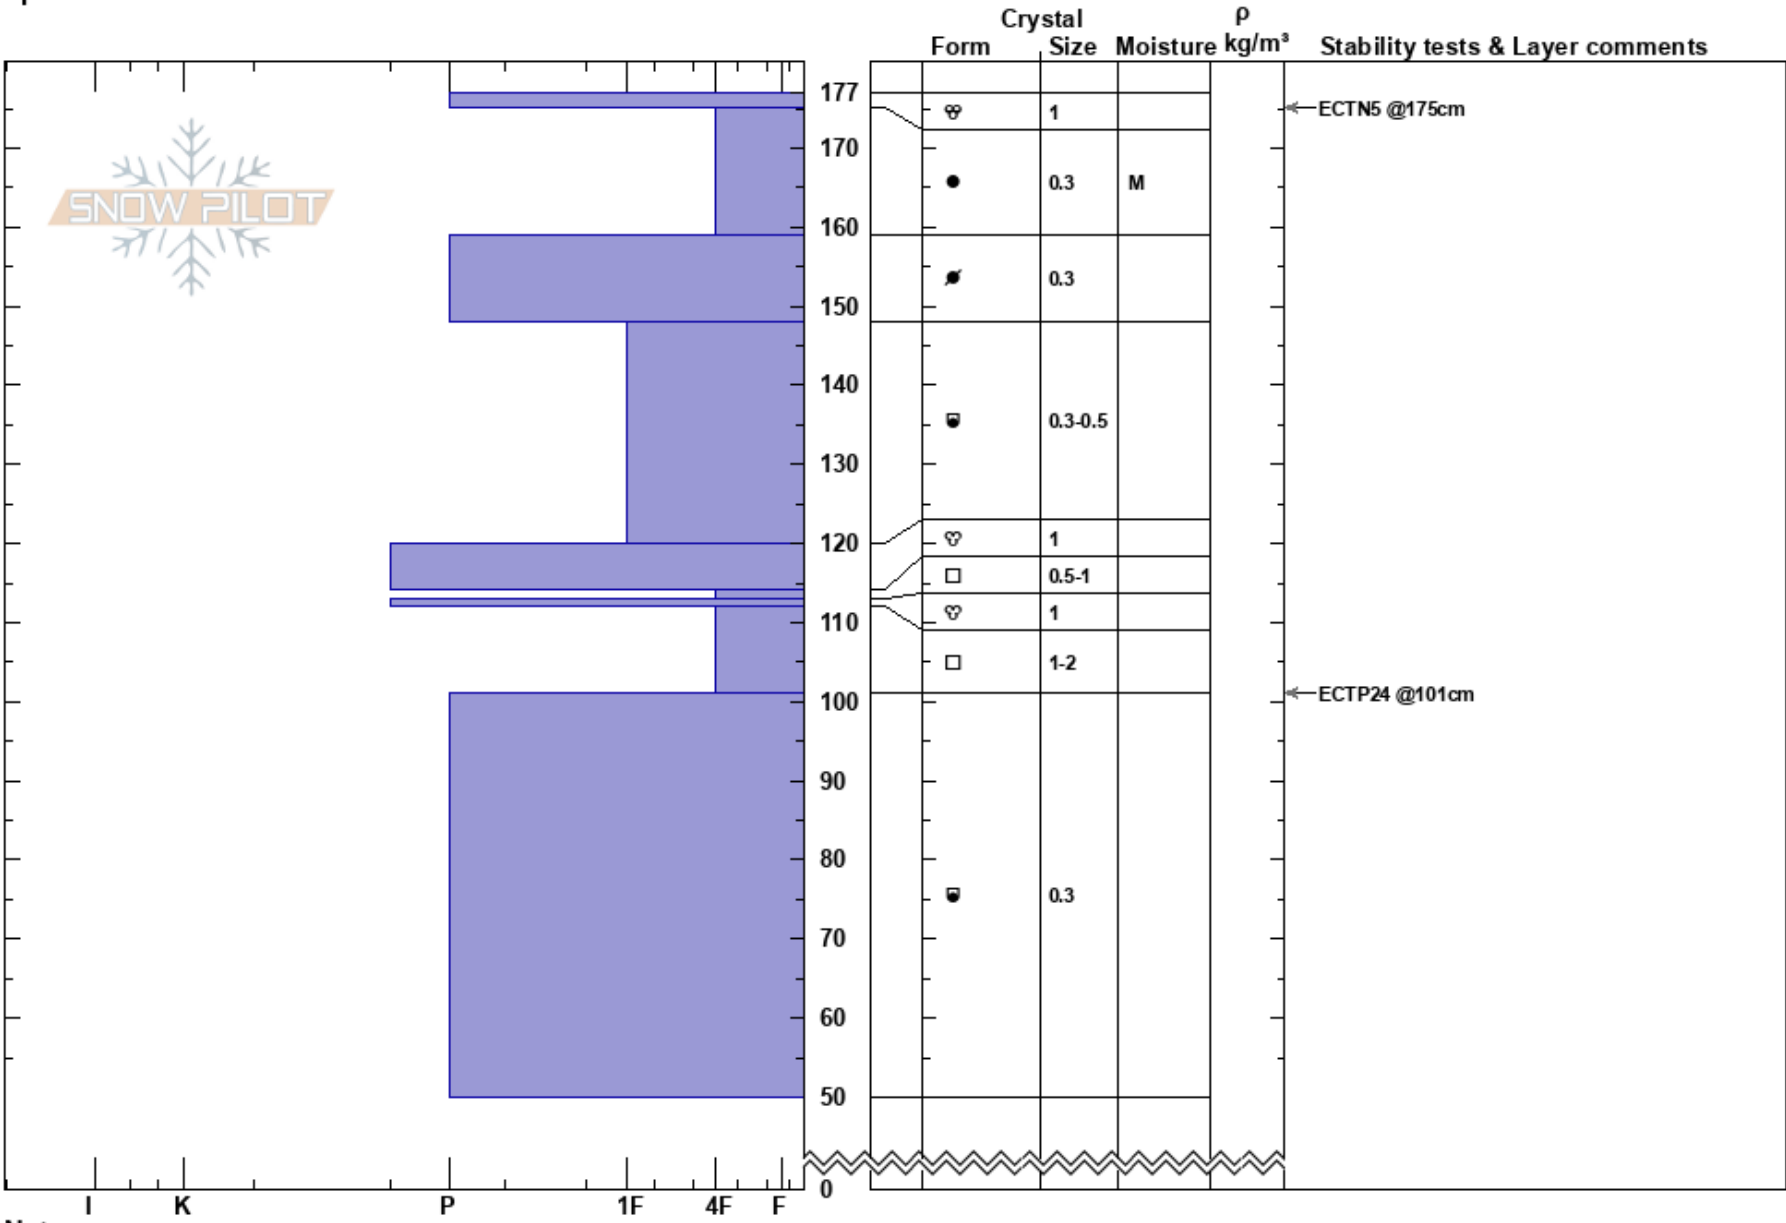

Poplar Creek E NTL
 Sawatch
 CO
 Elevation:
 Aspect:
 Specifics:

Jeremiah Primmer
 03/26/2022 - 2:00pm
 Co-ord:
 Slope Angle:
 Wind Loading: yes

Stability:
 Air Temperature: 5°C
 Sky Cover: SCT
 Precipitation: NO
 Wind: NW Strong

HS:177
 PF:1
 PS:1
 Layer Notes:
 112-101cm:Problematic layer

Notes: