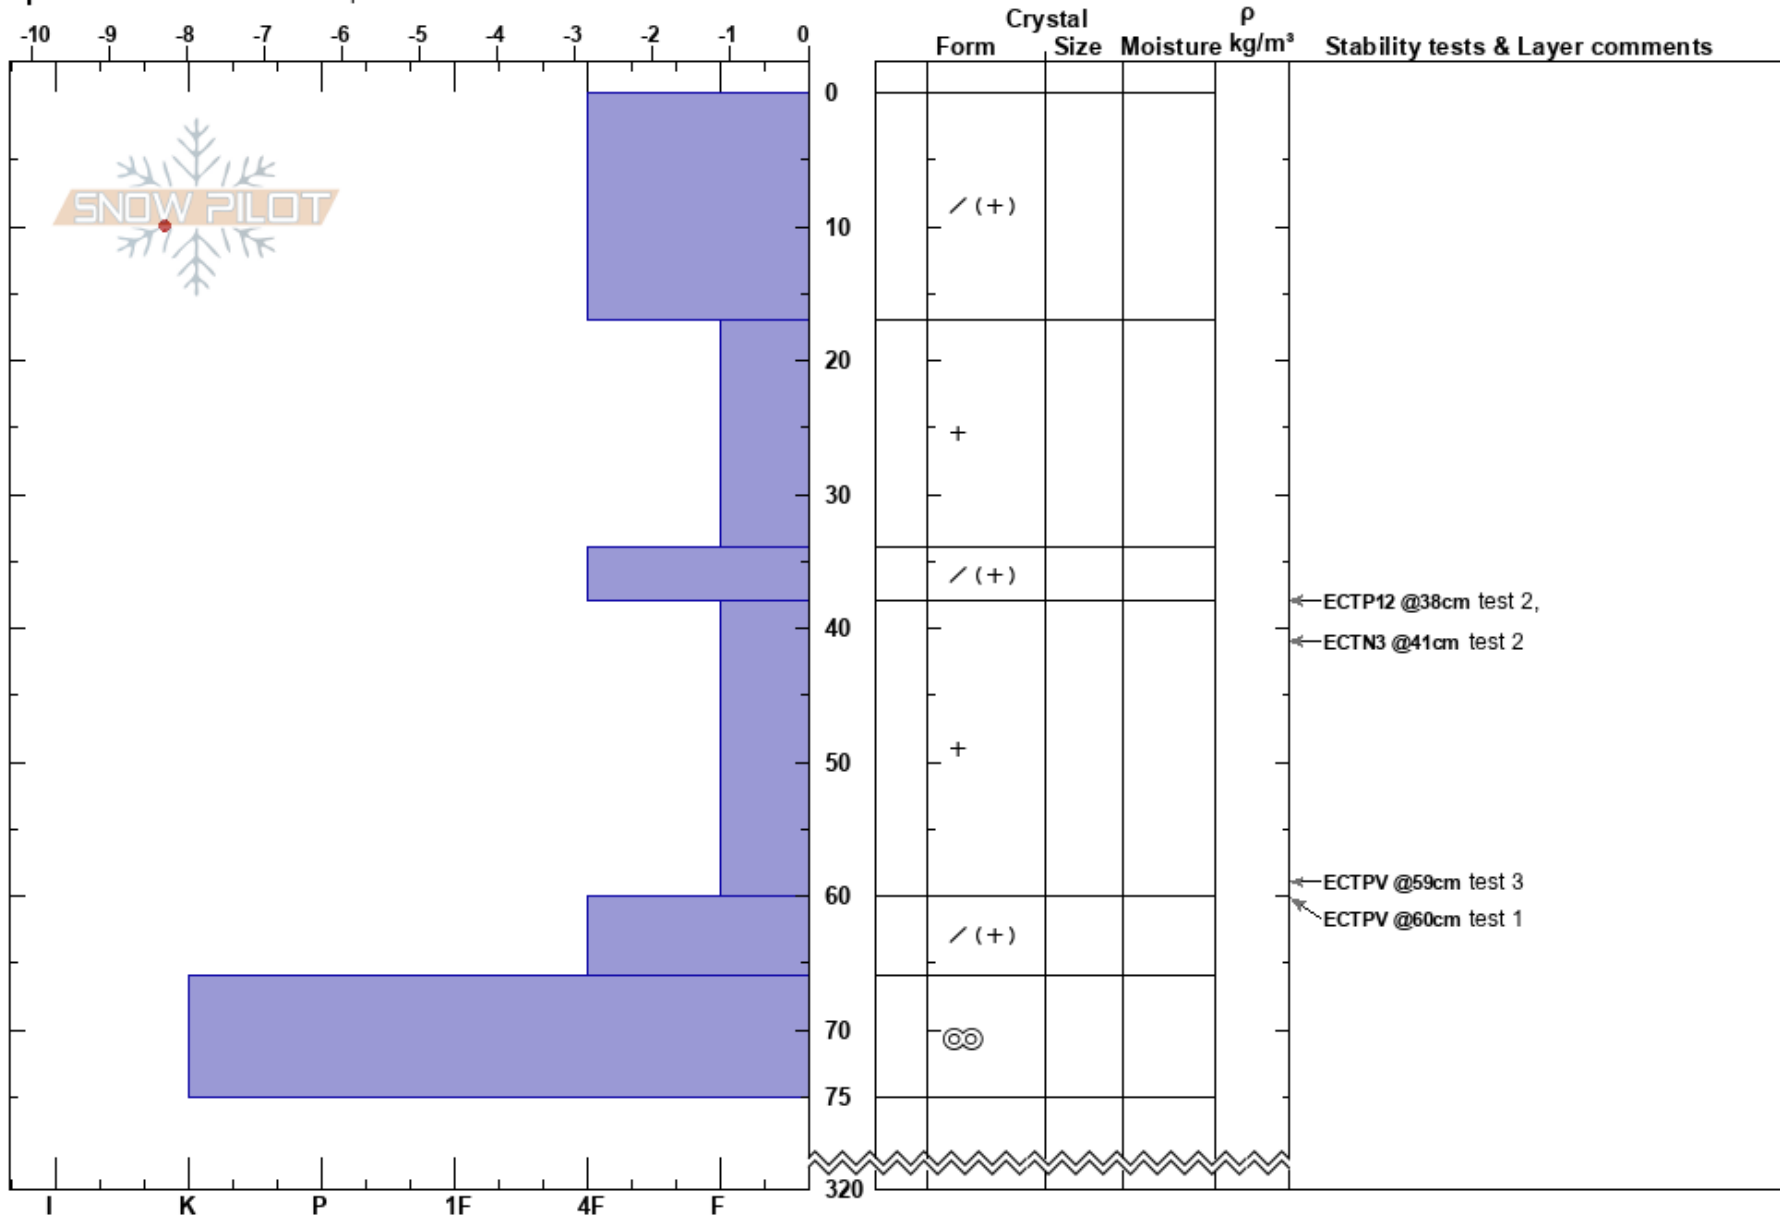

Sjangeli gruvstuga
 Abisko
 Sweden
Elevation: 900 m
Aspect: S

Stefan Hedlund
 26/03/2022 - 11:00
Co-ord:
Slope Angle: 20°
Wind Loading: yes

Stability: HS:320
Air Temperature: -10.3°C PF:40
Sky Cover: FEW
Precipitation: NO
Wind: NW Moderate
Layer Notes:

Specifics: We snowmobiled slope

Notes: Liten läslutning. HS 320+
 Gjorde 3 separata ECT efter varandra.
 Körde skoter ca 30 grader brant, inga sprickor.