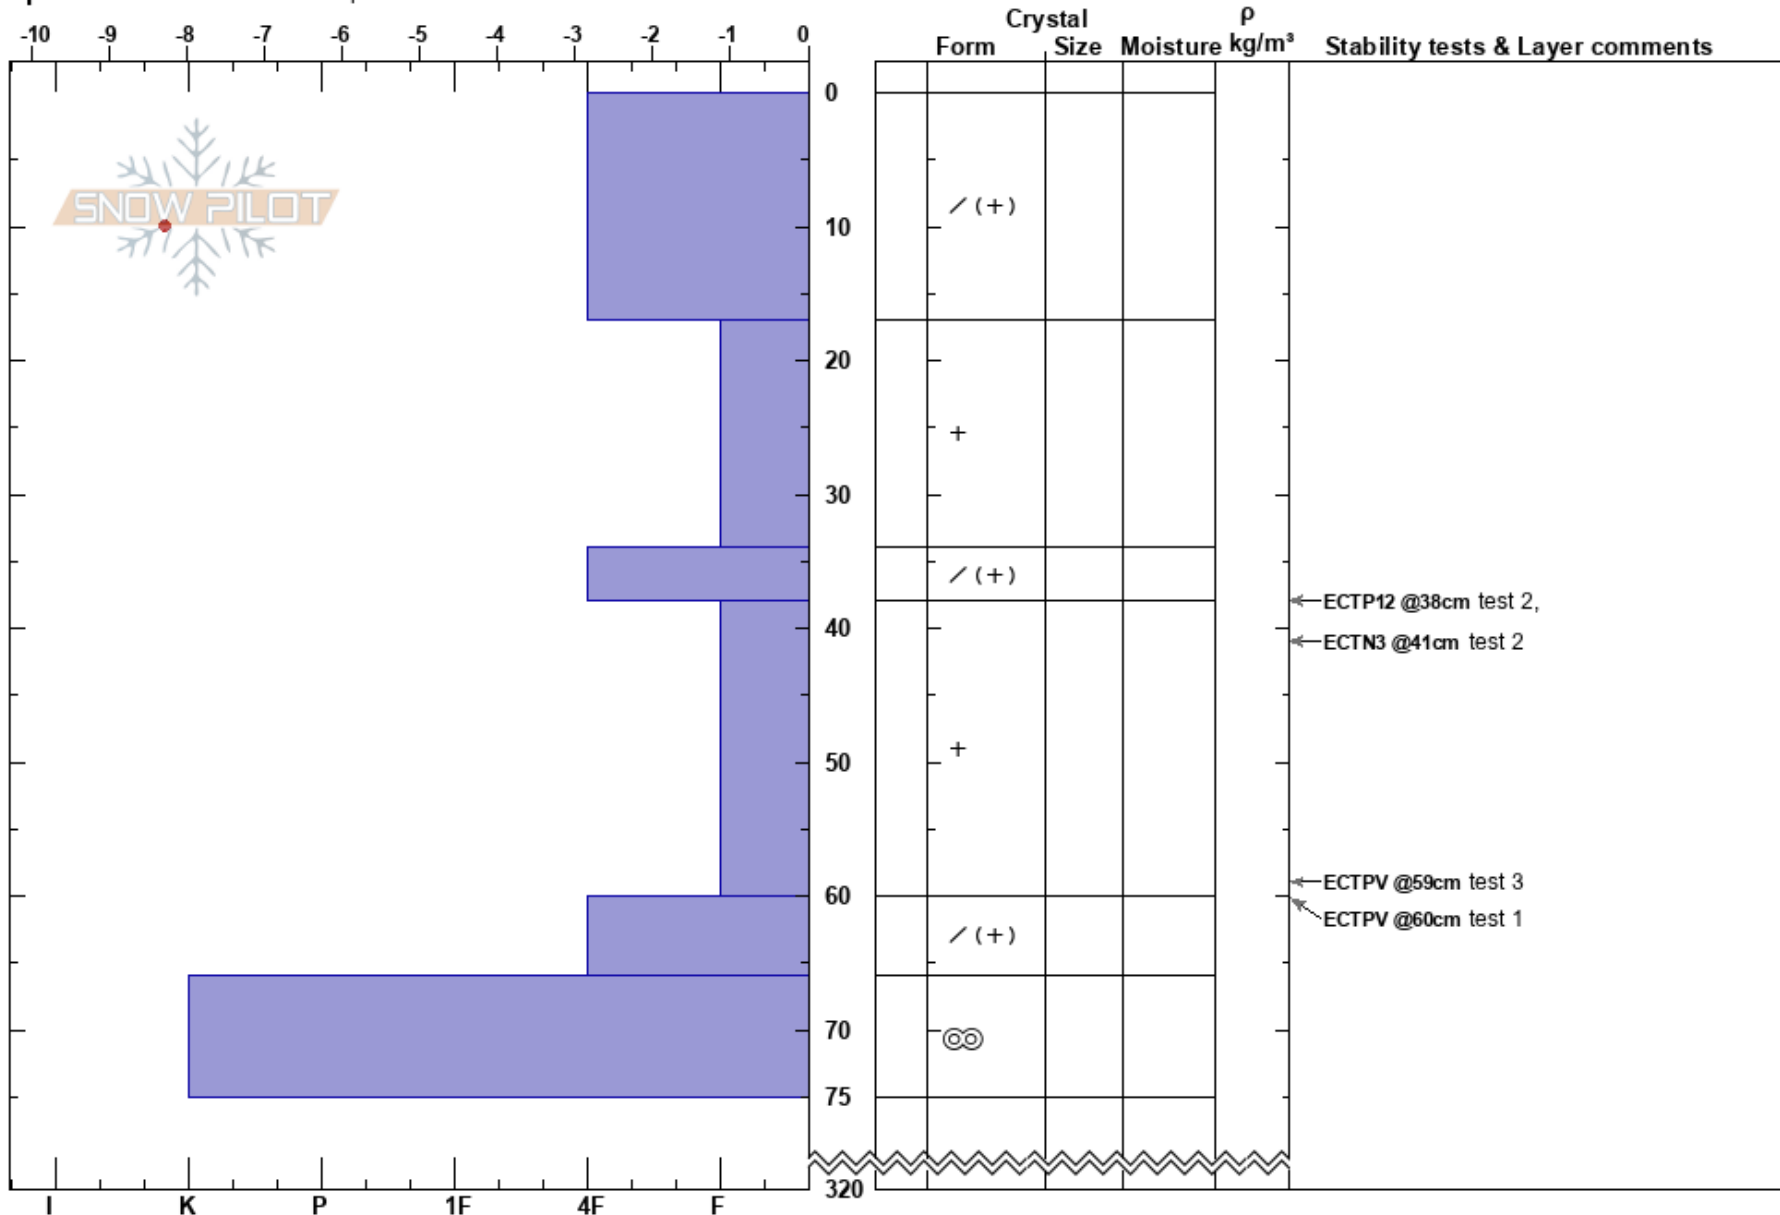

Sjangeli gruvstuga
 Abisko
 Sweden
Elevation: 900 m
Aspect: S

Stefan Hedlund
 26/03/2022 - 11:00
Co-ord:
Slope Angle: 20°
Wind Loading: yes

Stability: HS:320
Air Temperature: -10.3°C PF:40
Sky Cover: FEW
Precipitation: NO
Wind: NW Moderate

Layer Notes:

Specifics: We snowmobiled slope

Notes: Liten läslutning. HS 320+
 Gjorde 3 separata ECT efter varandra.
 Körde skoter ca 30 grader brant, inga sprickor.