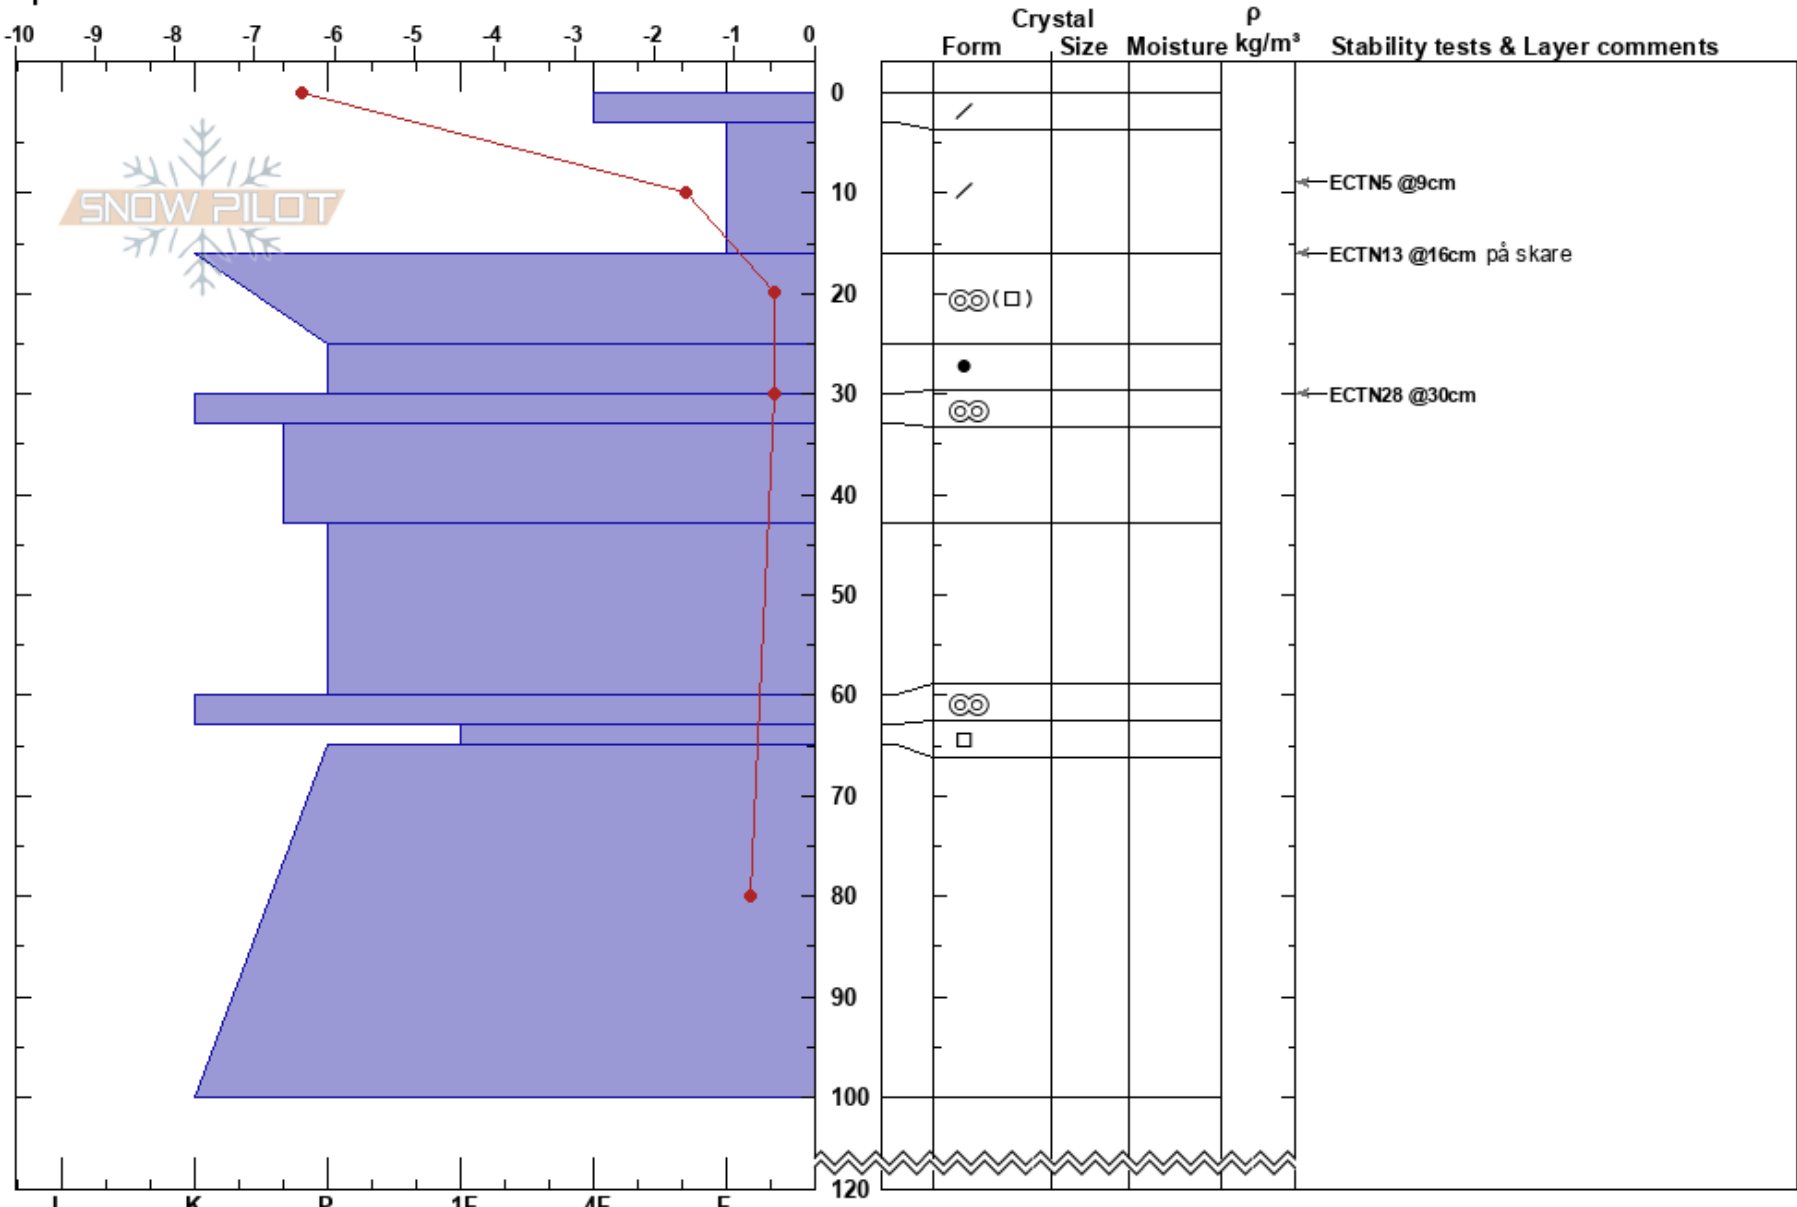

Brakkon 903
 Västra Vindelfjällen
 Sweden
 Elevation: 902 m
 Aspect: 125°
 Specifics:

Sam Hedman
 26/03/2022 - 11:50
 Co-ord:
 Slope Angle: 30°
 Wind Loading: no

Stability:
 Air Temperature: -4°C
 Sky Cover: FEW
 Precipitation: NO
 Wind: NW Light Breeze

HS:120
 PF:10
 3-16cm: Problematic layer

Notes: Vindbyar som ger något lite drevsnö mycket lokalt.