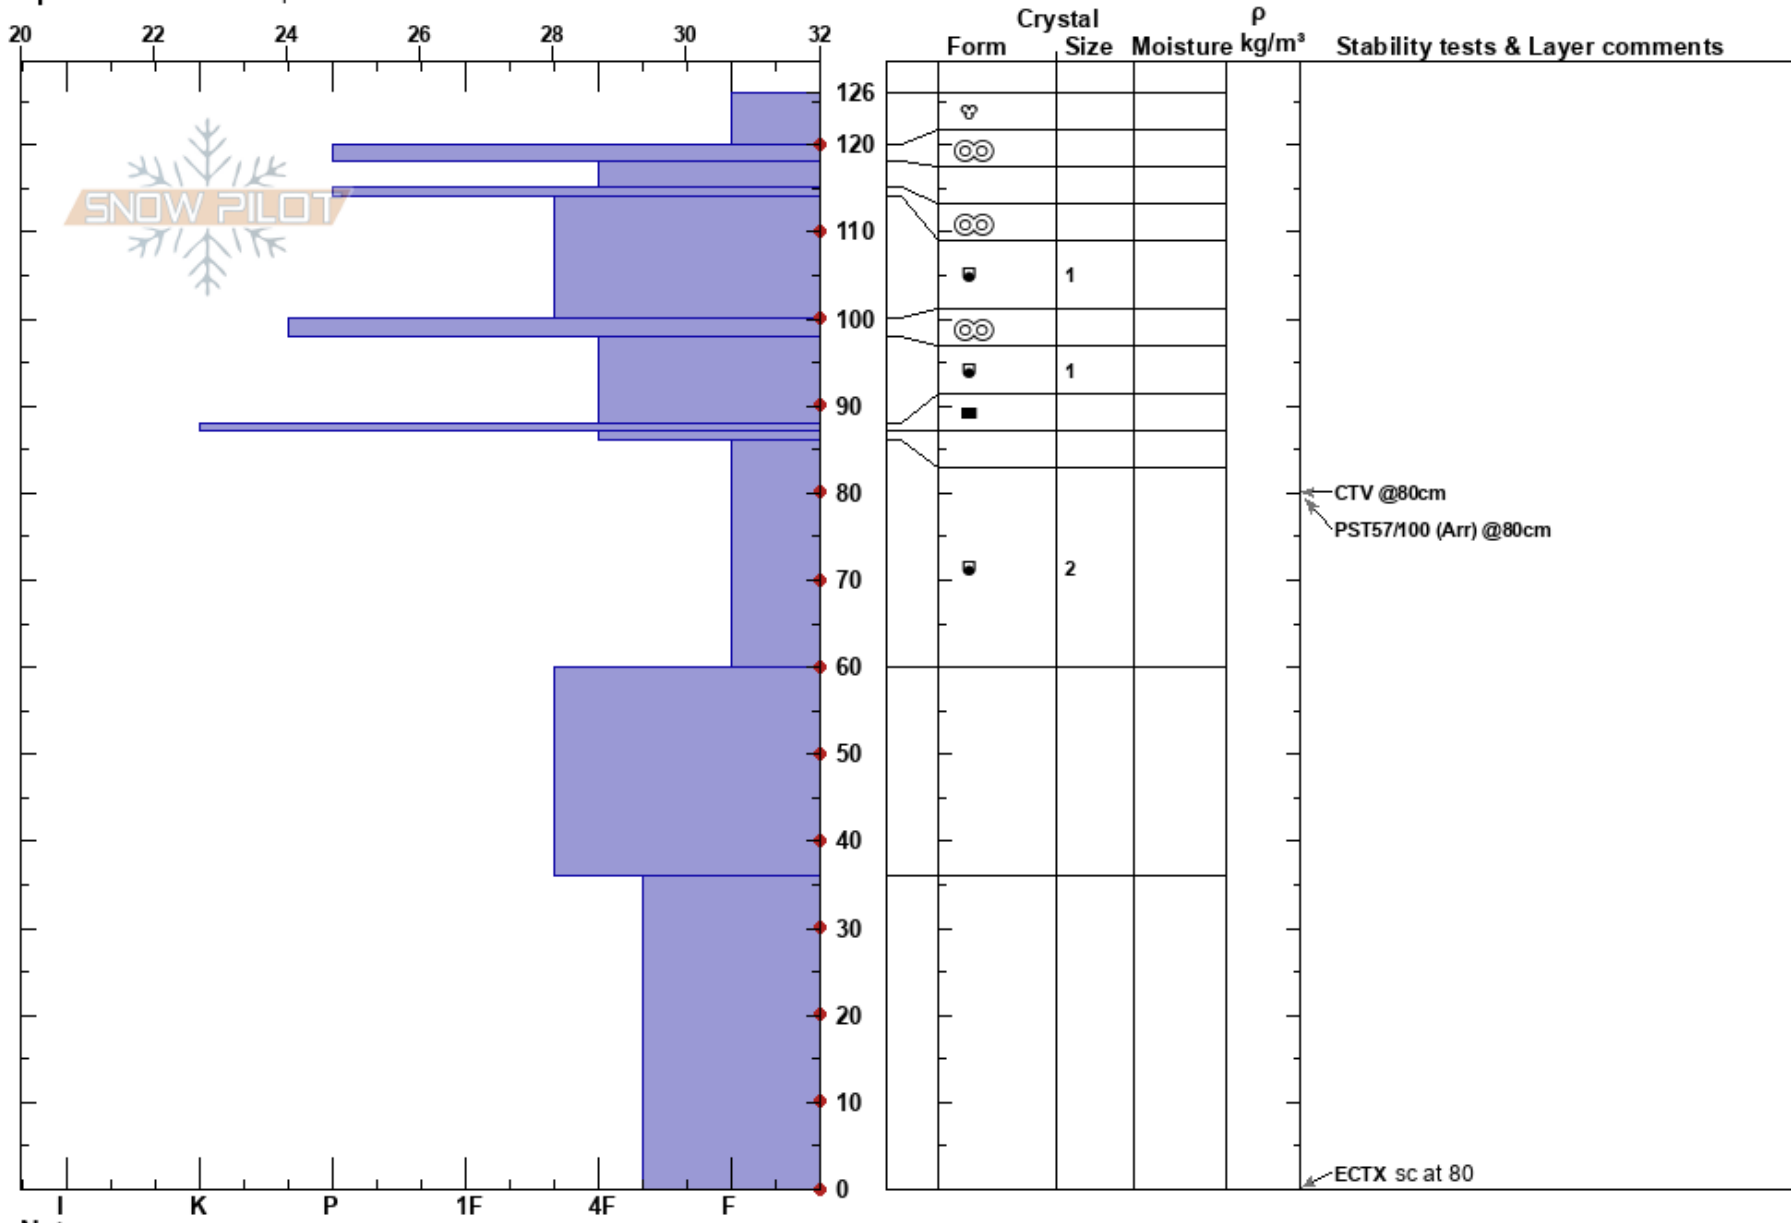

Far T Pit  
 Ashcroft  
 CO  
**Elevation:** 10700 ft  
**Aspect:** NE  
**Specifics:** We skied slope

Ben Merkle  
 03/25/2022 - 1:00pm  
**Co-ord:**  
**Slope Angle:** 10°  
**Wind Loading:** previous

**Stability:** Good  
**Air Temperature:** 35°F  
**Sky Cover:** CLR  
**Precipitation:** NO  
**Wind:** NW Calm

**HS:** 126  
**Layer Notes:** 86-60cm: Problematic layer

Notes: