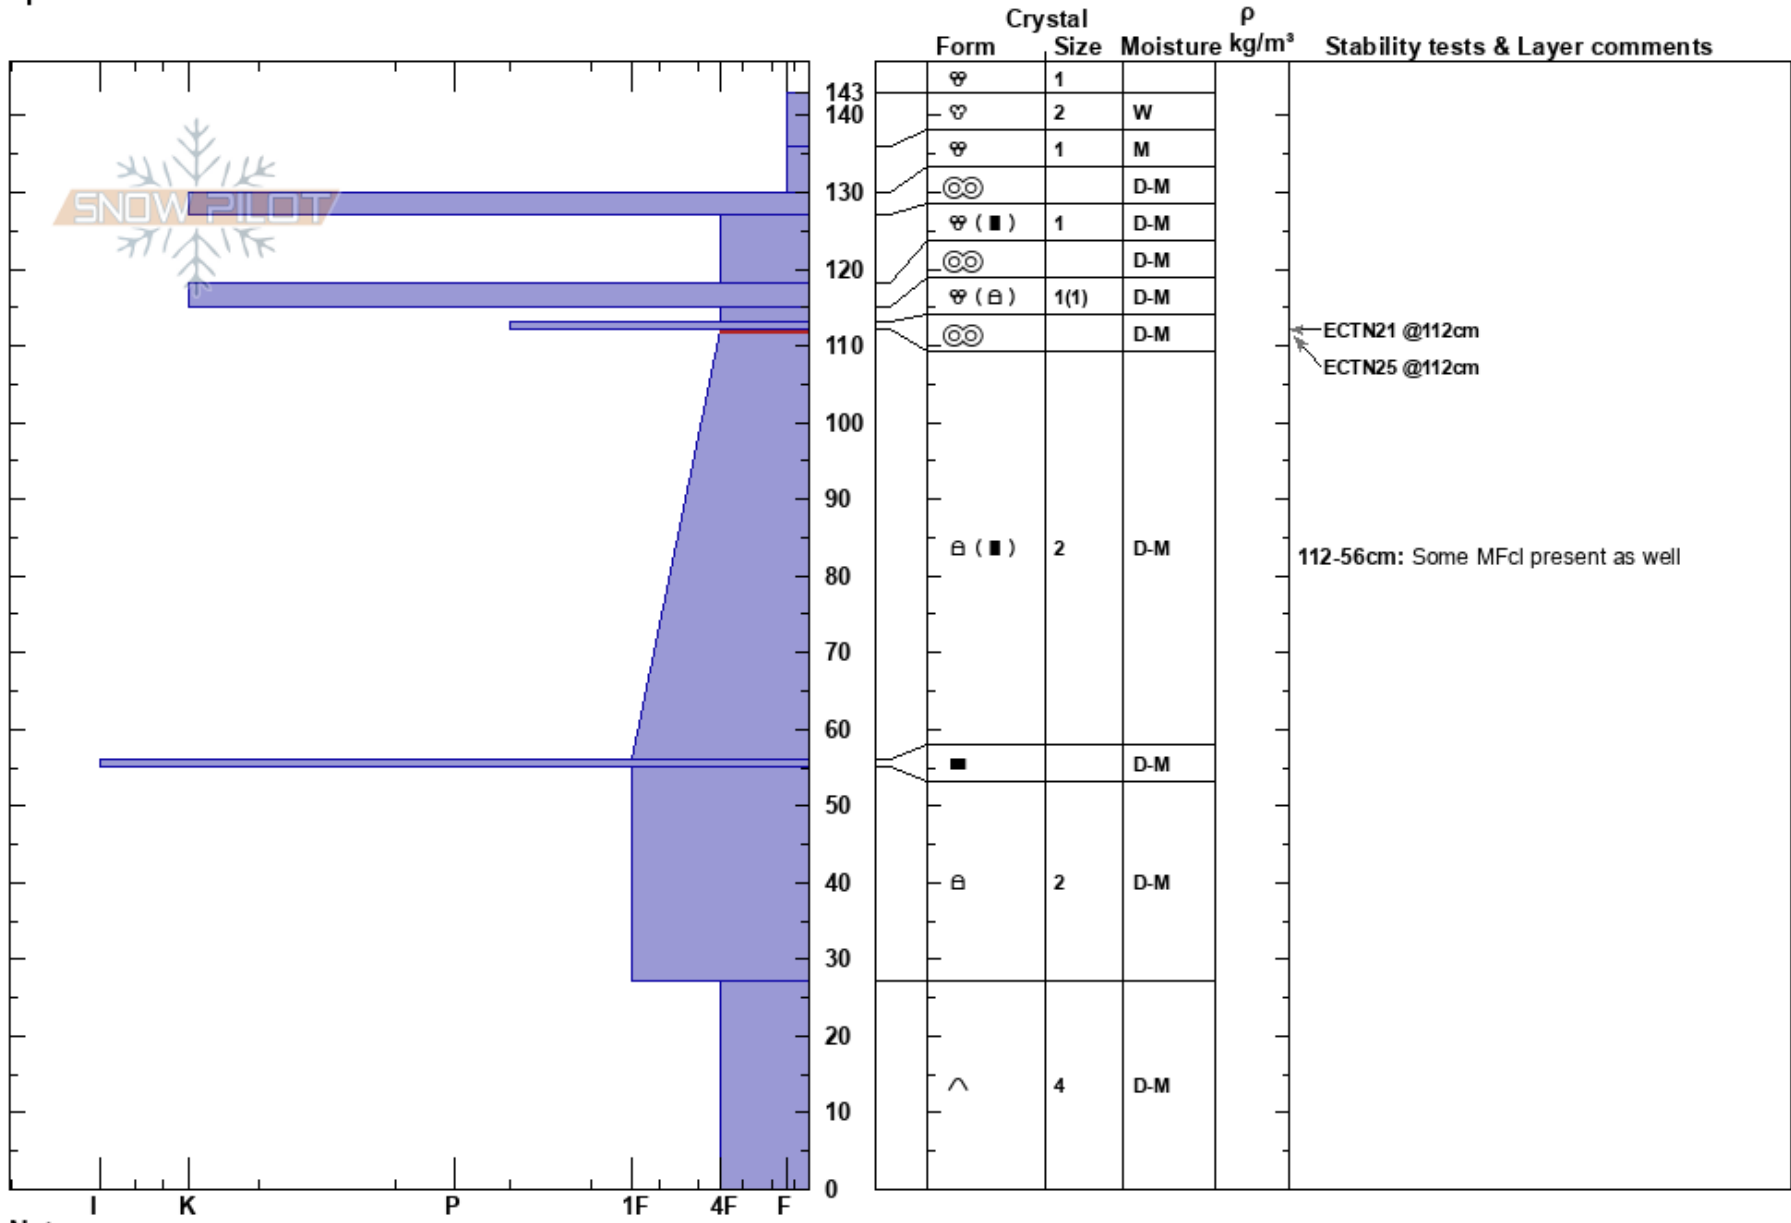

220325 E Stanley SE  
 Berthoud Pass  
 CO  
 Elevation: 11391 ft  
 Aspect: SE  
 Specifics:

Ryan Zarter  
 03/25/2022 - 12:45pm  
 Co-ord: 39.78470N, -105.79920W  
 Slope Angle: 31°  
 Wind Loading:

Stability:  
 Air Temperature: -2°C  
 Sky Cover: FEW  
 Precipitation: NO  
 Wind: NW Moderate

HS: 143  
 PF: 120  
 PS: 10  
 Layer Notes:  
 112-56cm: Some MFcl present as well  
 112-56cm: Problematic layer

Notes: