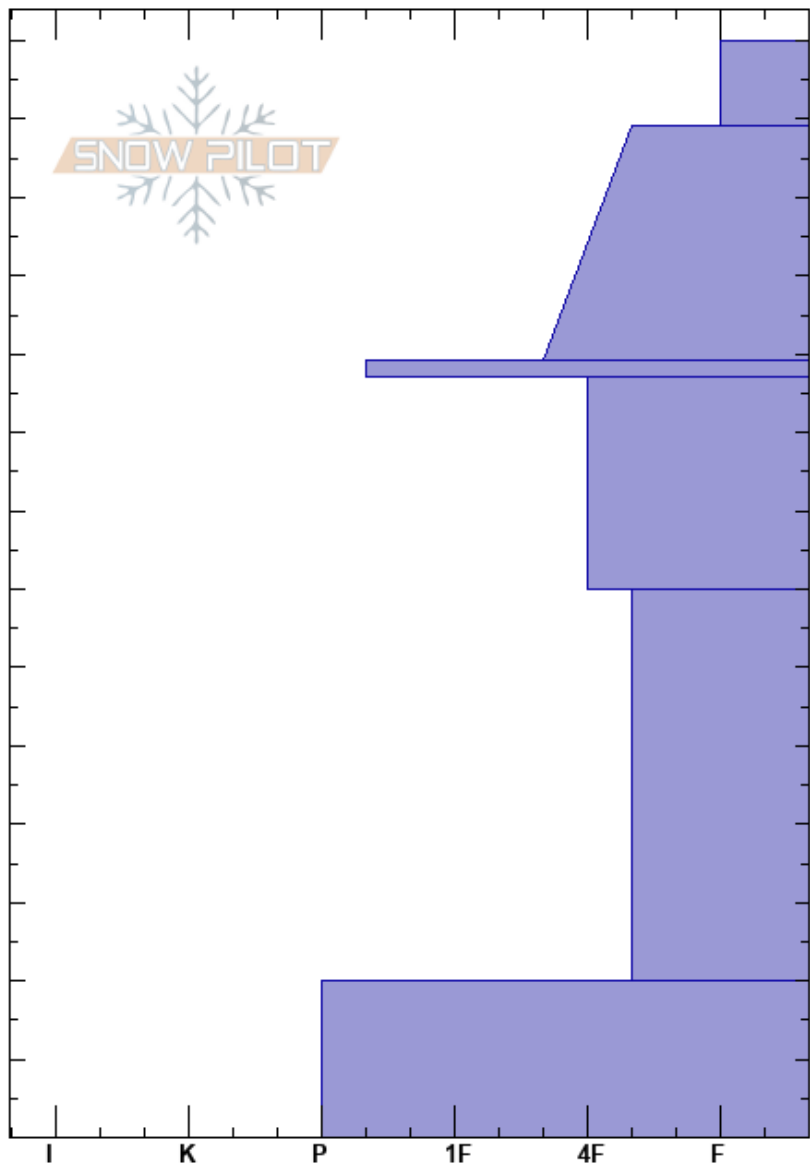

Wheeler NE
 Gallatin Range-N
 MT
 Elevation: 8100 ft
 Aspect: 50°
 Specifics:

Ian Hoyer
 03/23/2022 - 12:00pm
 Co-ord: 45.50345N, -111.07616W
 Slope Angle: 32°
 Wind Loading: no

Stability: Fair
 Air Temperature:
 Sky Cover: FEW
 Precipitation: NO
 Wind: S Light Breeze

HS:140
 PF:20 97-70cm:Problematic layer
 PS:100

Crystal Form	Crystal Size	Moisture	ρ kg/m ³	Stability tests & Layer comments
/		D		
/				
⊙⊙				← ECTN23 @97cm ← ECTN24 @97cm
⊖	1-2			
□	2-4			
□ ⊙⊙	2-4			