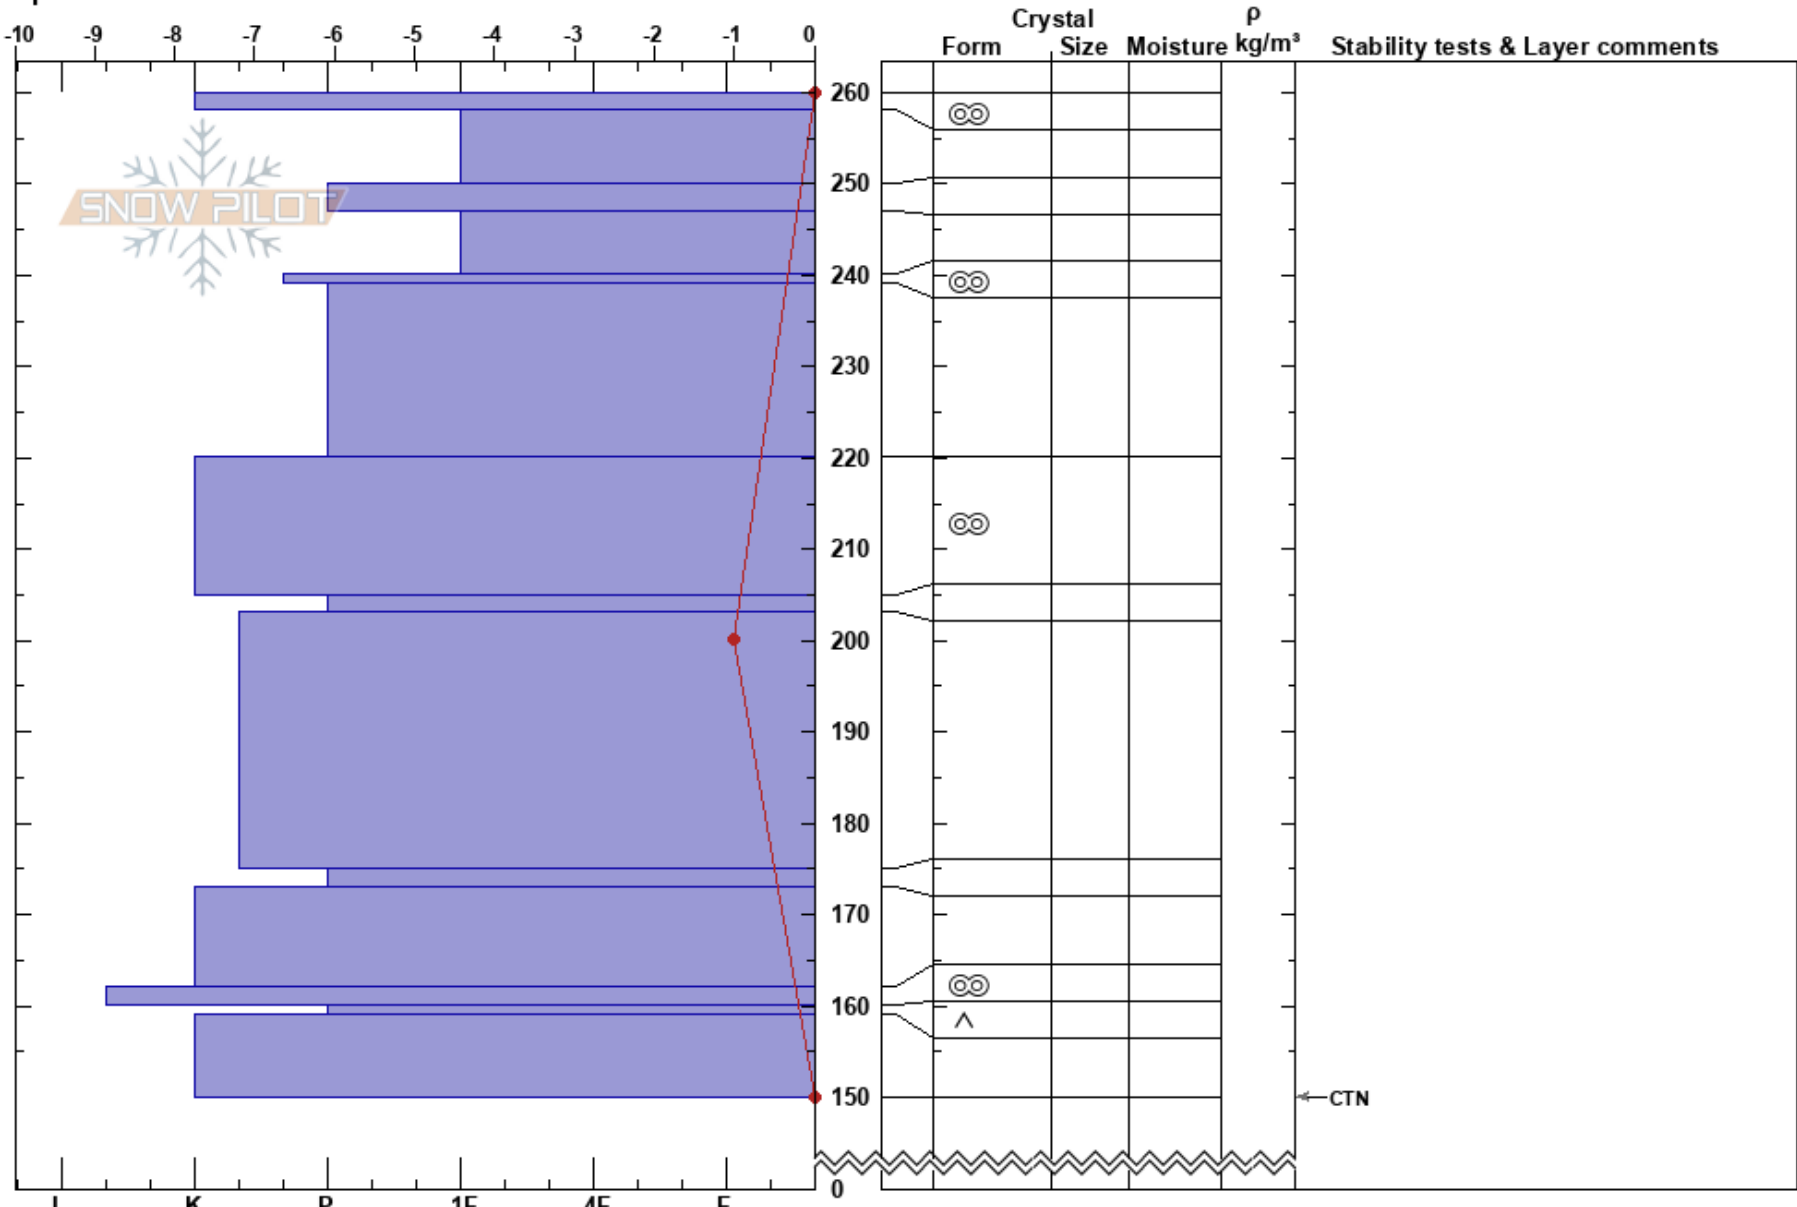

Mullan Pass
 Bitterroot
 MT
 Elevation: 6171 ft
 Aspect: W
 Specifics:

Mikey Church
 03/24/2022 - 12:00pm
 Co-ord: 47.47823N, -115.63053W
 Slope Angle: 21°
 Wind Loading:

Stability:
 Air Temperature: 4°C
 Sky Cover: FEW
 Precipitation: NO
 Wind: Calm

HS:260
 PF:30
 PS:10
 160-159cm:Problematic layer

Notes: