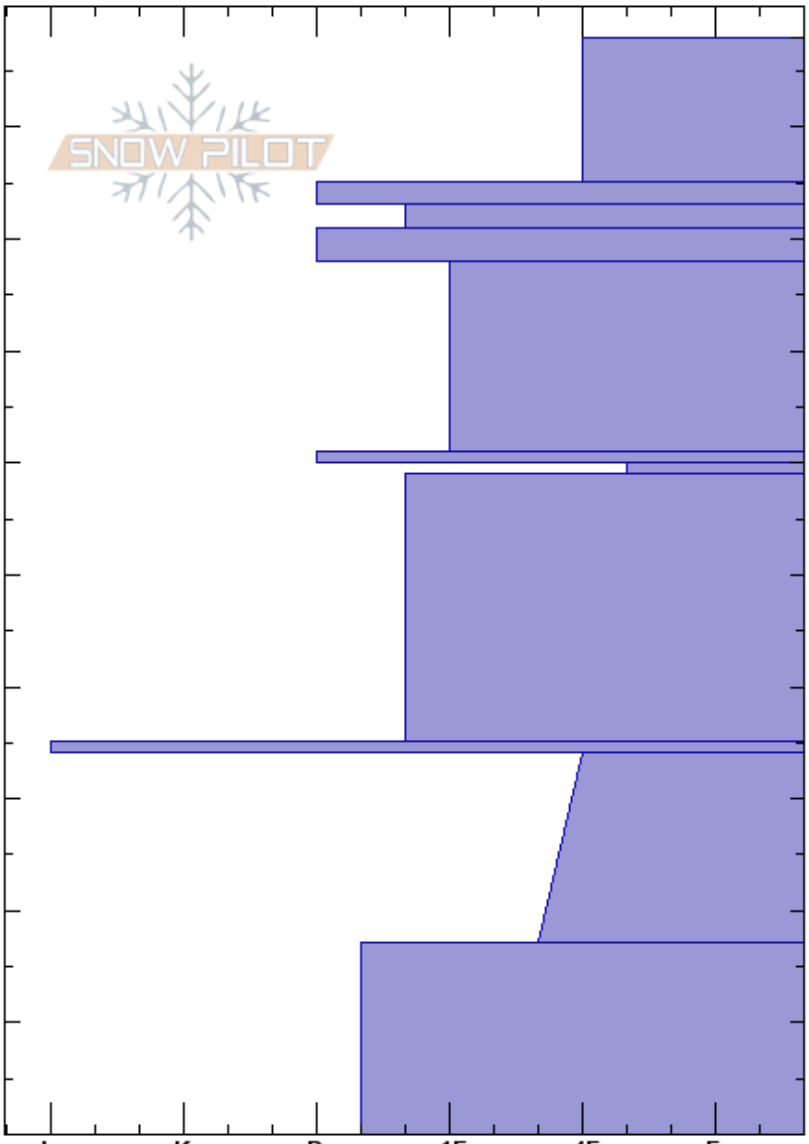

171212 Cameron Pass
 Front Range
 CO
 Elevation: 11140 ft
 Aspect: NE
 Specifics:

Ryan Zarter
 12/12/2017 - 10:30am
 Co-ord: 40.52053N, -105.89830W
 Slope Angle: 32°
 Wind Loading: previous

Stability:
 Air Temperature: 1°C
 Sky Cover: FEW
 Precipitation: NO
 Wind: NW Light Breeze

HS:98 Layer Notes:

Height (ft)	Crystal		ρ kg/m ³	Stability tests & Layer comments
	Form	Size		
98				
90	□	0.5	D	
88	⊙⊙		D	
85	⊖	0.5	D	
82	⊙⊙(□)	0.5-1	D	
70	□	0.5-1.5	D	
62	⊙⊙(□)	0.5	D	← ECTP22 @60cm
60	□	1.5-2	D	
50	⊖	1-1.5	D	
35	■		D	
25	□	2	D	
10	□	2	D	

Notes: South Diamond Pk