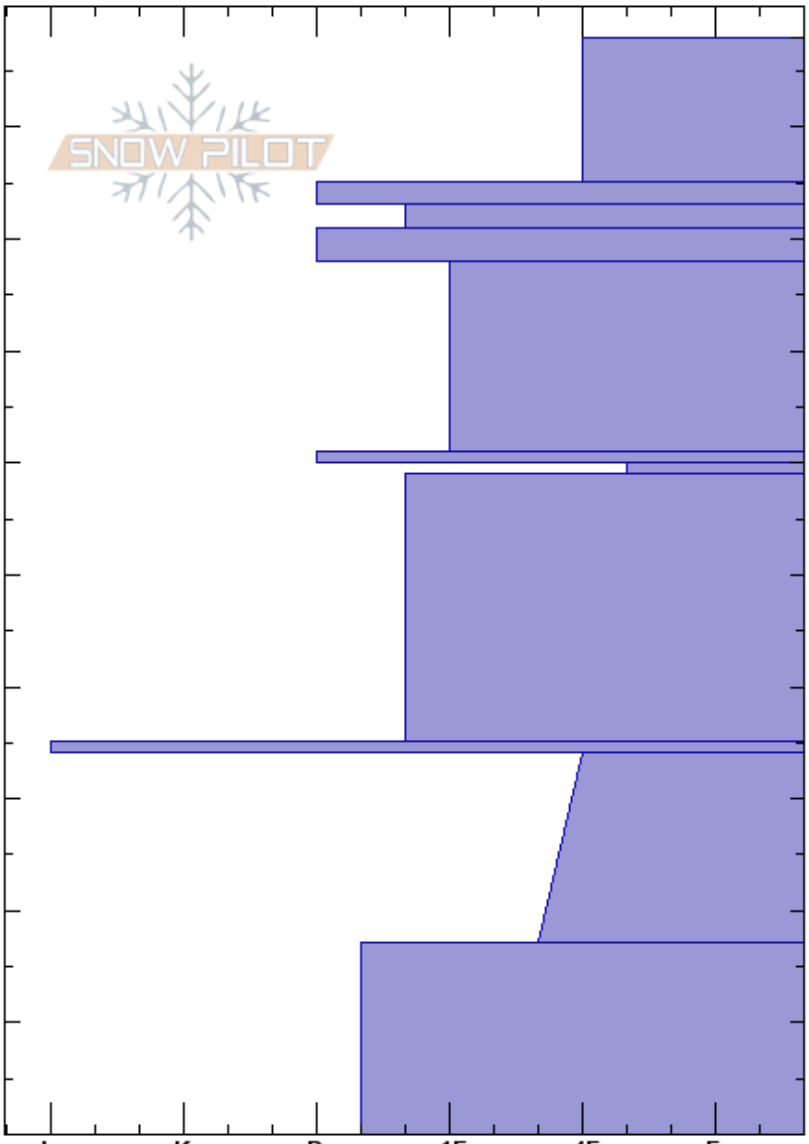

171212 Cameron Pass
 Front Range
 CO
 Elevation: 11140 ft
 Aspect: NE
 Specifics:

Ryan Zarter
 12/12/2017 - 10:30am
 Co-ord: 40.52053N, -105.89830W
 Slope Angle: 32°
 Wind Loading: previous

Stability:
 Air Temperature: 1°C
 Sky Cover: FEW
 Precipitation: NO
 Wind: NW Light Breeze

HS:98
 Layer Notes:

Elevation (ft)	Crystal		ρ kg/m ³	Stability tests & Layer comments
	Form	Size		
98				
90	□	0.5	D	
88	⊙⊙		D	
85	⊖	0.5	D	
82	⊙⊙(□)	0.5-1	D	
70	□	0.5-1.5	D	
62	⊙⊙(□)	0.5	D	← ECTP22 @60cm
60	□	1.5-2	D	
50	⊖	1-1.5	D	
35	■		D	
25	□	2	D	
10	□	2	D	

Notes: South Diamond Pk