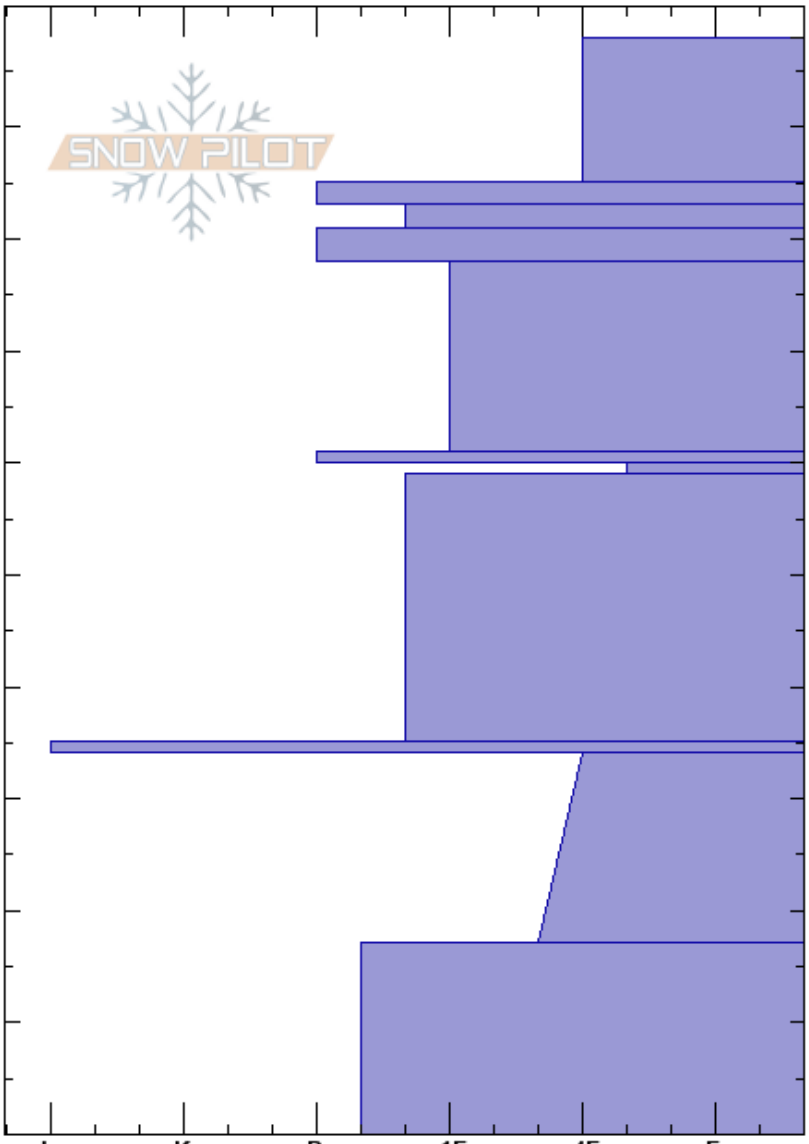

171212 Cameron Pass
 Front Range
 CO
 Elevation: 11140 ft
 Aspect: NE
 Specifics:

Ryan Zarter
 12/12/2017 - 10:30am
 Co-ord: 40.52053N, -105.89830W
 Slope Angle: 32°
 Wind Loading: previous

Stability:
 Air Temperature: 1°C
 Sky Cover: FEW
 Precipitation: NO
 Wind: NW Light Breeze

HS:98
 Layer Notes:

Crystal Form	Crystal Size	Moisture	ρ kg/m ³	Stability tests & Layer comments
□	0.5	D		
⊙⊙		D		
⊖	0.5	D		
⊙⊙(□)	0.5-1	D		
□	0.5-1.5	D		
⊙⊙(□)	0.5	D		
□	1.5-2	D		← ECTP22 @60cm
⊖	1-1.5	D		
■		D		
□	2	D		
□	2	D		

Notes: South Diamond Pk