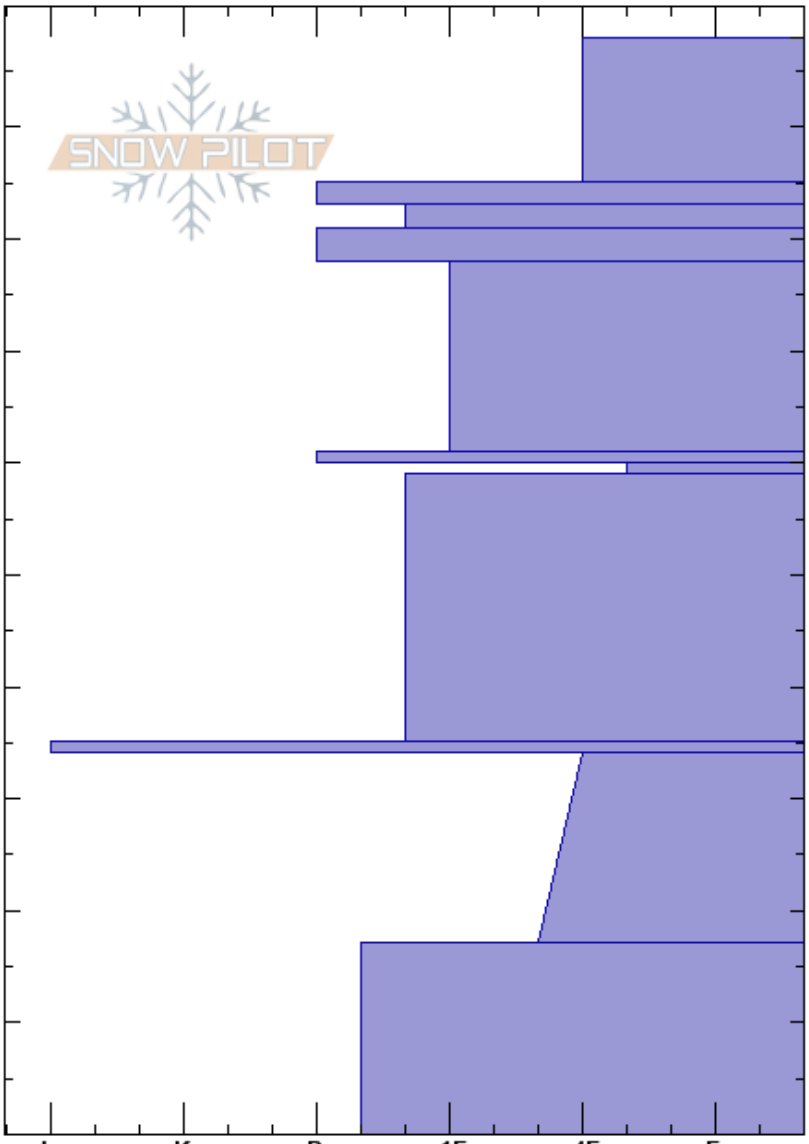

171212 Cameron Pass
 Front Range
 CO
Elevation: 11140 ft
Aspect: NE
Specifics:

Ryan Zarter
 12/12/2017 - 10:30am
Co-ord: 40.52053N, -105.89830W
Slope Angle: 32°
Wind Loading: previous

Stability:
Air Temperature: 1°C
Sky Cover: FEW
Precipitation: NO
Wind: NW Light Breeze

HS:98
Layer Notes:

Crystal Form	Crystal Size	Moisture	ρ kg/m ³	Stability tests & Layer comments
□	0.5	D		
⊙⊙		D		
⊖	0.5	D		
⊙⊙(□)	0.5-1	D		
□	0.5-1.5	D		
⊙⊙(□)	0.5	D		
□	1.5-2	D		← ECTP22 @60cm
⊖	1-1.5	D		
■		D		
□	2	D		
□	2	D		

Notes: South Diamond Pk