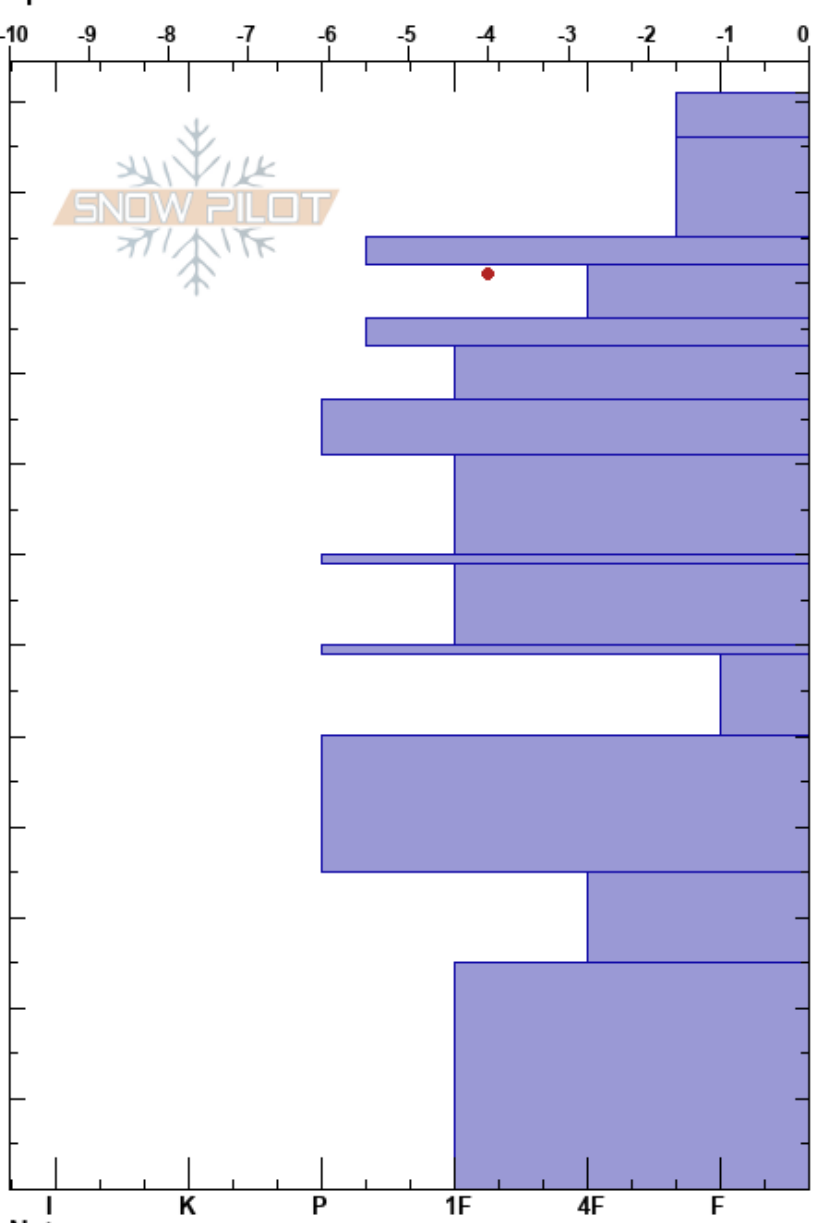

Wheeler Meadow
 Gallatin Range-N
 MT
 Elevation: 8100 ft
 Aspect: 100°
 Specifics:

Ian Hoyer
 03/23/2022 - 11:00am
 Co-ord: 45.50096N, -111.07597W
 Slope Angle: 25°
 Wind Loading: no

Stability: Fair
 Air Temperature: **HS:121**
 Sky Cover: FEW
 Precipitation: NO
 Wind: Calm
PF:40 59-50cm: Problematic layer
PS: 10

Elevation (cm)	Crystal		ρ kg/m ³	Stability tests & Layer comments
	Form	Size		
121	/		W	
110	/		M	
100	⊙⊙		D	
90	/		D	
80	⊙⊙			
70	B	2	M	
60	⊙⊙			
50	B	2	M	
40	^	2-4	M	
30	^	2-4	M	
20	^	2-4	M	
10	^	2-4	M	

← ECTP20 @59cm

Notes:

I K P 1F 4F F