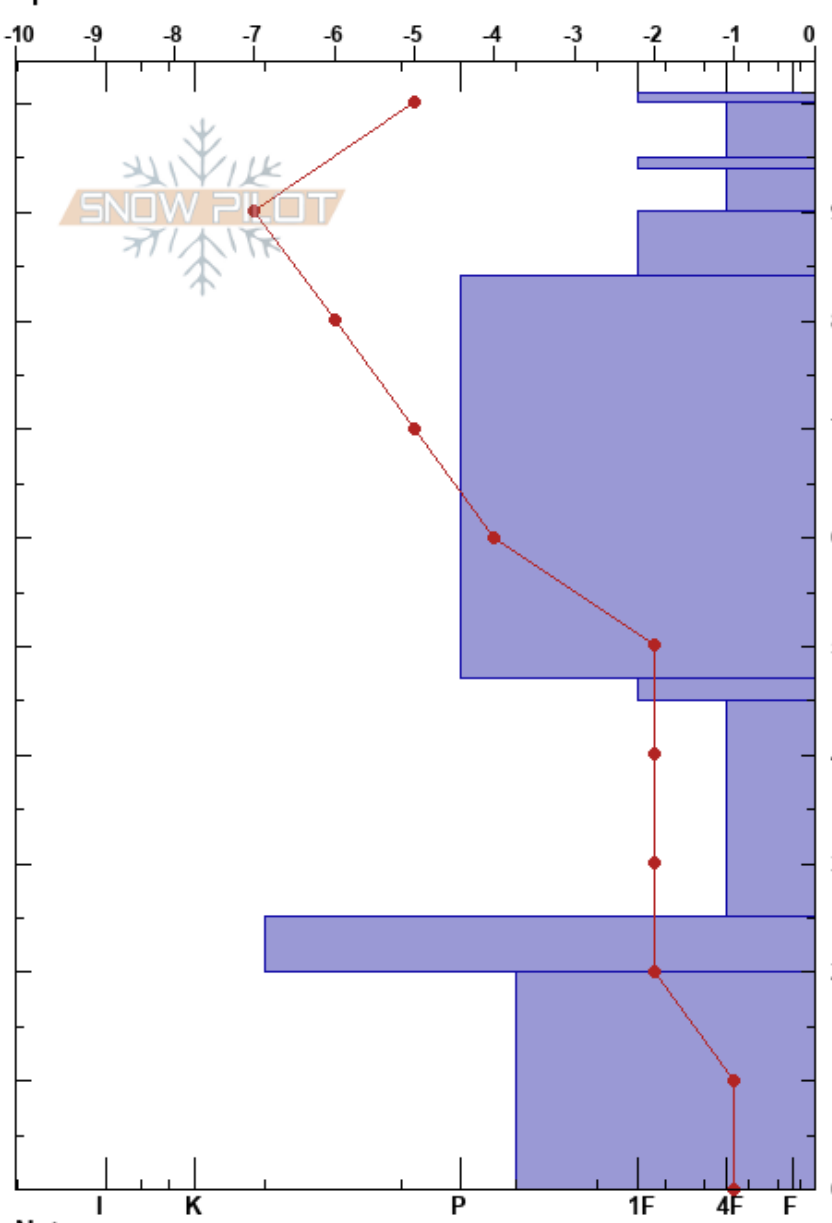

Senator Beck  
 San Juan Range  
 CO  
 Elevation: 12293 ft  
 Aspect: 0°  
 Specifics:

Ann Mellick  
 03/24/2022 - 11:00am  
 Co-ord: 37.90462N, -107.72713W  
 Slope Angle: 0°  
 Wind Loading: yes

Stability:  
 Air Temperature:  
 Sky Cover: CLR  
 Precipitation: NO  
 Wind: NW Moderate

HS:101

PF:20

PS:10

Layer Notes:

| Height (ft) | Crystal |      | $\rho$<br>kg/m <sup>3</sup> | Stability tests & Layer comments |
|-------------|---------|------|-----------------------------|----------------------------------|
|             | Form    | Size |                             |                                  |
| 101         | •       |      |                             |                                  |
| 90          | ☒       | 0.5  |                             |                                  |
| 80          | ☐       | 0.5  |                             |                                  |
| 50          | ☐       | 2    |                             |                                  |
| 30          | ^       | 8-15 |                             |                                  |
| 20          | ⊗       |      |                             |                                  |
| 10          | ^       | 4-6  |                             |                                  |

Notes: Pit dug to compare with Snowpack model