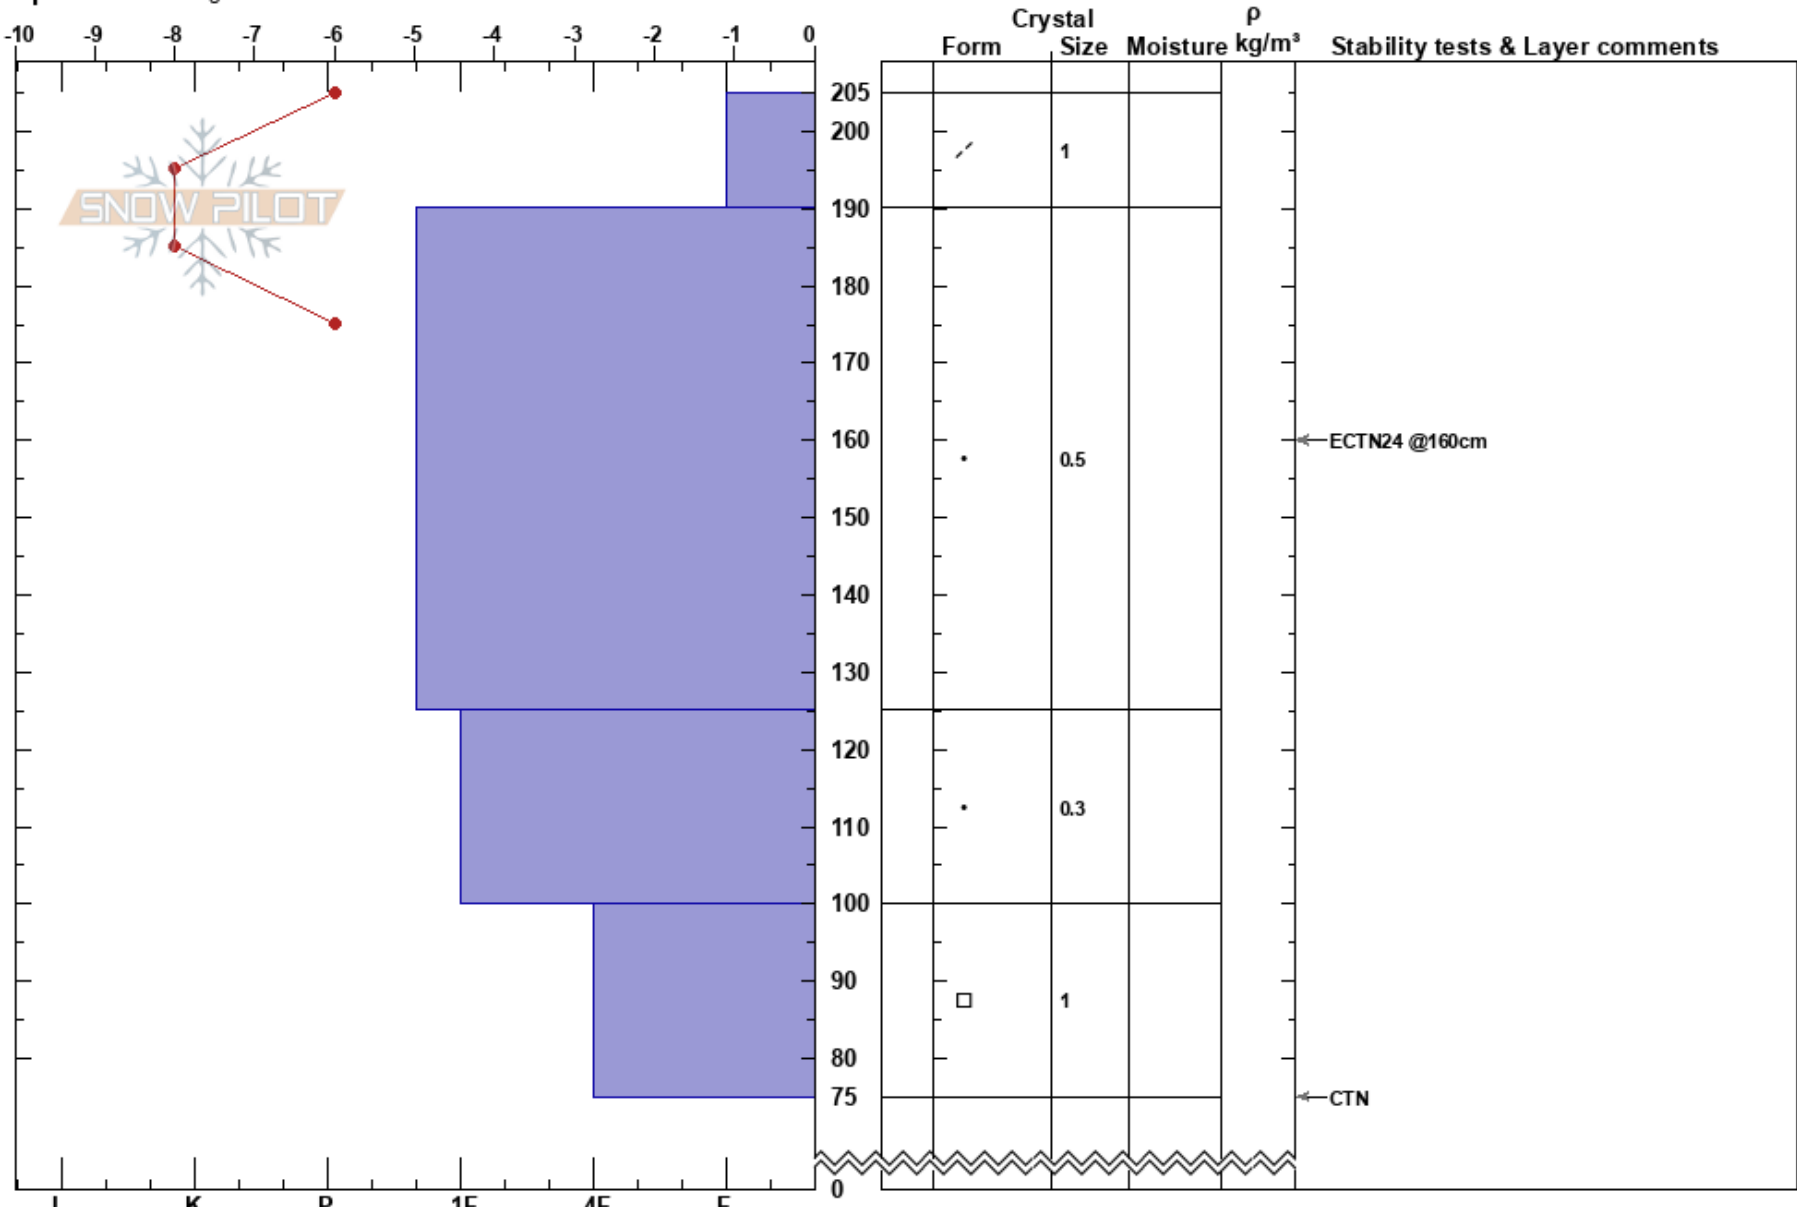

3 Snags
 Sawatch
 CO
Elevation: 11689 ft
Aspect: 45°
Specifics: Pit dug in a Ski Area

Monarch Ski Patrol
 03/24/2022 - 10:45am
Co-ord: 38.52134N, -106.34006W
Slope Angle: 40°
Wind Loading: yes

Stability:
Air Temperature: -2°C
Sky Cover: FEW
Precipitation: NO
Wind: SW Moderate