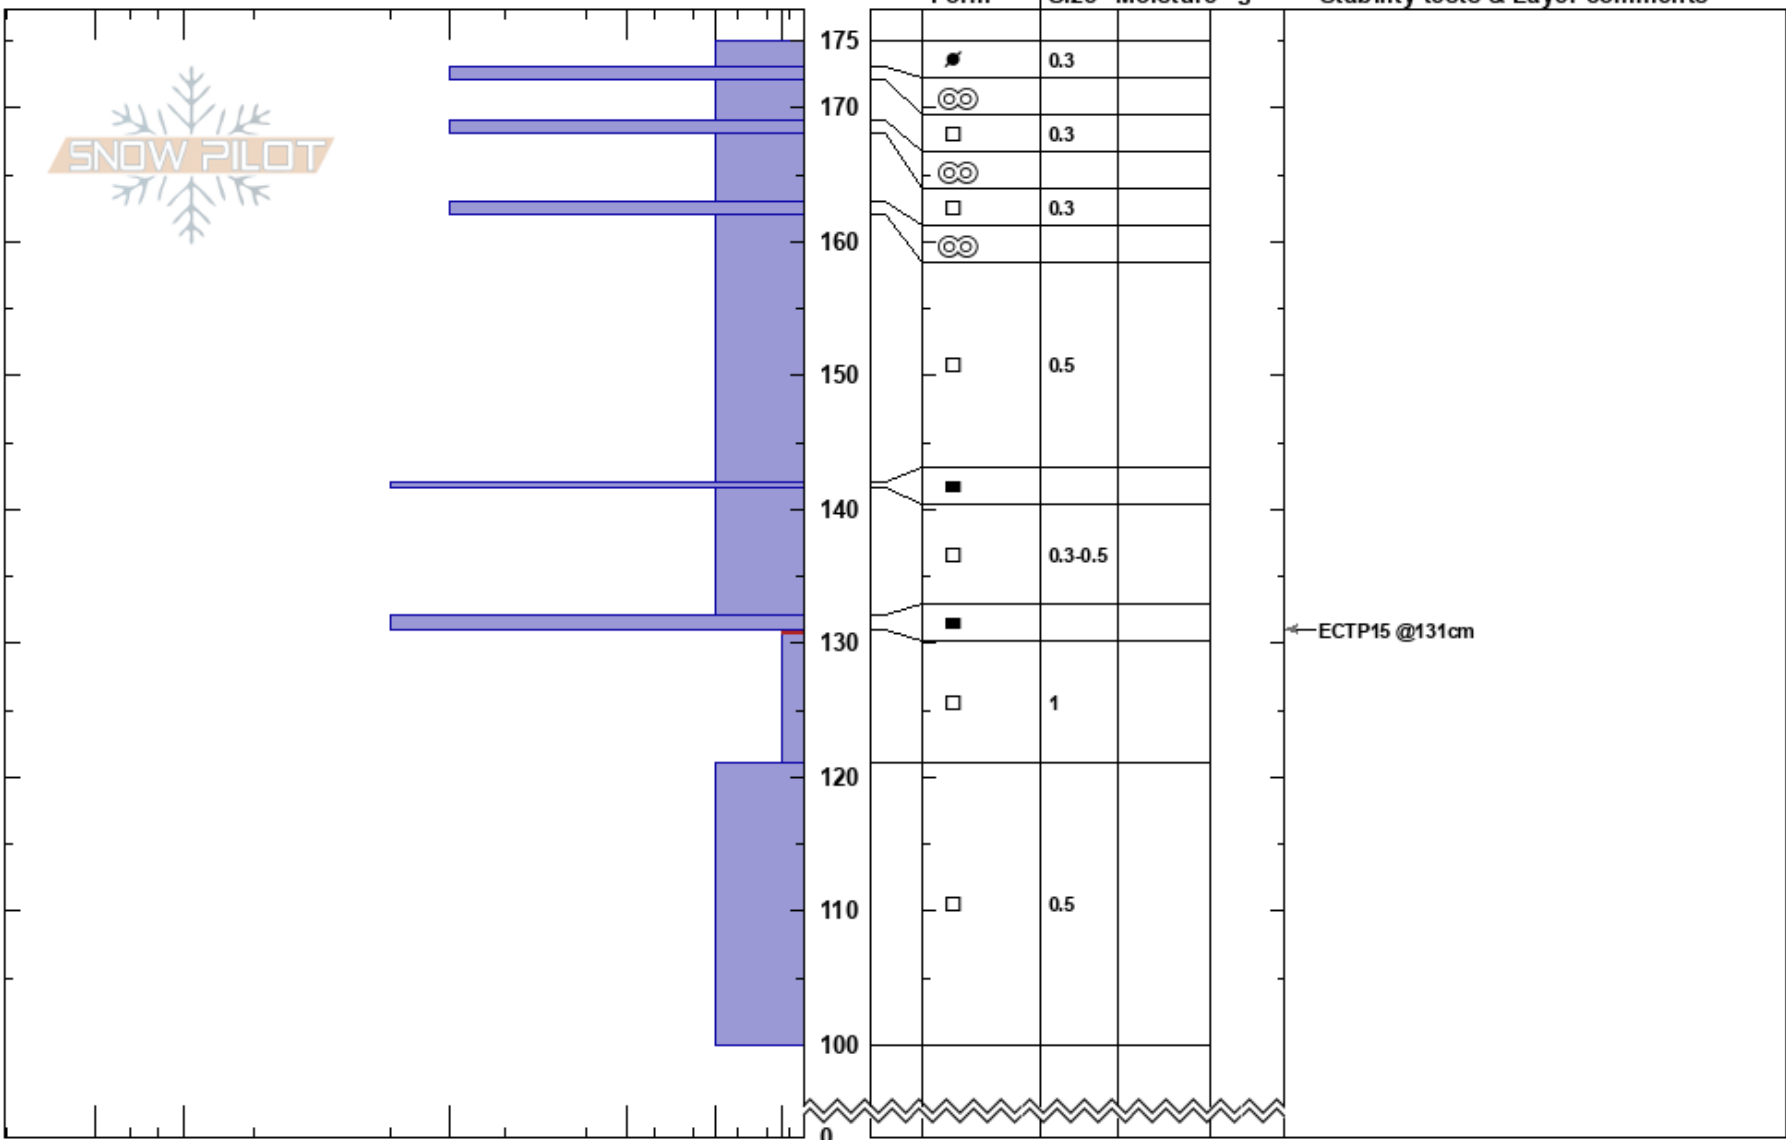

SE Homestake Peak
 Sawatch
 CO
 Elevation: 11709 ft
 Aspect: SE
 Specifics:

Jeremiah Primmer
 03/23/2022 - 1:00pm
 Co-ord: 39.36078N, -106.40259W
 Slope Angle:
 Wind Loading:

Stability:
 Air Temperature:
 Sky Cover:
 Precipitation:
 Wind:

HS:175
 131-121cm:Problematic layer

Notes: