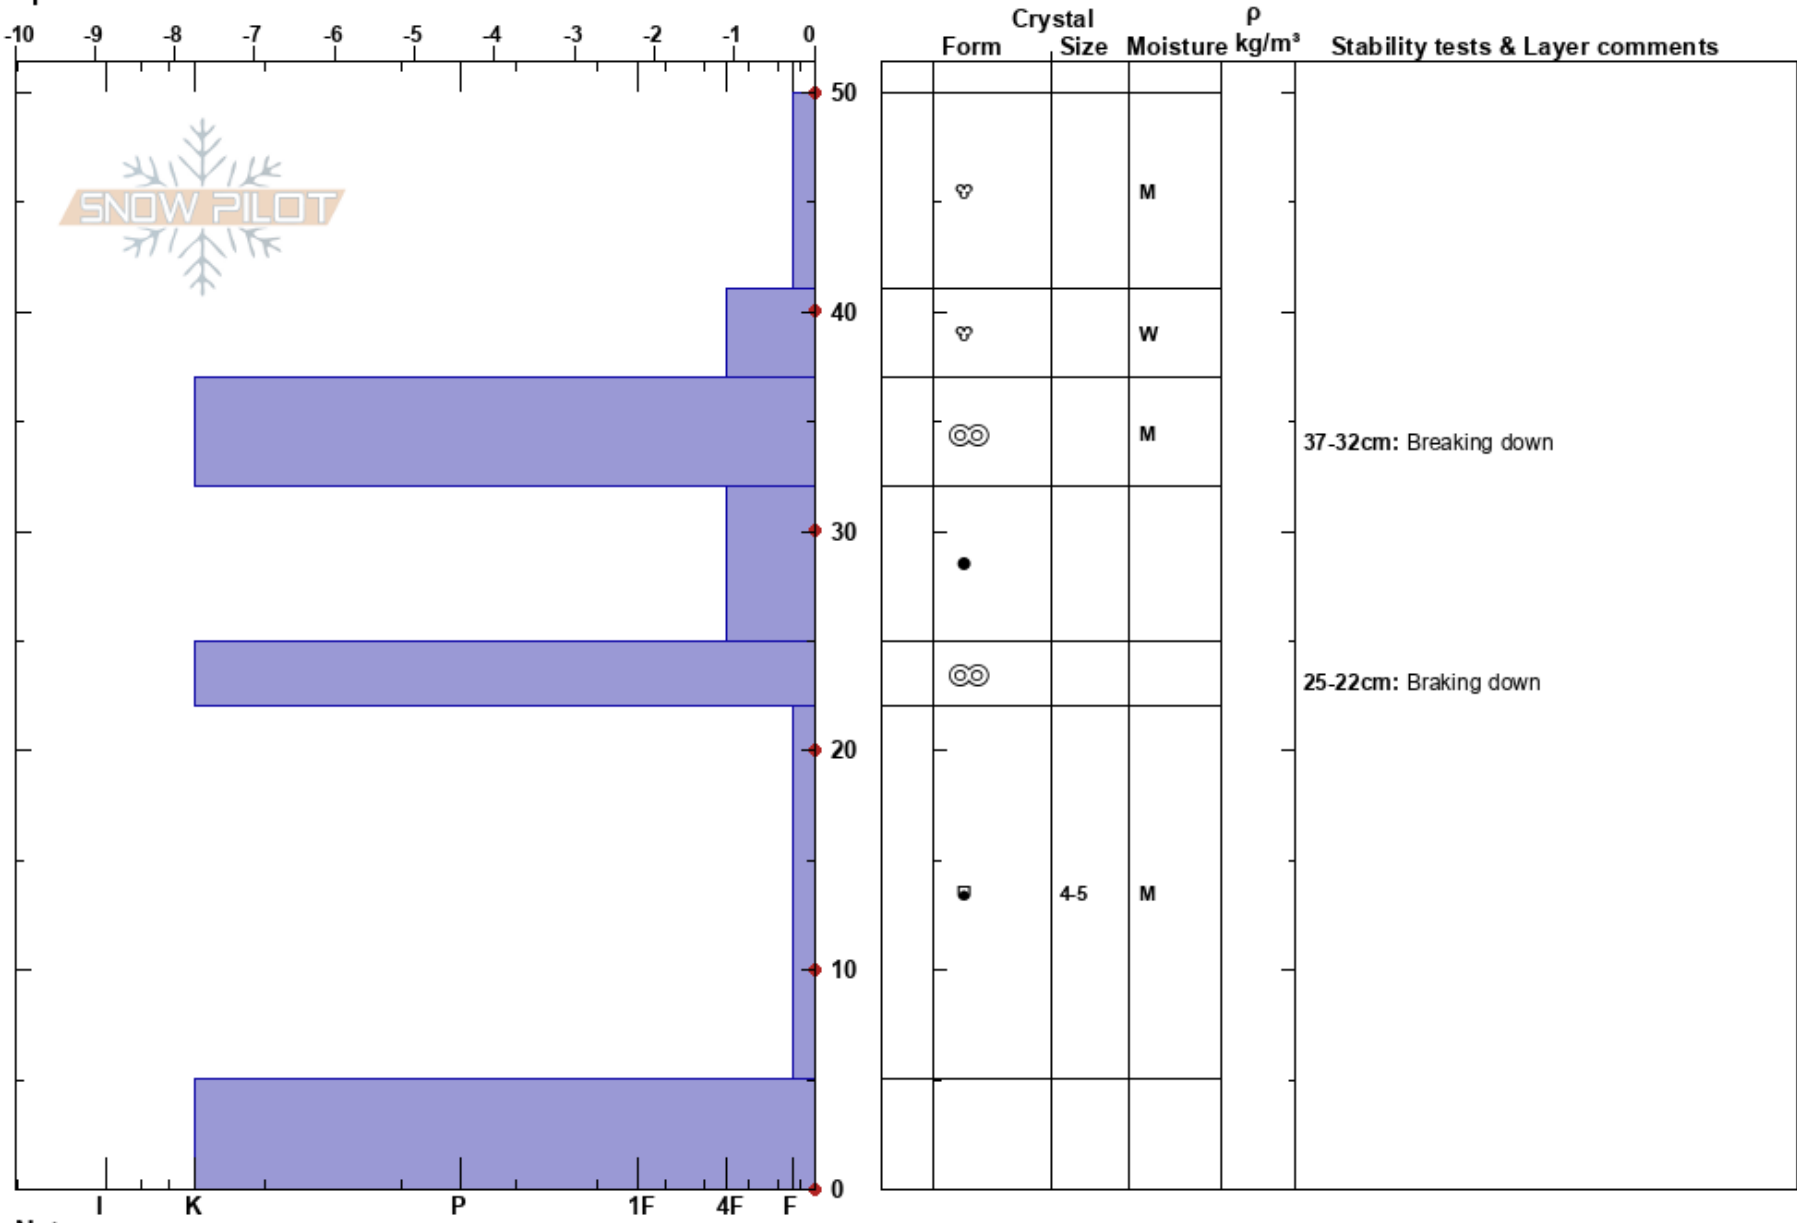

Lower Todd Hunter
 Rockies
 BC
 Elevation: 1815 m
 Aspect: S
 Specifics:

Steve Kuijt
 22/03/2022 - 13:40
 Co-ord: 11U 657870W 5549095N
 Slope Angle: 15°
 Wind Loading:

Stability: **HS:50**
 Air Temperature: 6°C
 Sky Cover: BKN
 Precipitation: NO
 Wind: Calm

Layer Notes:
 37-32cm: Breaking down
 25-22cm: Braking down
 22-5cm: Problematic layer

Notes: Snowpack was Isothermal